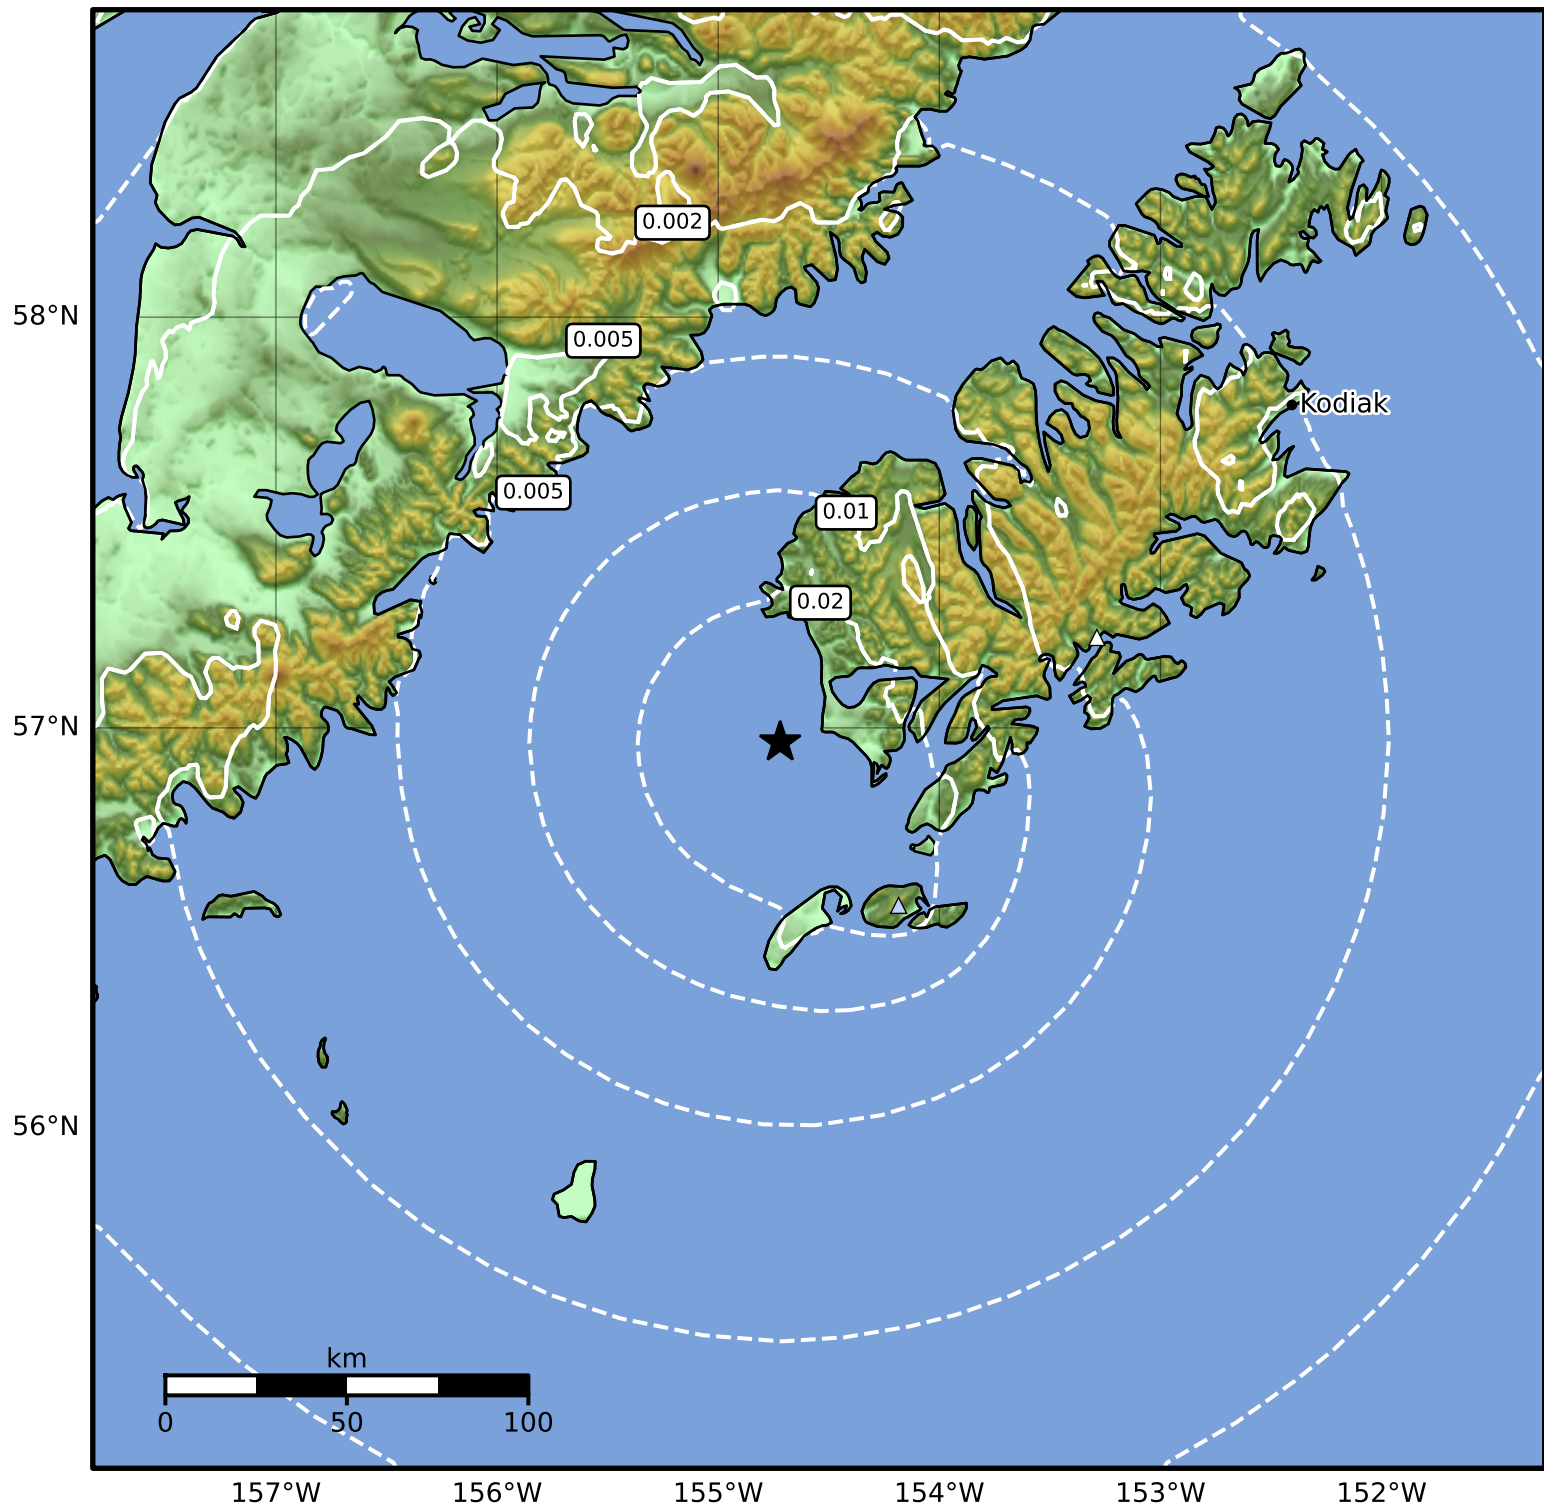

Peak Ground Velocity Map Alaska Earthquake Center
ShakeMap: 33 km (20 miles) W of Akhiok
Oct 31, 2024 17:18:47 UTC M3.7 N56.96 W154.72 Depth: 42.0km ID:ak024e0p56du

PGV (cm/s)	0.1	0.2	0.5	1	2	5	10	20	50	100	200
------------	-----	-----	-----	---	---	---	----	----	----	-----	-----

Scale based on Worden et al. (2012)

Version 2: Processed 2024-10-31T20:20:02Z

△ Seismic Instrument ○ Reported Intensity

★ Epicenter