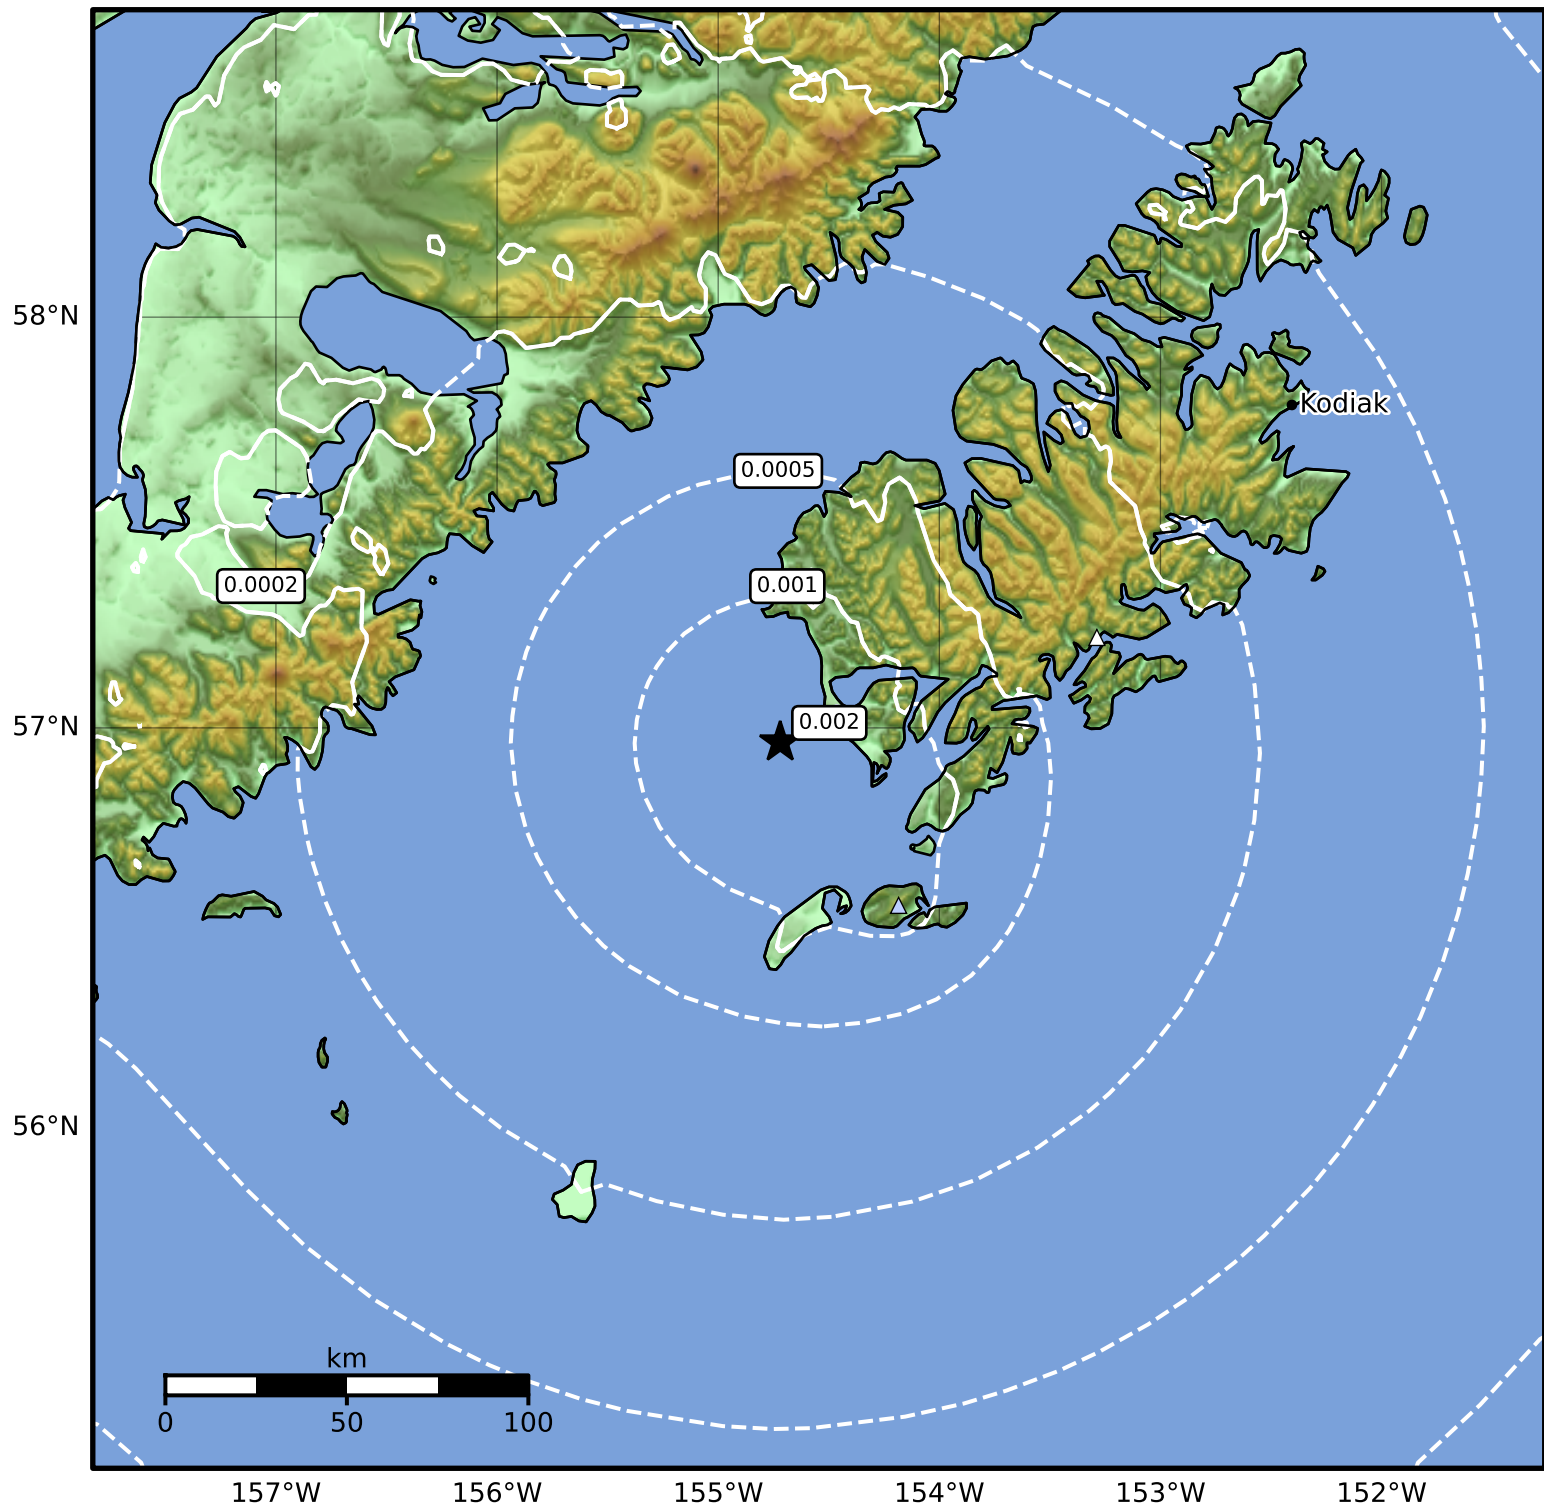

3.0 Second Peak Spectral Acceleration Map Alaska Earthquake Center
ShakeMap: 33 km (20 miles) W of Akhiok
Oct 31, 2024 17:18:47 UTC M3.7 N56.96 W154.72 Depth: 42.0km ID:ak024e0p56du

Scale based on Worden et al. (2012)

Version 2: Processed 2024-10-31T20:20:02Z

△ Seismic Instrument ○ Reported Intensity

★ Epicenter