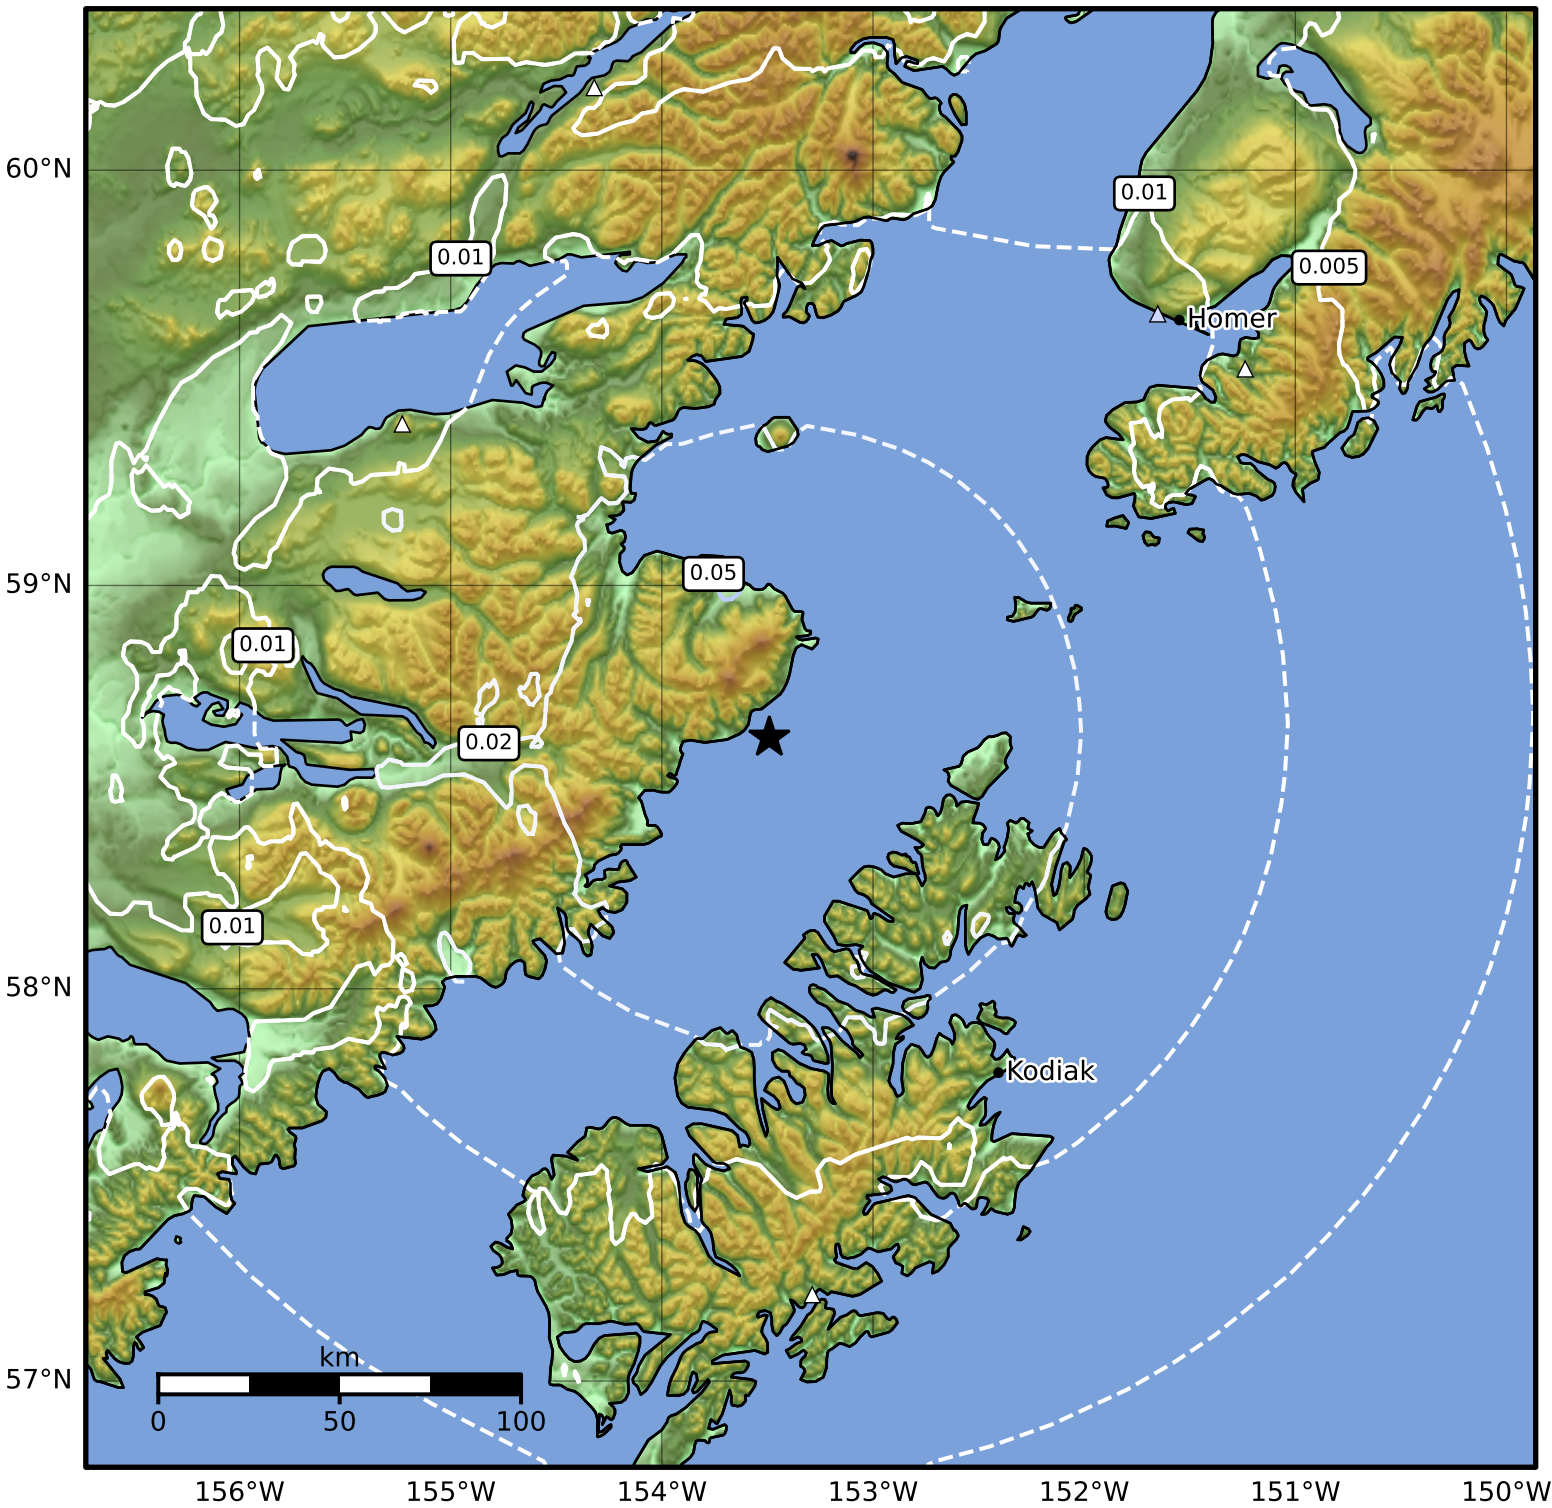

1.0 Second Peak Spectral Acceleration Map Alaska Earthquake Center
 ShakeMap: 92 km (57 miles) NNW of Port Lions
 Nov 02, 2024 03:37:28 UTC M4.0 N58.63 W153.49 Depth: 78.2km ID:ak024e3rzu0j

SA(1.0) (%g)	0.1	0.2	0.5	1	2	5	10	20	50	100	200

Scale based on Worden et al. (2012)

Version 2: Processed 2024-11-02T04:10:46Z

△ Seismic Instrument ○ Reported Intensity

★ Epicenter