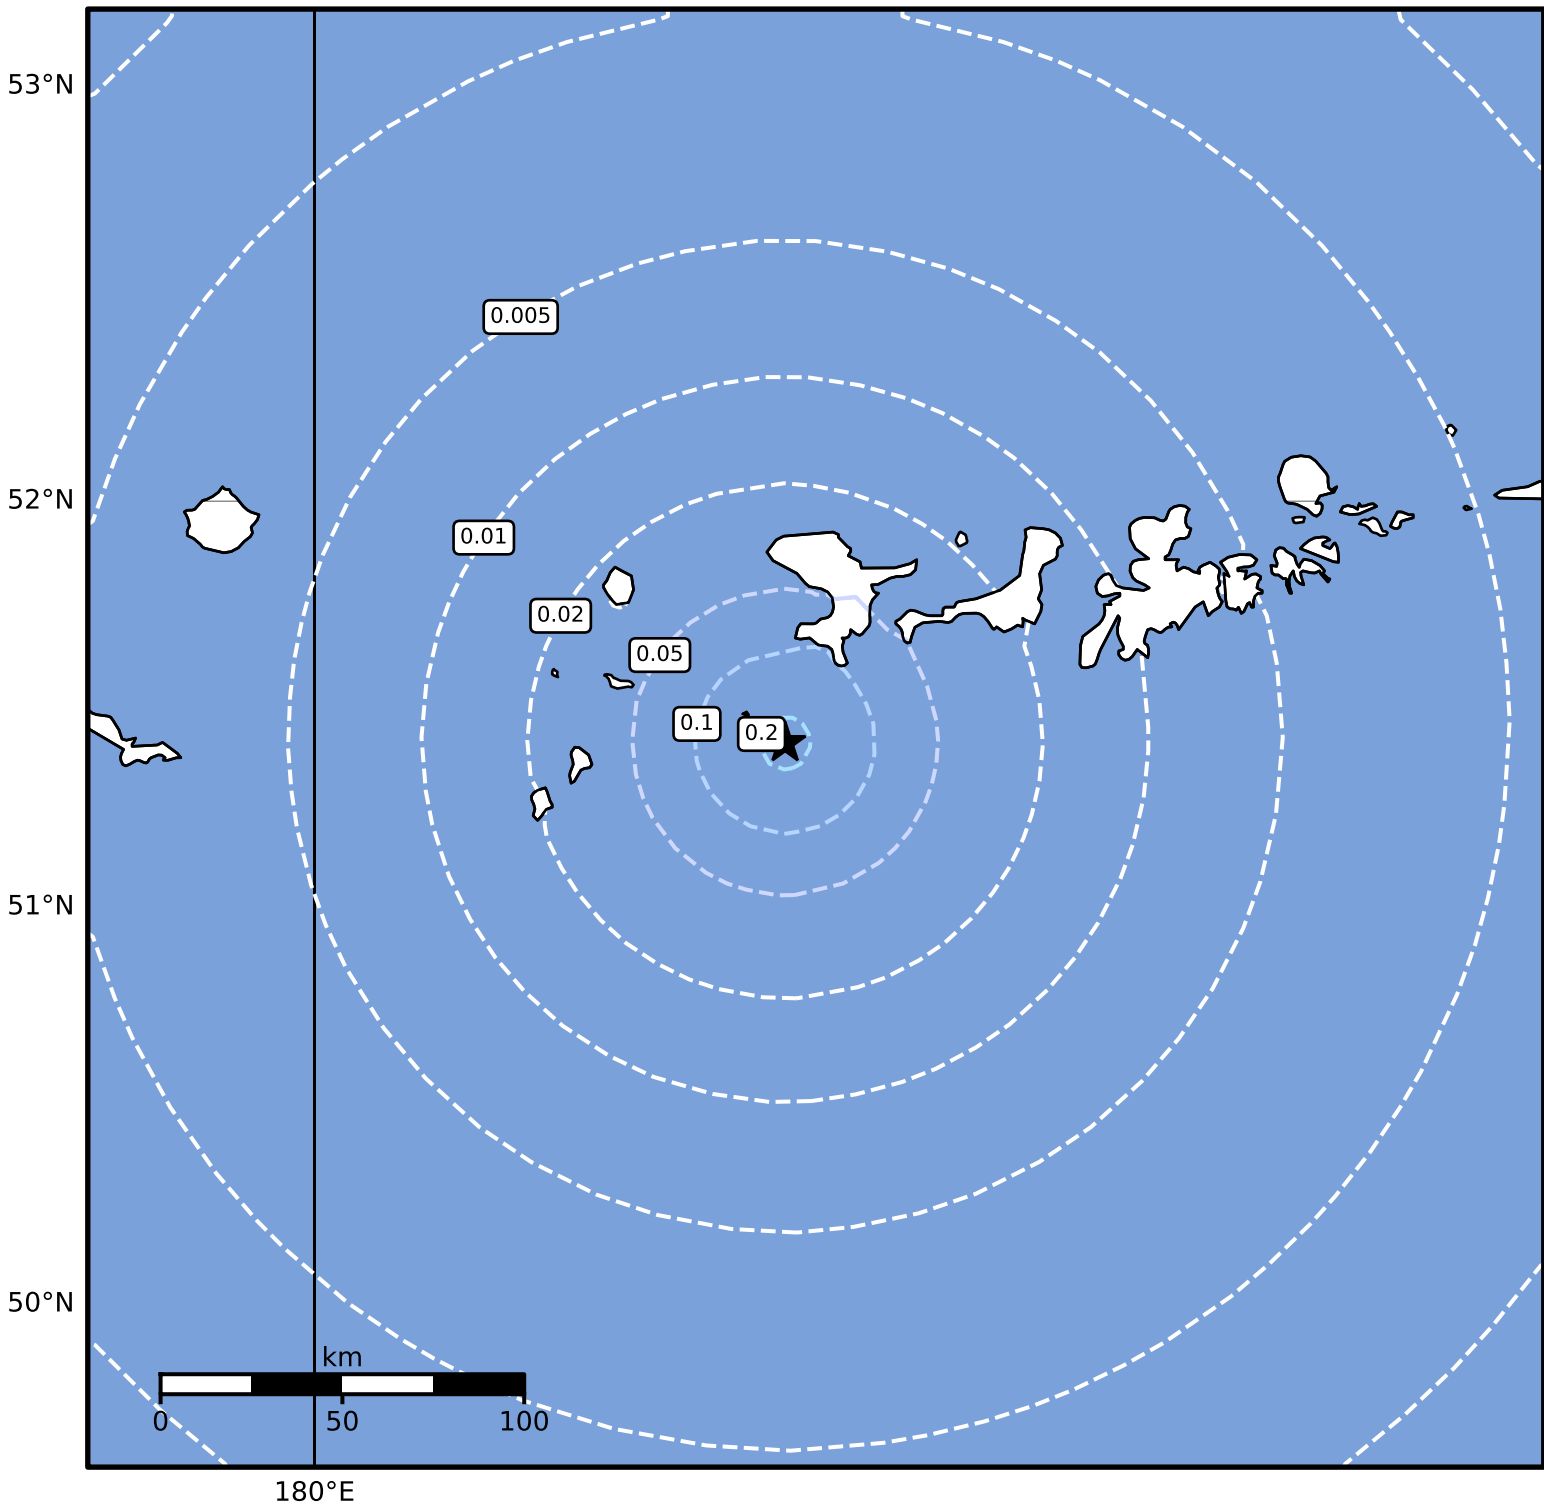

Peak Ground Velocity Map Alaska Earthquake Center  
ShakeMap: 115 km (71 miles) WSW of Adak  
Nov 02, 2024 11:48:38 UTC M4.0 N51.41 W178.14 Depth: 21.4km ID:ak024e3wtoke

Scale based on Worden et al. (2012)

Version 2: Processed 2024-11-02T15:47:42Z

△ Seismic Instrument ○ Reported Intensity

★ Epicenter