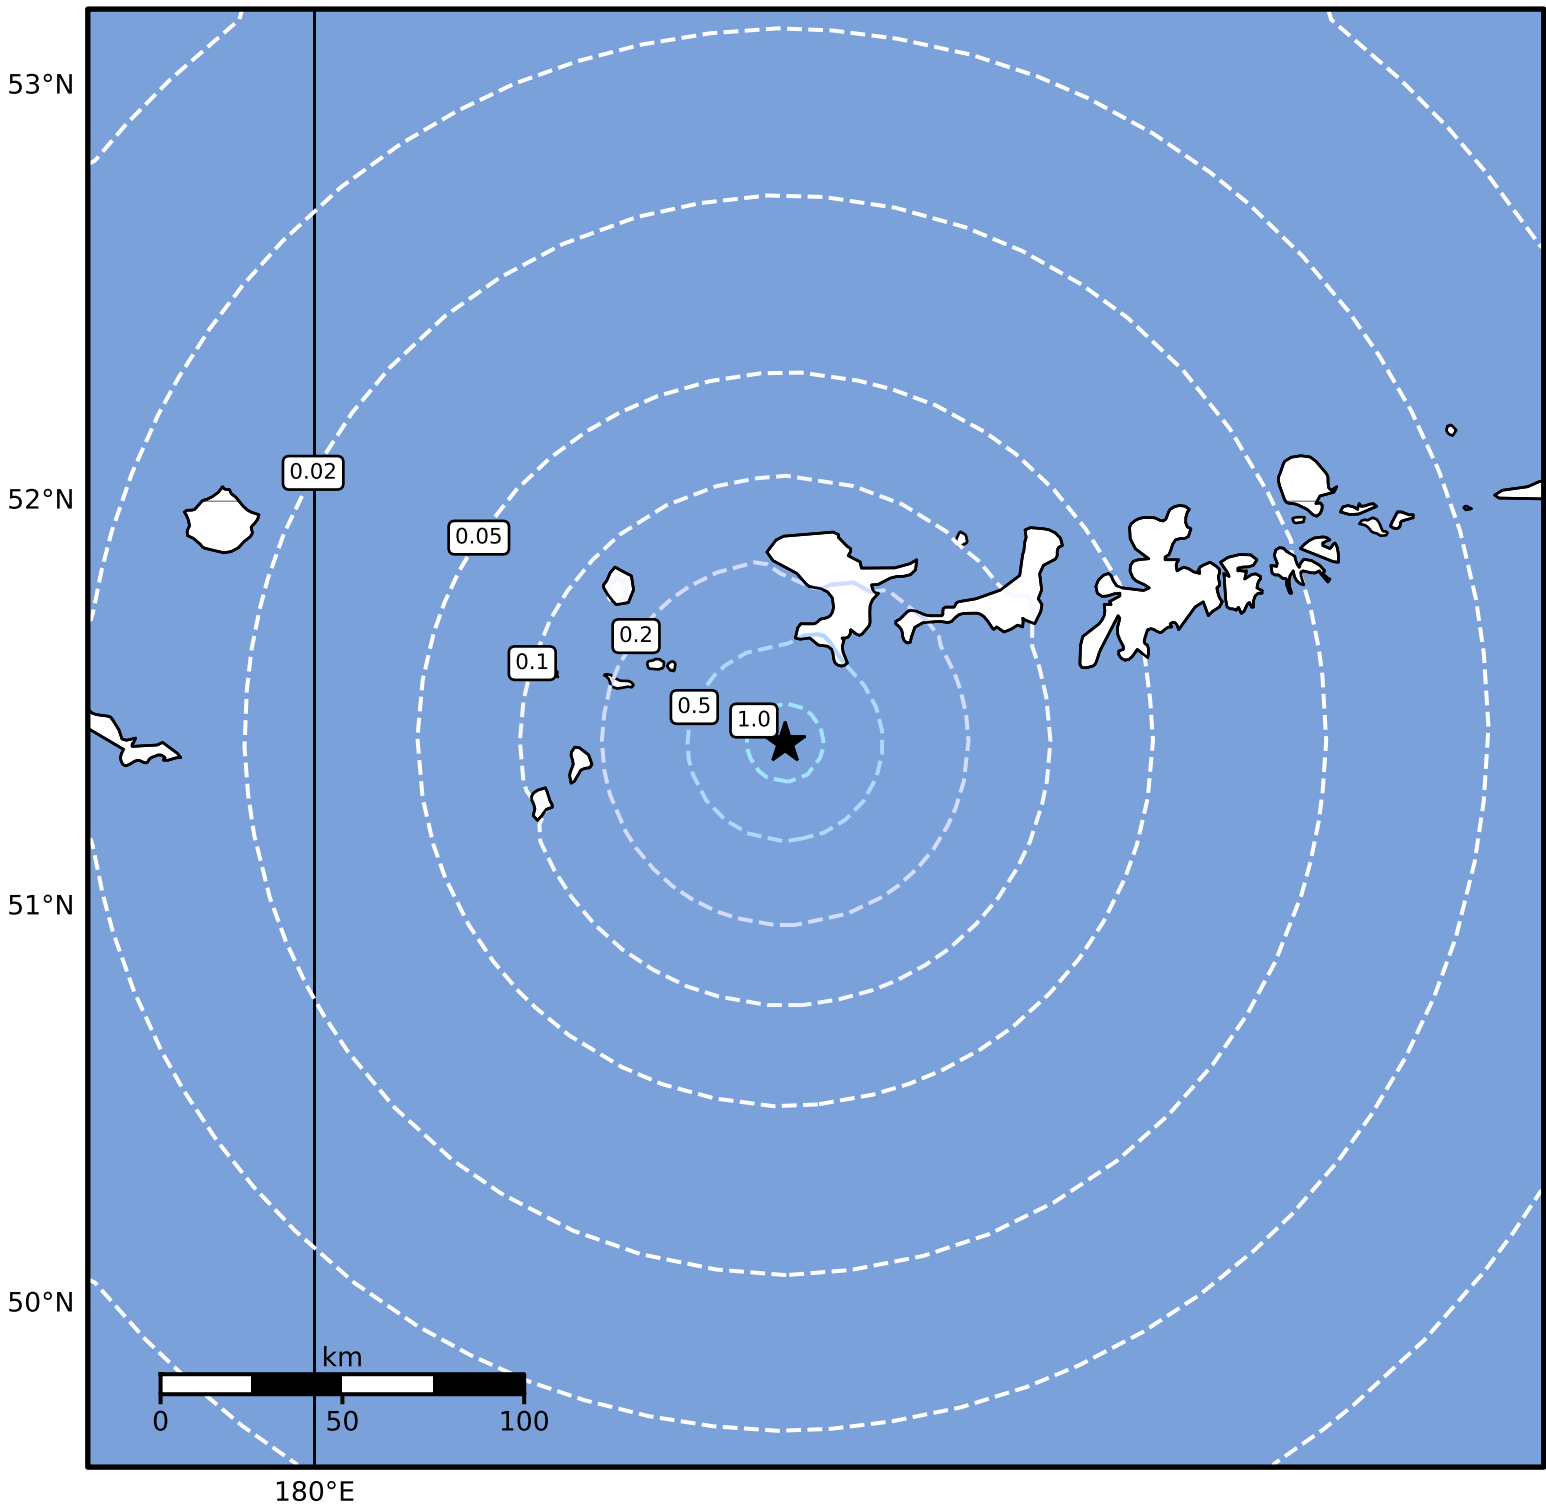

0.3 Second Peak Spectral Acceleration Map Alaska Earthquake Center
 ShakeMap: 115 km (71 miles) WSW of Adak
 Nov 02, 2024 11:48:38 UTC M4.0 N51.41 W178.14 Depth: 21.4km ID:ak024e3wtoke

SA(0.3) (%g)	0.1	0.2	0.5	1	2	5	10	20	50	100	200

Scale based on Worden et al. (2012)

Version 2: Processed 2024-11-02T15:47:42Z

△ Seismic Instrument ○ Reported Intensity

★ Epicenter