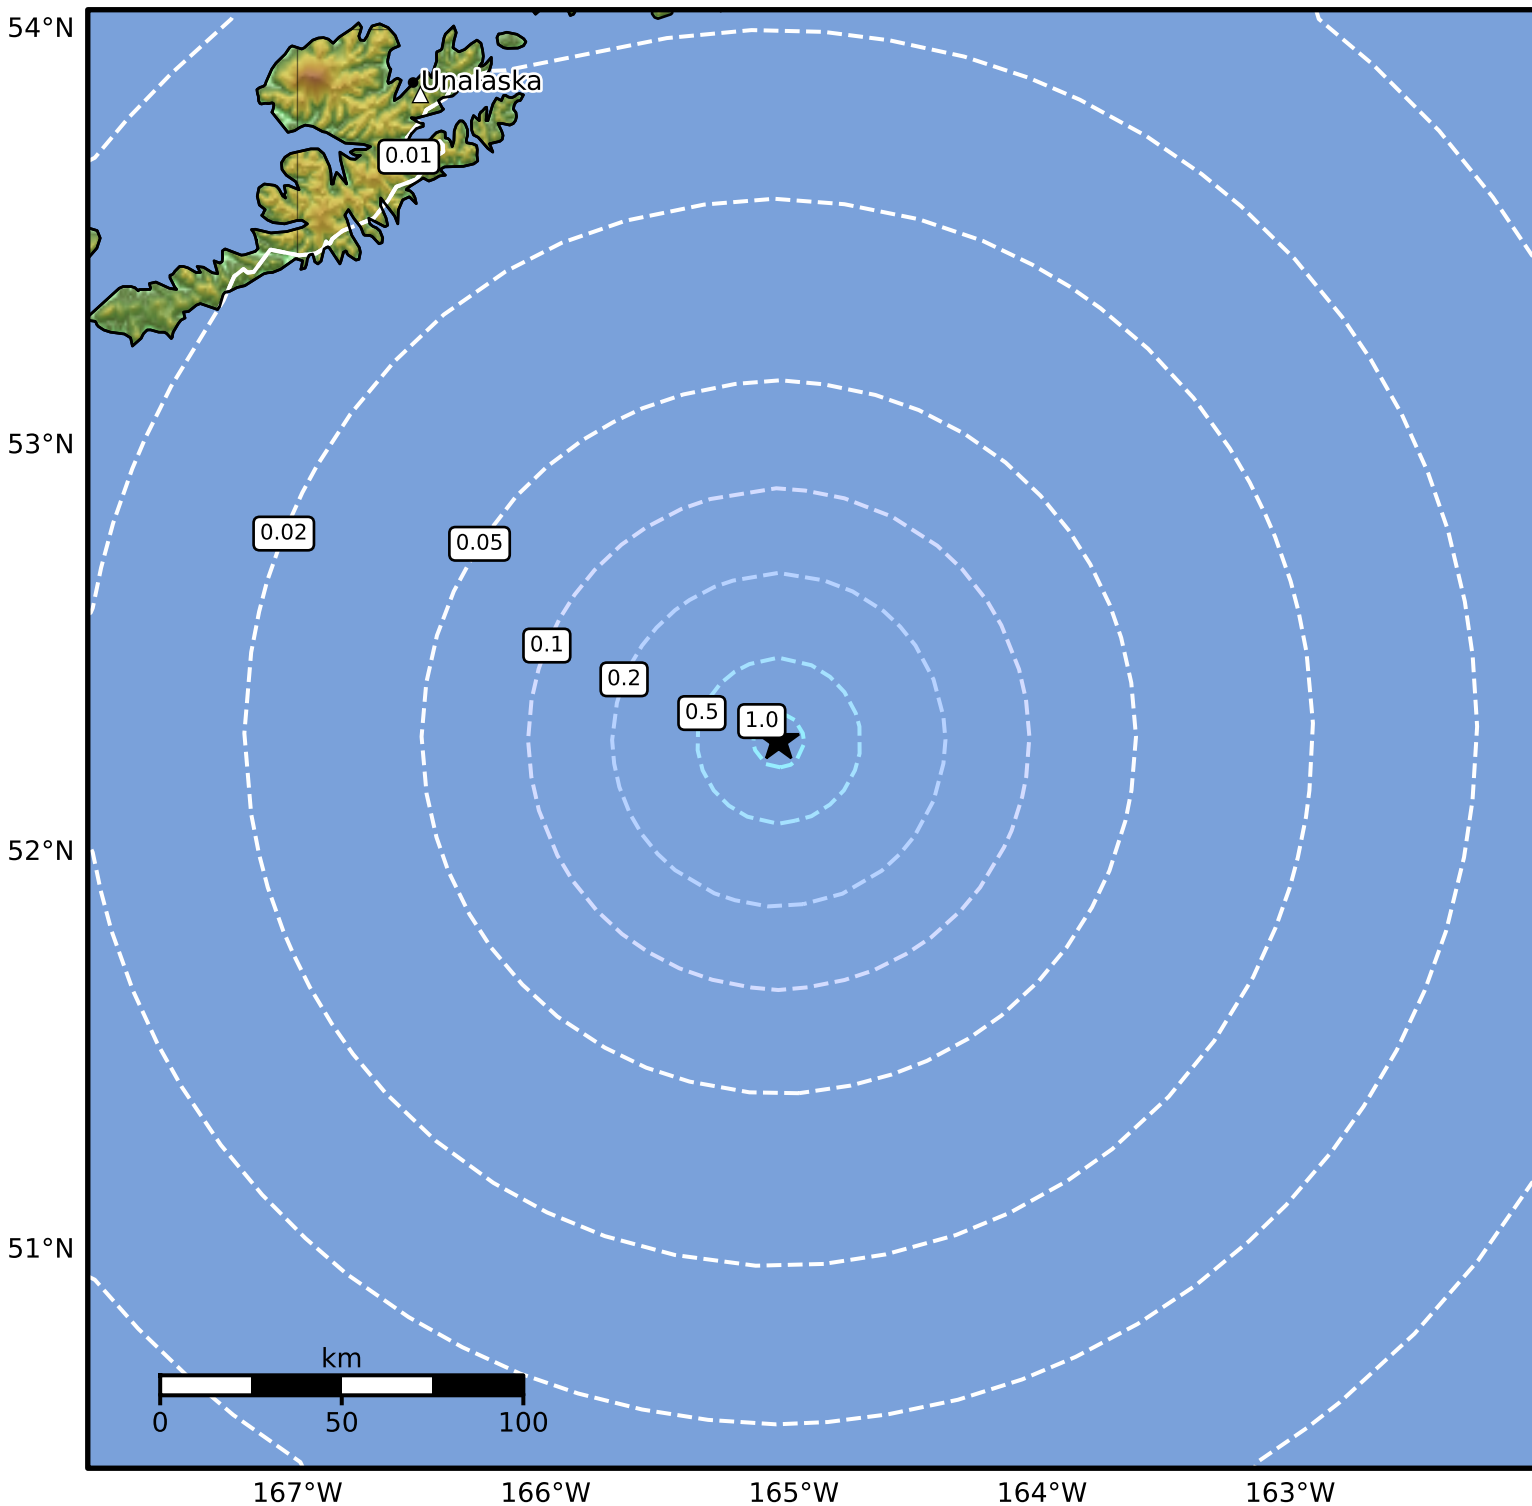

Peak Ground Acceleration Map Alaska Earthquake Center
ShakeMap: 203 km (126 miles) SSE of Unalaska
Nov 02, 2024 15:33:19 UTC M4.0 N52.28 W165.06 Depth: 21.2km ID:ak024e3z45vl

PGA (%g)	0.1	0.2	0.5	1	2	5	10	20	50	100	200
Color	Light Blue	Light Blue	Light Blue	Light Blue	Light Blue	Light Green	Light Green	Yellow	Orange	Red	Dark Red

Scale based on Worden et al. (2012)

Version 2: Processed 2024-11-02T15:57:19Z

△ Seismic Instrument ○ Reported Intensity

★ Epicenter