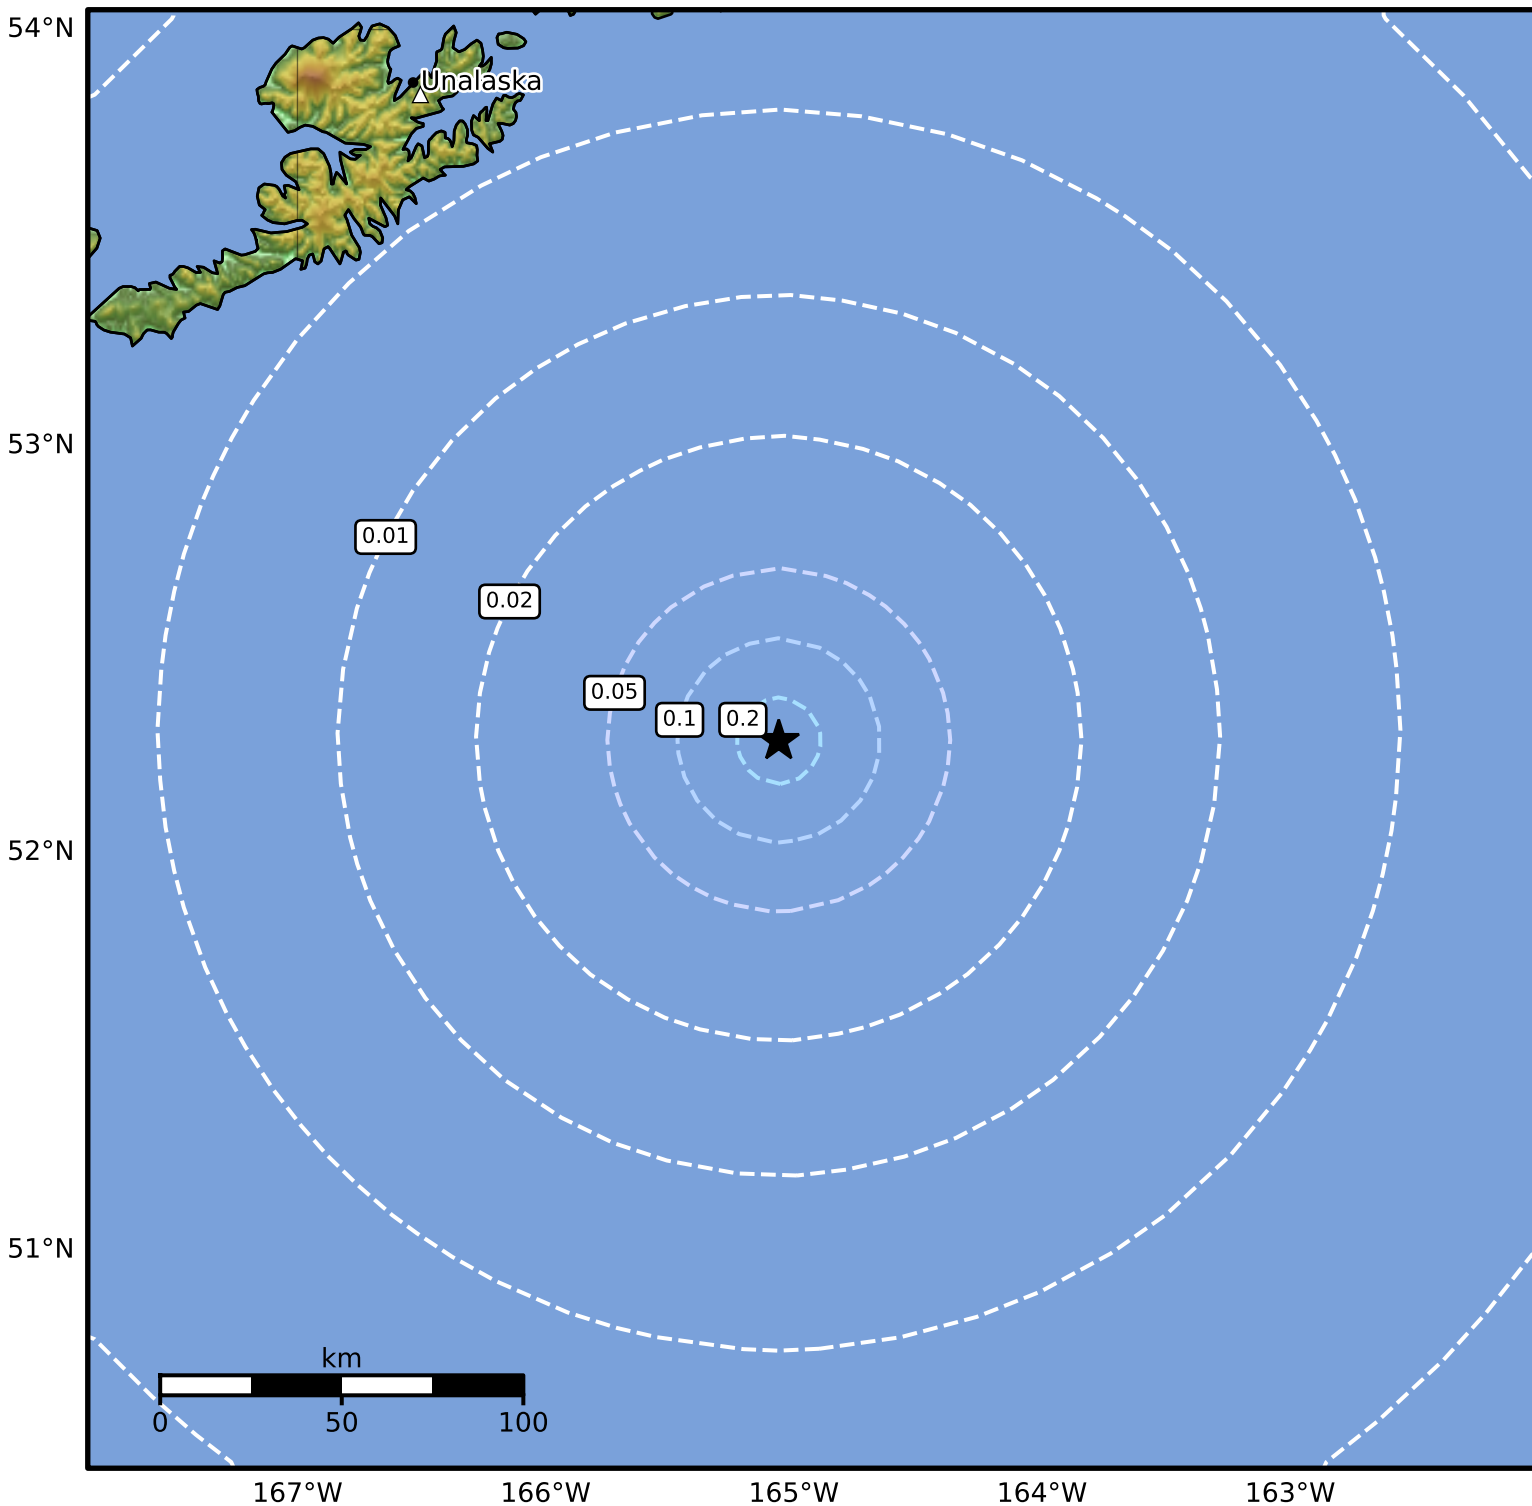

Peak Ground Velocity Map Alaska Earthquake Center
ShakeMap: 203 km (126 miles) SSE of Unalaska
Nov 02, 2024 15:33:19 UTC M4.0 N52.28 W165.06 Depth: 21.2km ID:ak024e3z45vl

PGV (cm/s)	0.1	0.2	0.5	1	2	5	10	20	50	100	200
------------	-----	-----	-----	---	---	---	----	----	----	-----	-----

Scale based on Worden et al. (2012)

Version 2: Processed 2024-11-02T15:57:19Z

△ Seismic Instrument ○ Reported Intensity

★ Epicenter