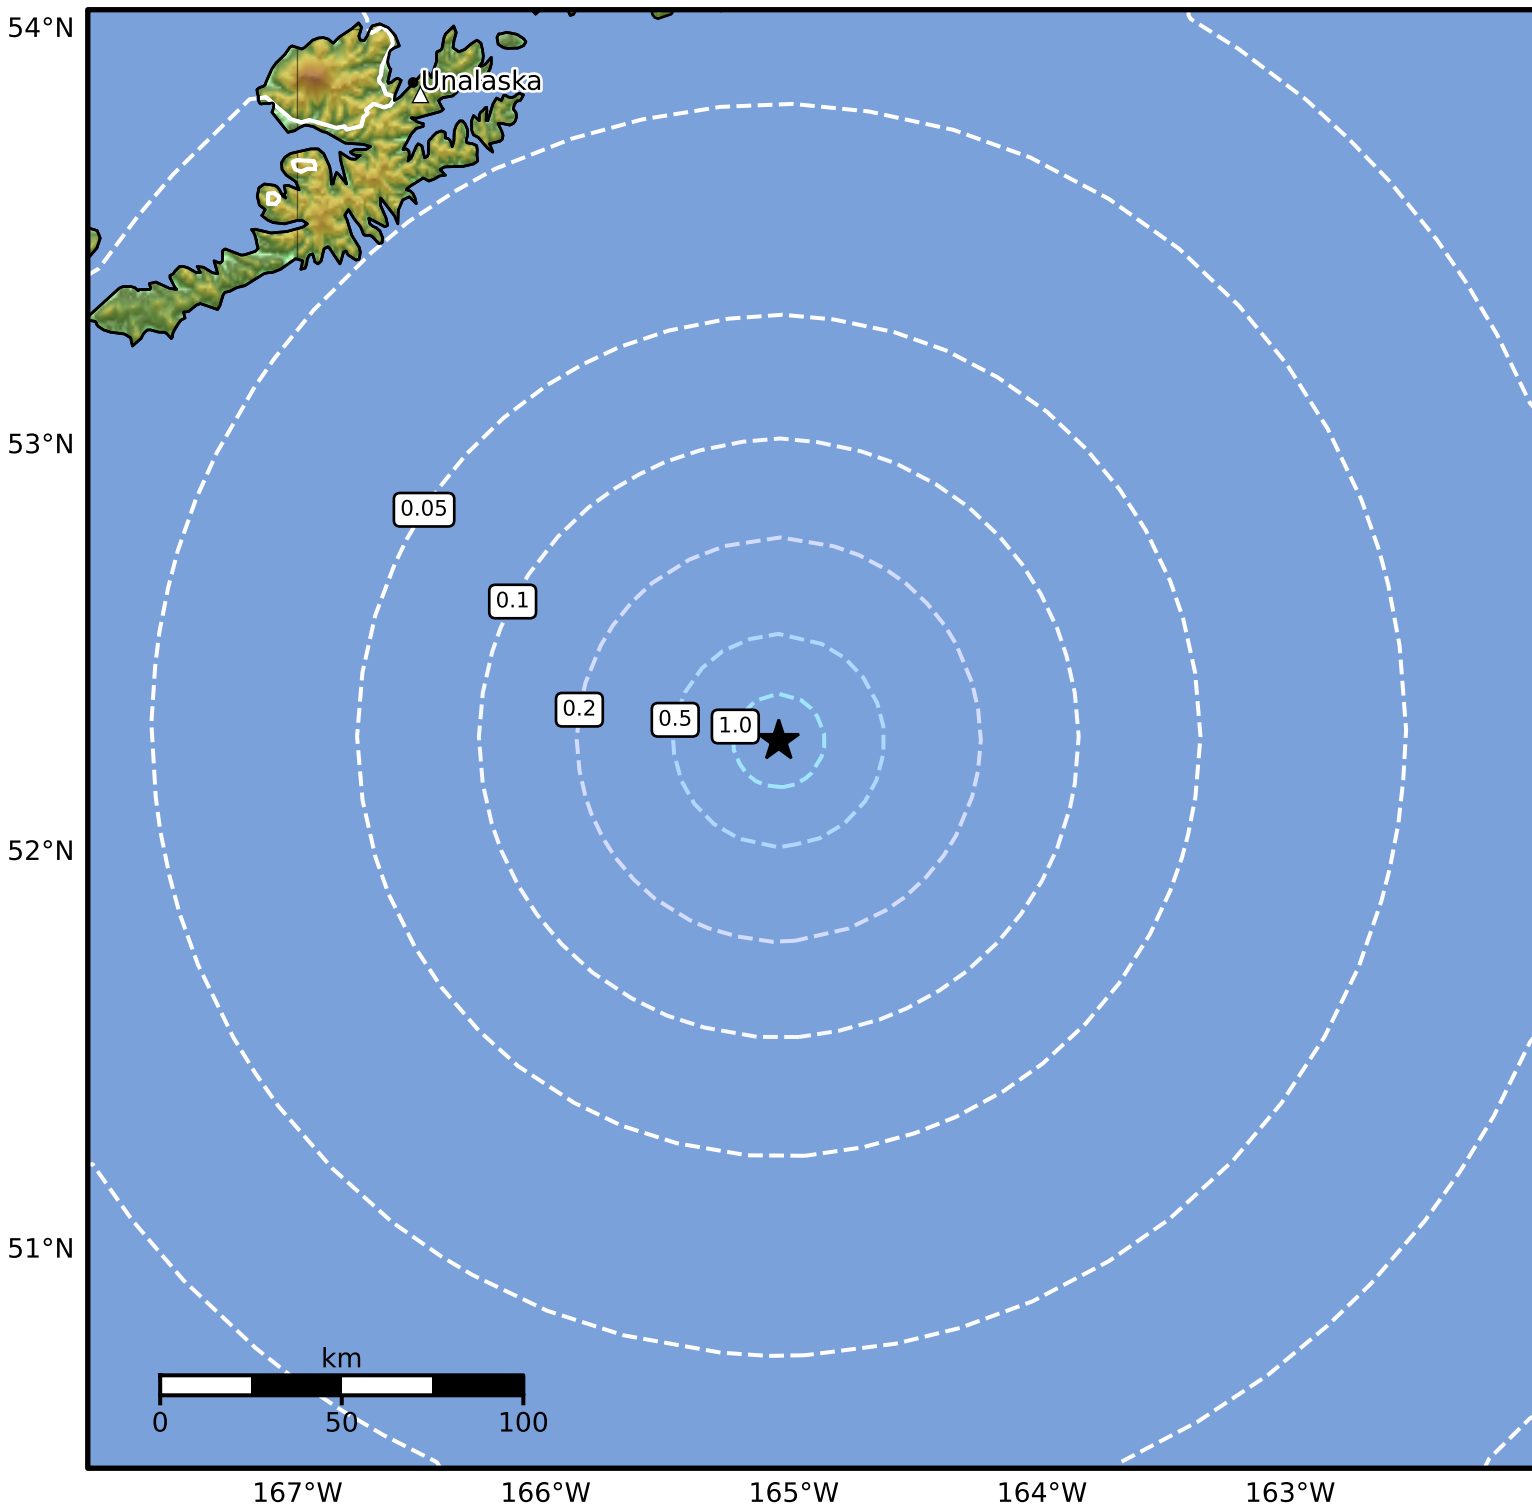

0.3 Second Peak Spectral Acceleration Map Alaska Earthquake Center
ShakeMap: 203 km (126 miles) SSE of Unalaska
Nov 02, 2024 15:33:19 UTC M4.0 N52.28 W165.06 Depth: 21.2km ID:ak024e3z45vl

SA(0.3) (%g)	0.1	0.2	0.5	1	2	5	10	20	50	100	200
---------------------	------------	------------	------------	----------	----------	----------	-----------	-----------	-----------	------------	------------

Scale based on Worden et al. (2012)

Version 2: Processed 2024-11-02T15:57:19Z

△ Seismic Instrument ○ Reported Intensity

★ Epicenter