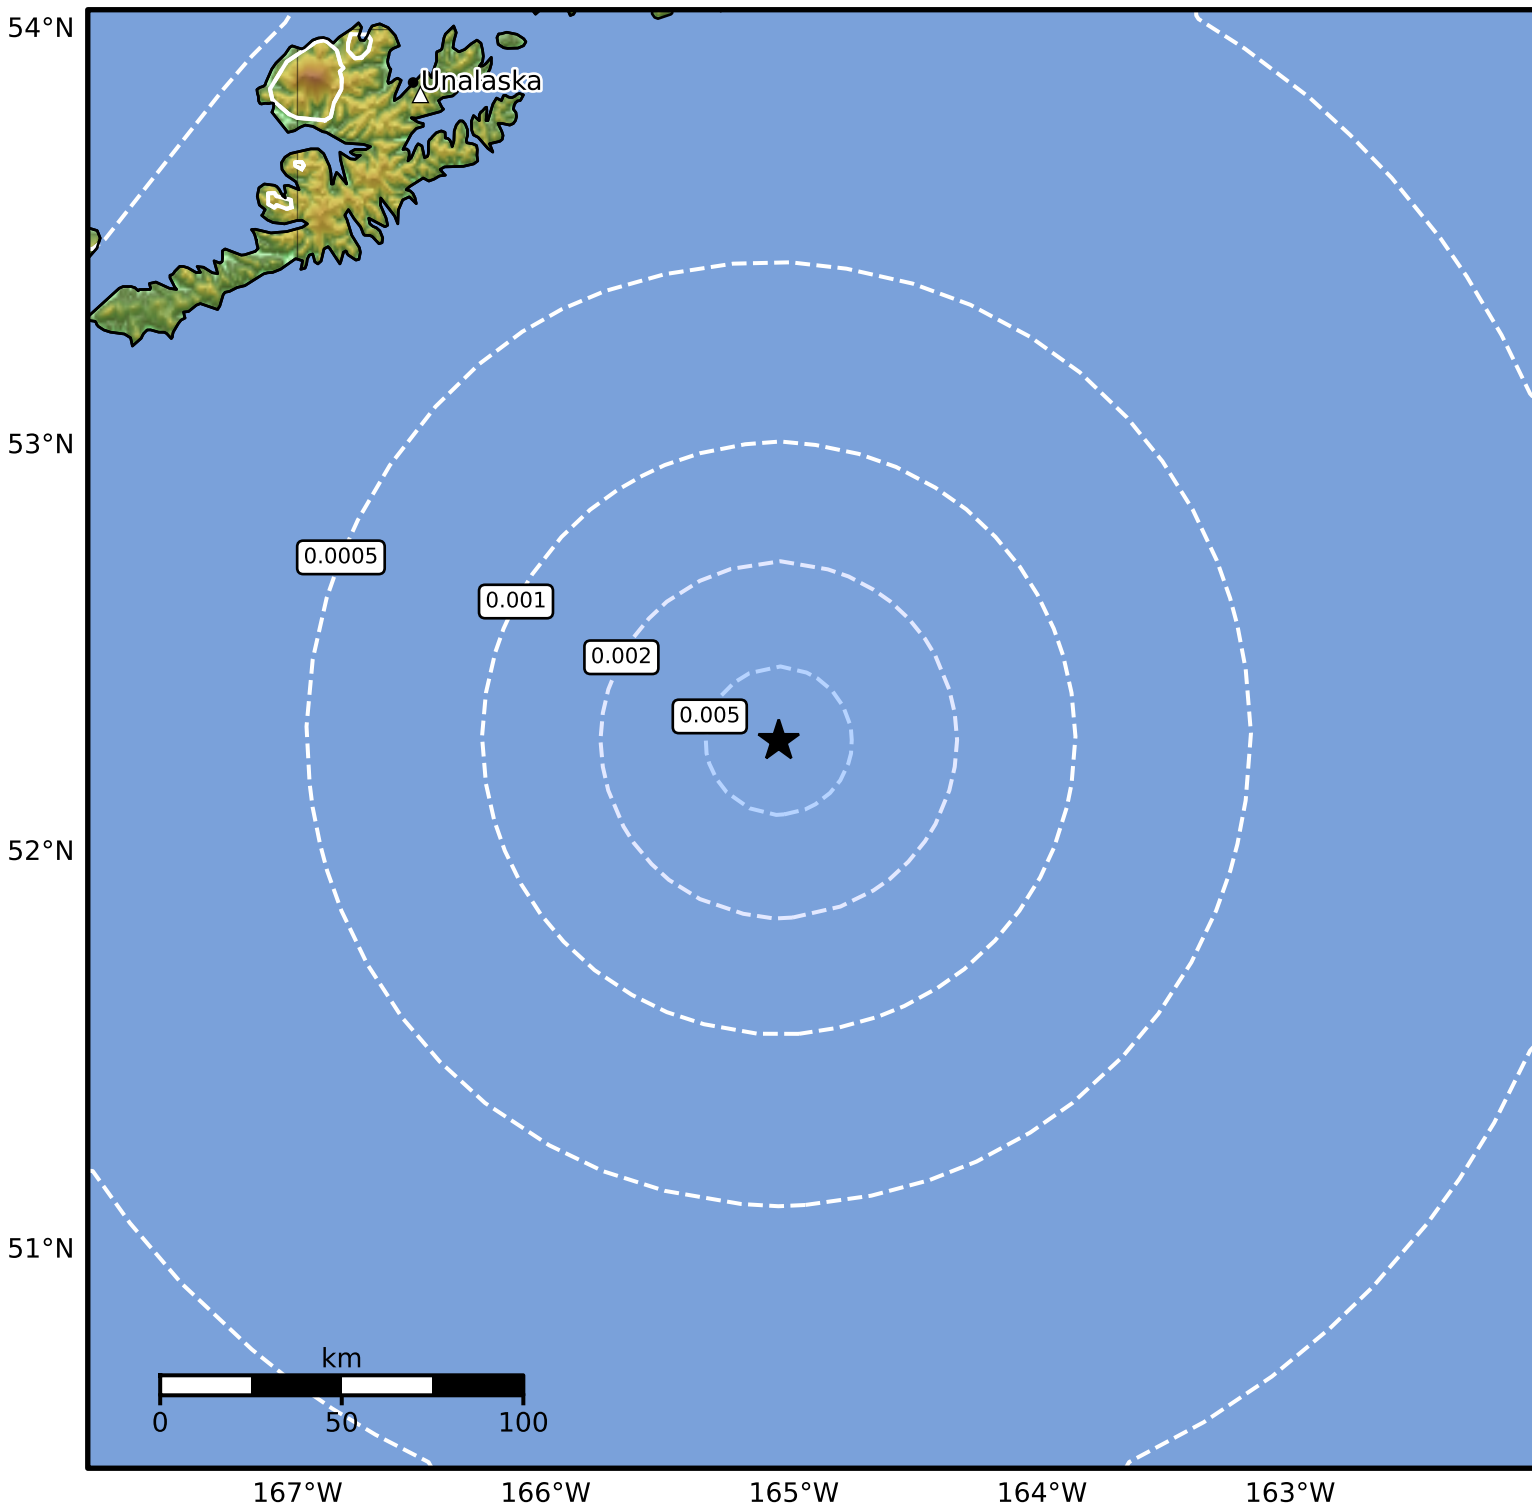

3.0 Second Peak Spectral Acceleration Map Alaska Earthquake Center
ShakeMap: 203 km (126 miles) SSE of Unalaska
Nov 02, 2024 15:33:19 UTC M4.0 N52.28 W165.06 Depth: 21.2km ID:ak024e3z45vl

Scale based on Worden et al. (2012)

Version 2: Processed 2024-11-02T15:57:19Z

△ Seismic Instrument ○ Reported Intensity

★ Epicenter