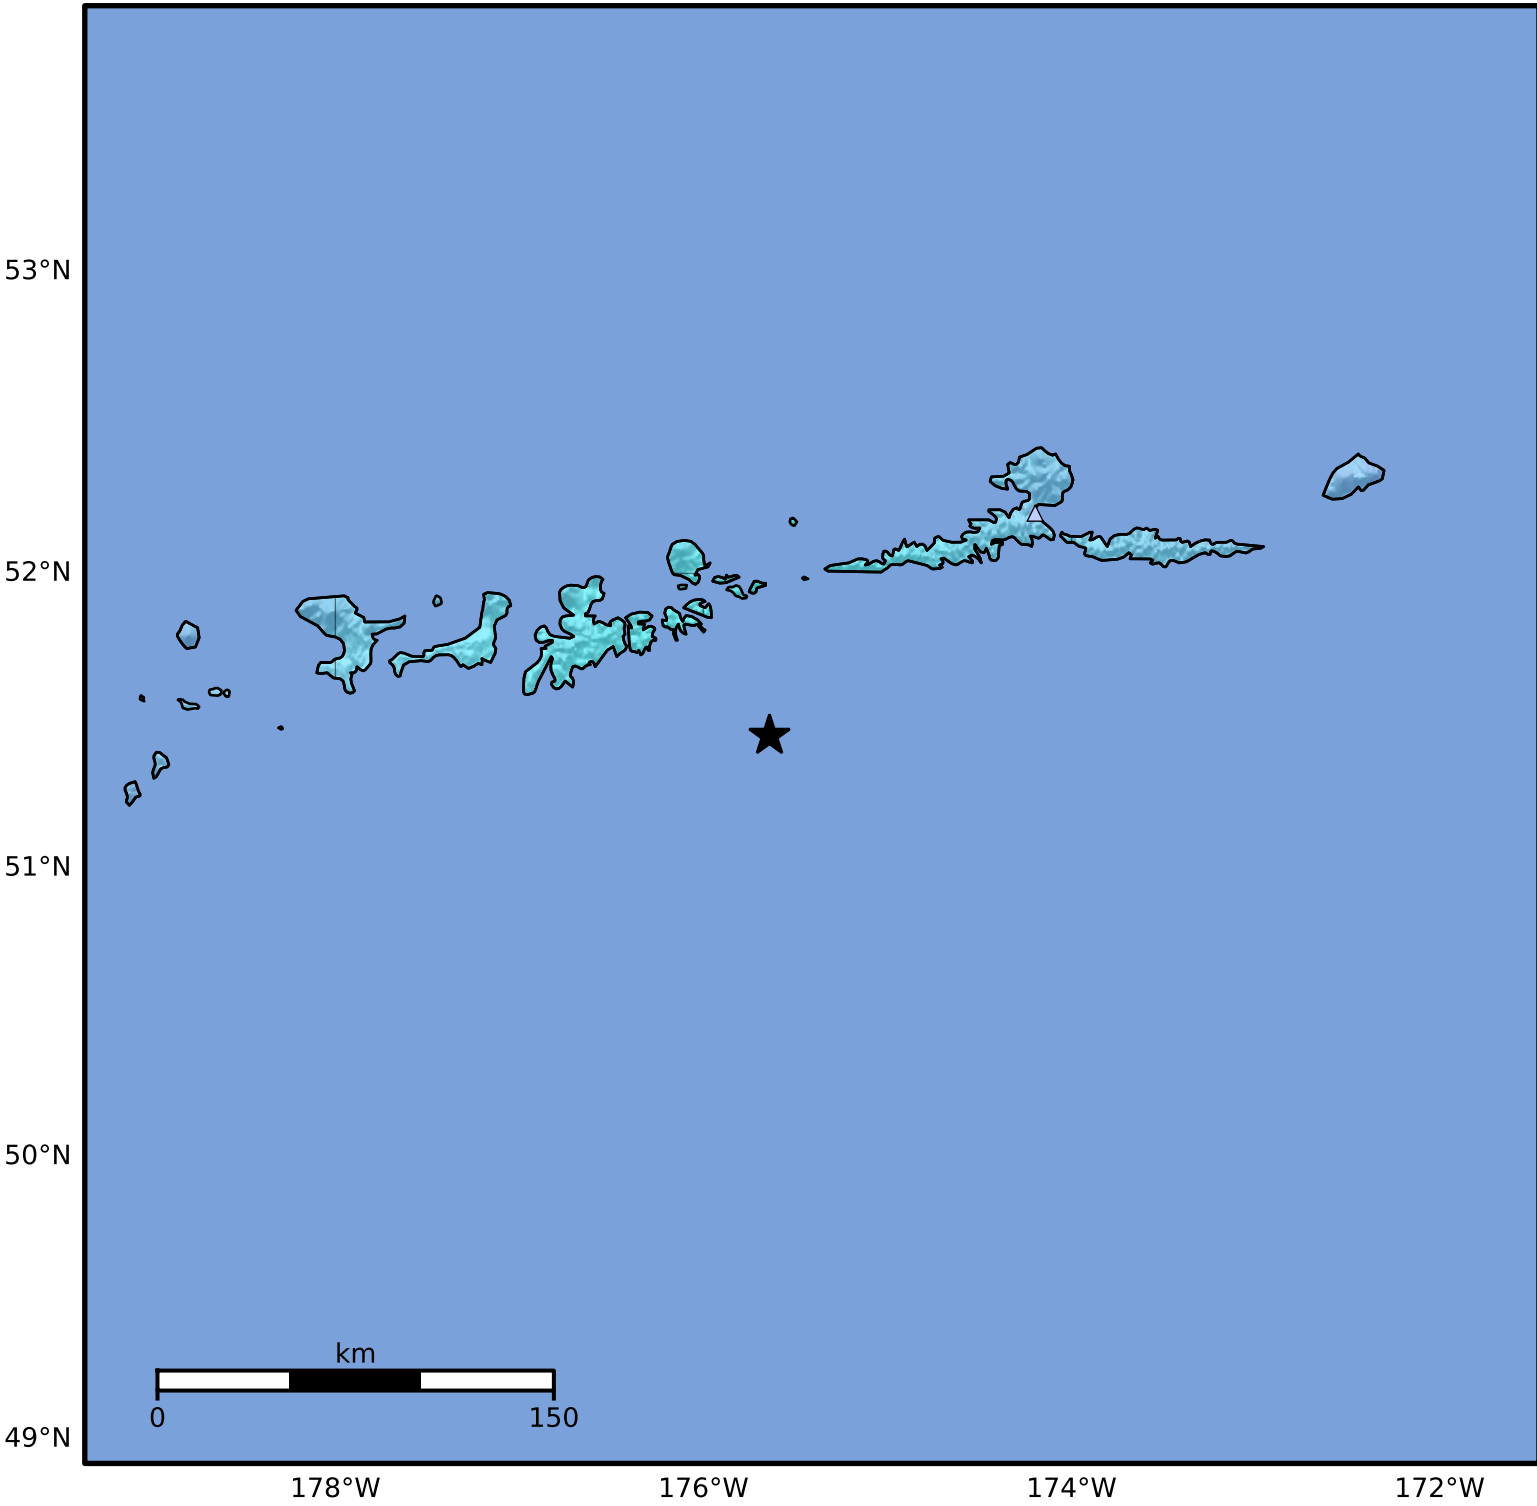

Macroseismic Intensity Map Alaska Earthquake Center
 ShakeMap: 84 km (52 miles) ESE of Adak
 Nov 03, 2024 10:56:48 UTC M5.8 N51.45 W175.64 Depth: 25.6km ID:ak024e5jtby8

SHAKING	Not felt	Weak	Light	Moderate	Strong	Very strong	Severe	Violent	Extreme
DAMAGE	None	None	None	Very light	Light	Moderate	Moderate/heavy	Heavy	Very heavy
PGA(%g)	<0.0464	0.297	2.76	6.2	11.5	21.5	40.1	74.7	>139
PGV(cm/s)	<0.0215	0.135	1.41	4.65	9.64	20	41.4	85.8	>178
INTENSITY	I	II-III	IV	V	VI	VII	VIII	IX	X+

Scale based on Worden et al. (2012) Version 9: Processed 2024-11-03T12:27:59Z
 △ Seismic Instrument ○ Reported Intensity ★ Epicenter