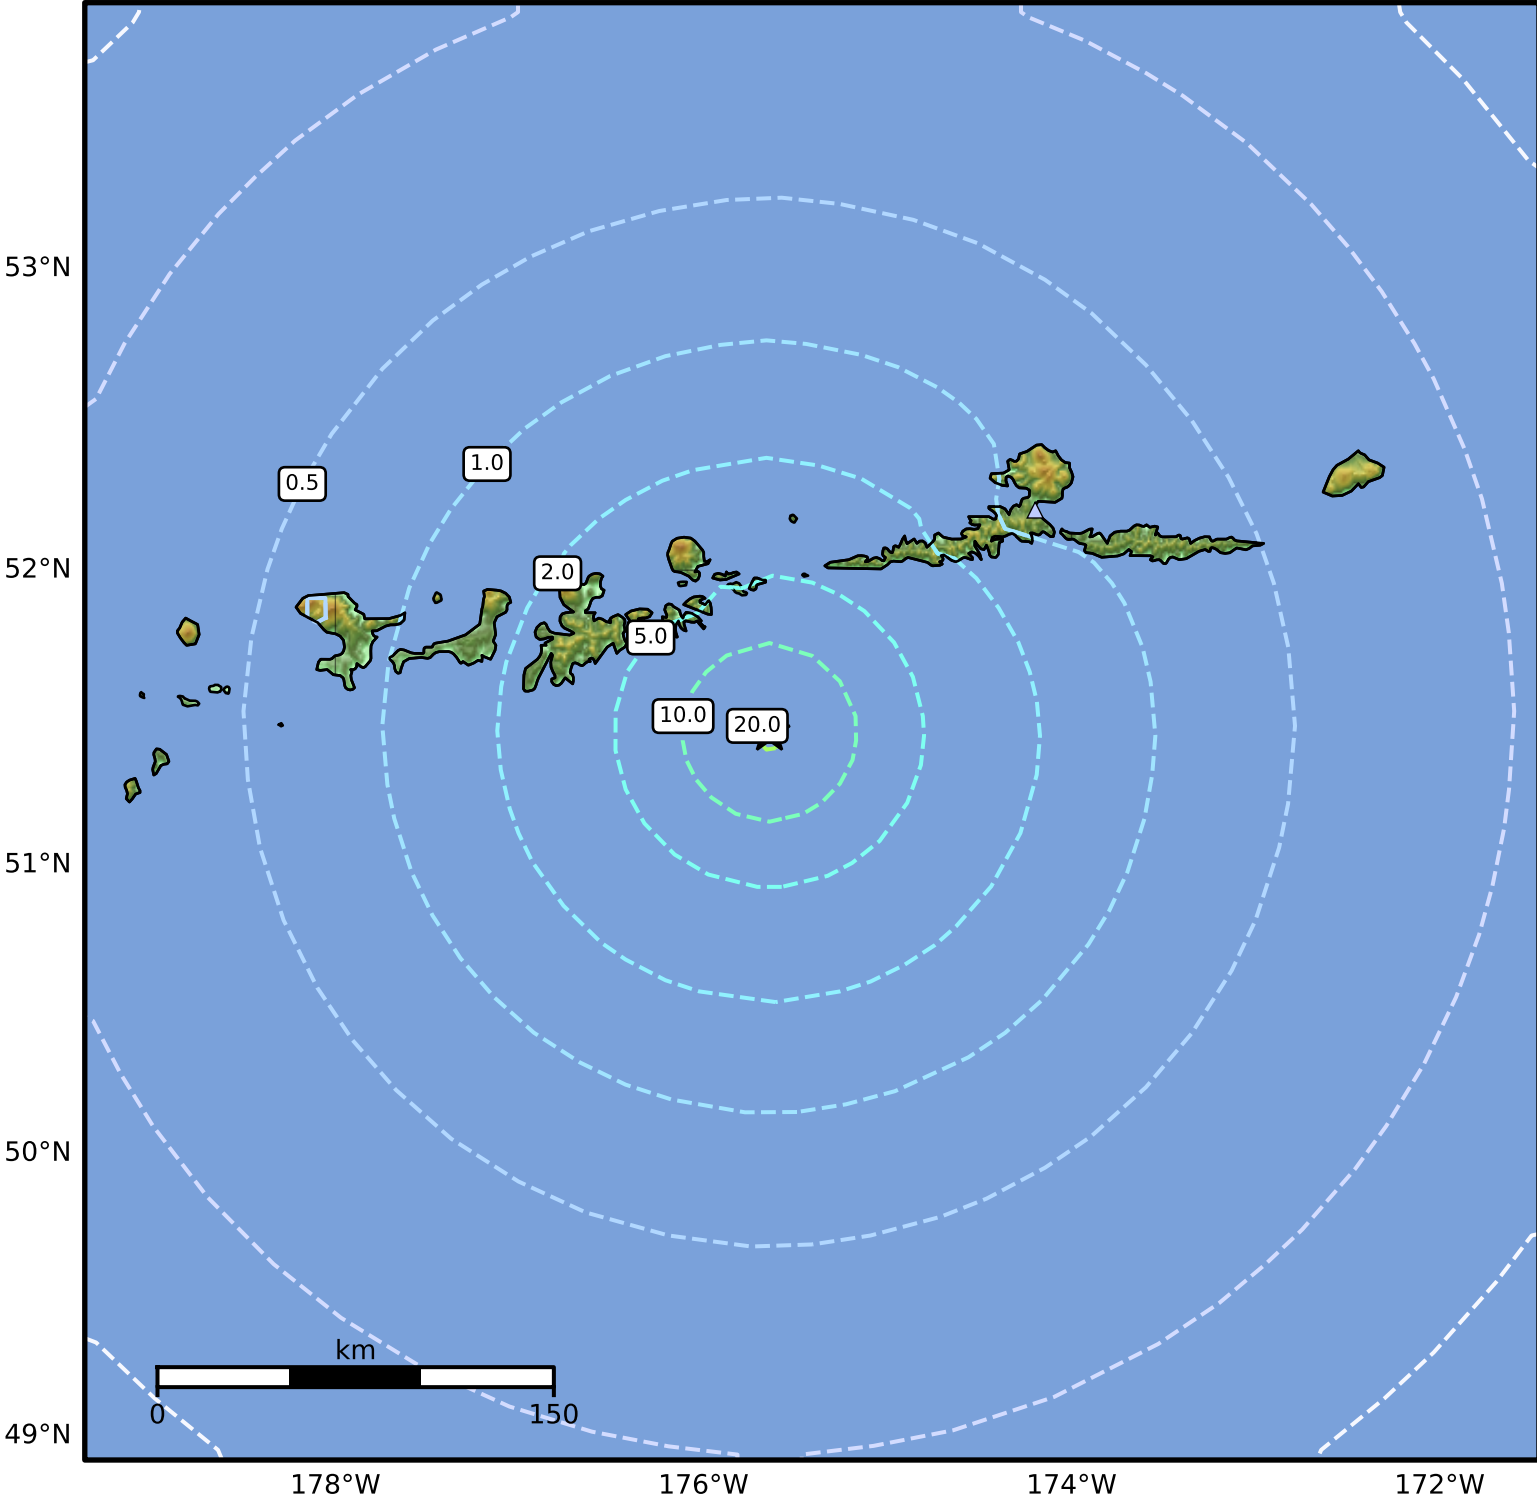

0.3 Second Peak Spectral Acceleration Map Alaska Earthquake Center  
 ShakeMap: 84 km (52 miles) ESE of Adak  
 Nov 03, 2024 10:56:48 UTC M5.8 N51.45 W175.64 Depth: 25.6km ID:ak024e5jtby8

SA(0.3) (%g)	0.1	0.2	0.5	1	2	5	10	20	50	100	200
--------------	-----	-----	-----	---	---	---	----	----	----	-----	-----

Scale based on Worden et al. (2012)

Version 9: Processed 2024-11-03T12:27:59Z

△ Seismic Instrument ○ Reported Intensity

★ Epicenter