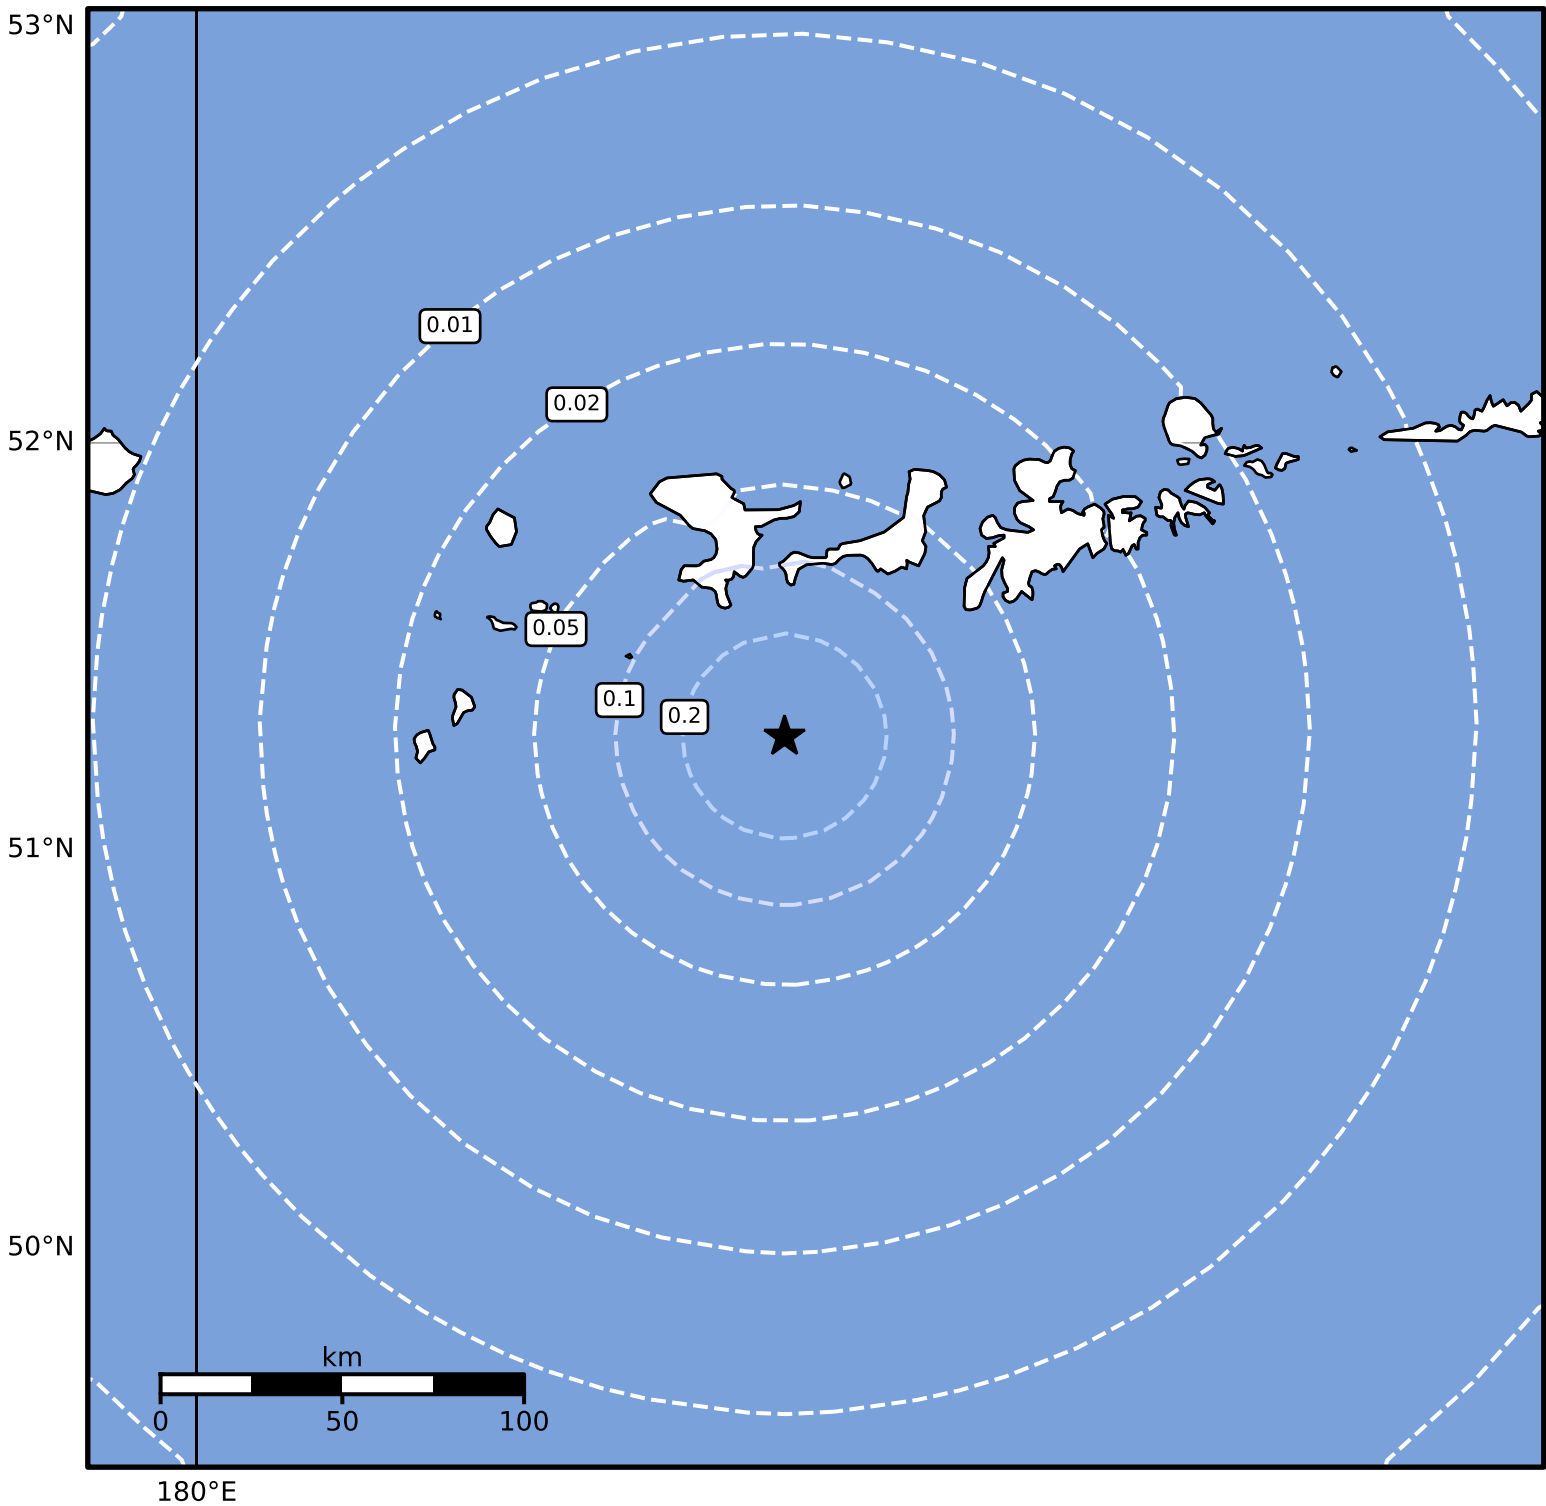

Peak Ground Acceleration Map Alaska Earthquake Center
ShakeMap: 97 km (60 miles) SW of Adak
Nov 04, 2024 06:19:19 UTC M3.8 N51.28 W177.68 Depth: 25.6km ID:ak024e74qyhg

PGA (%g)	0.1	0.2	0.5	1	2	5	10	20	50	100	200
-----------------	------------	------------	------------	----------	----------	----------	-----------	-----------	-----------	------------	------------

Scale based on Worden et al. (2012)

Version 2: Processed 2024-11-04T18:52:04Z

△ Seismic Instrument ○ Reported Intensity

★ Epicenter