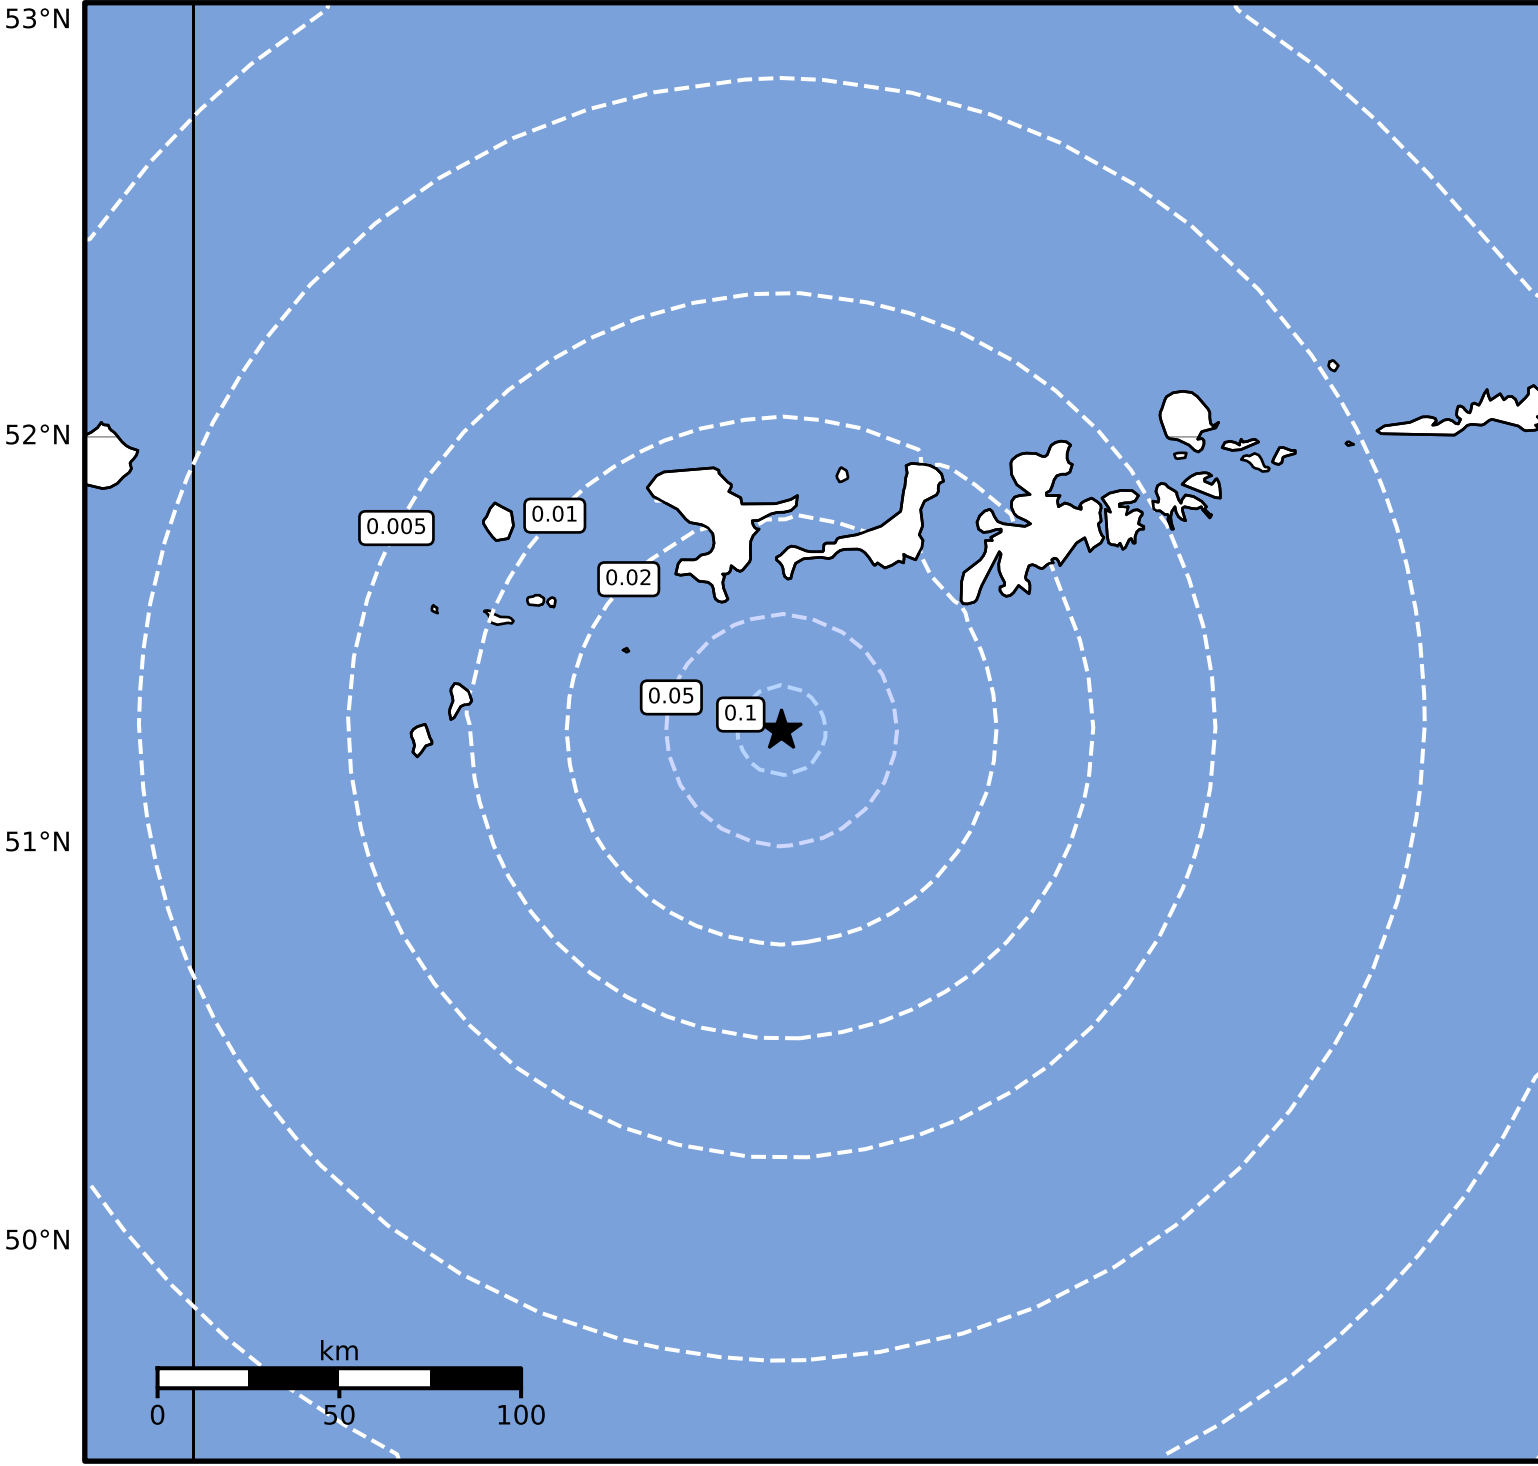

Peak Ground Velocity Map Alaska Earthquake Center
ShakeMap: 97 km (60 miles) SW of Adak
Nov 04, 2024 06:19:19 UTC M3.8 N51.28 W177.68 Depth: 25.6km ID:ak024e74qyhg

180°E

Scale based on Worden et al. (2012)

Version 2: Processed 2024-11-04T18:52:04Z

△ Seismic Instrument ○ Reported Intensity

★ Epicenter