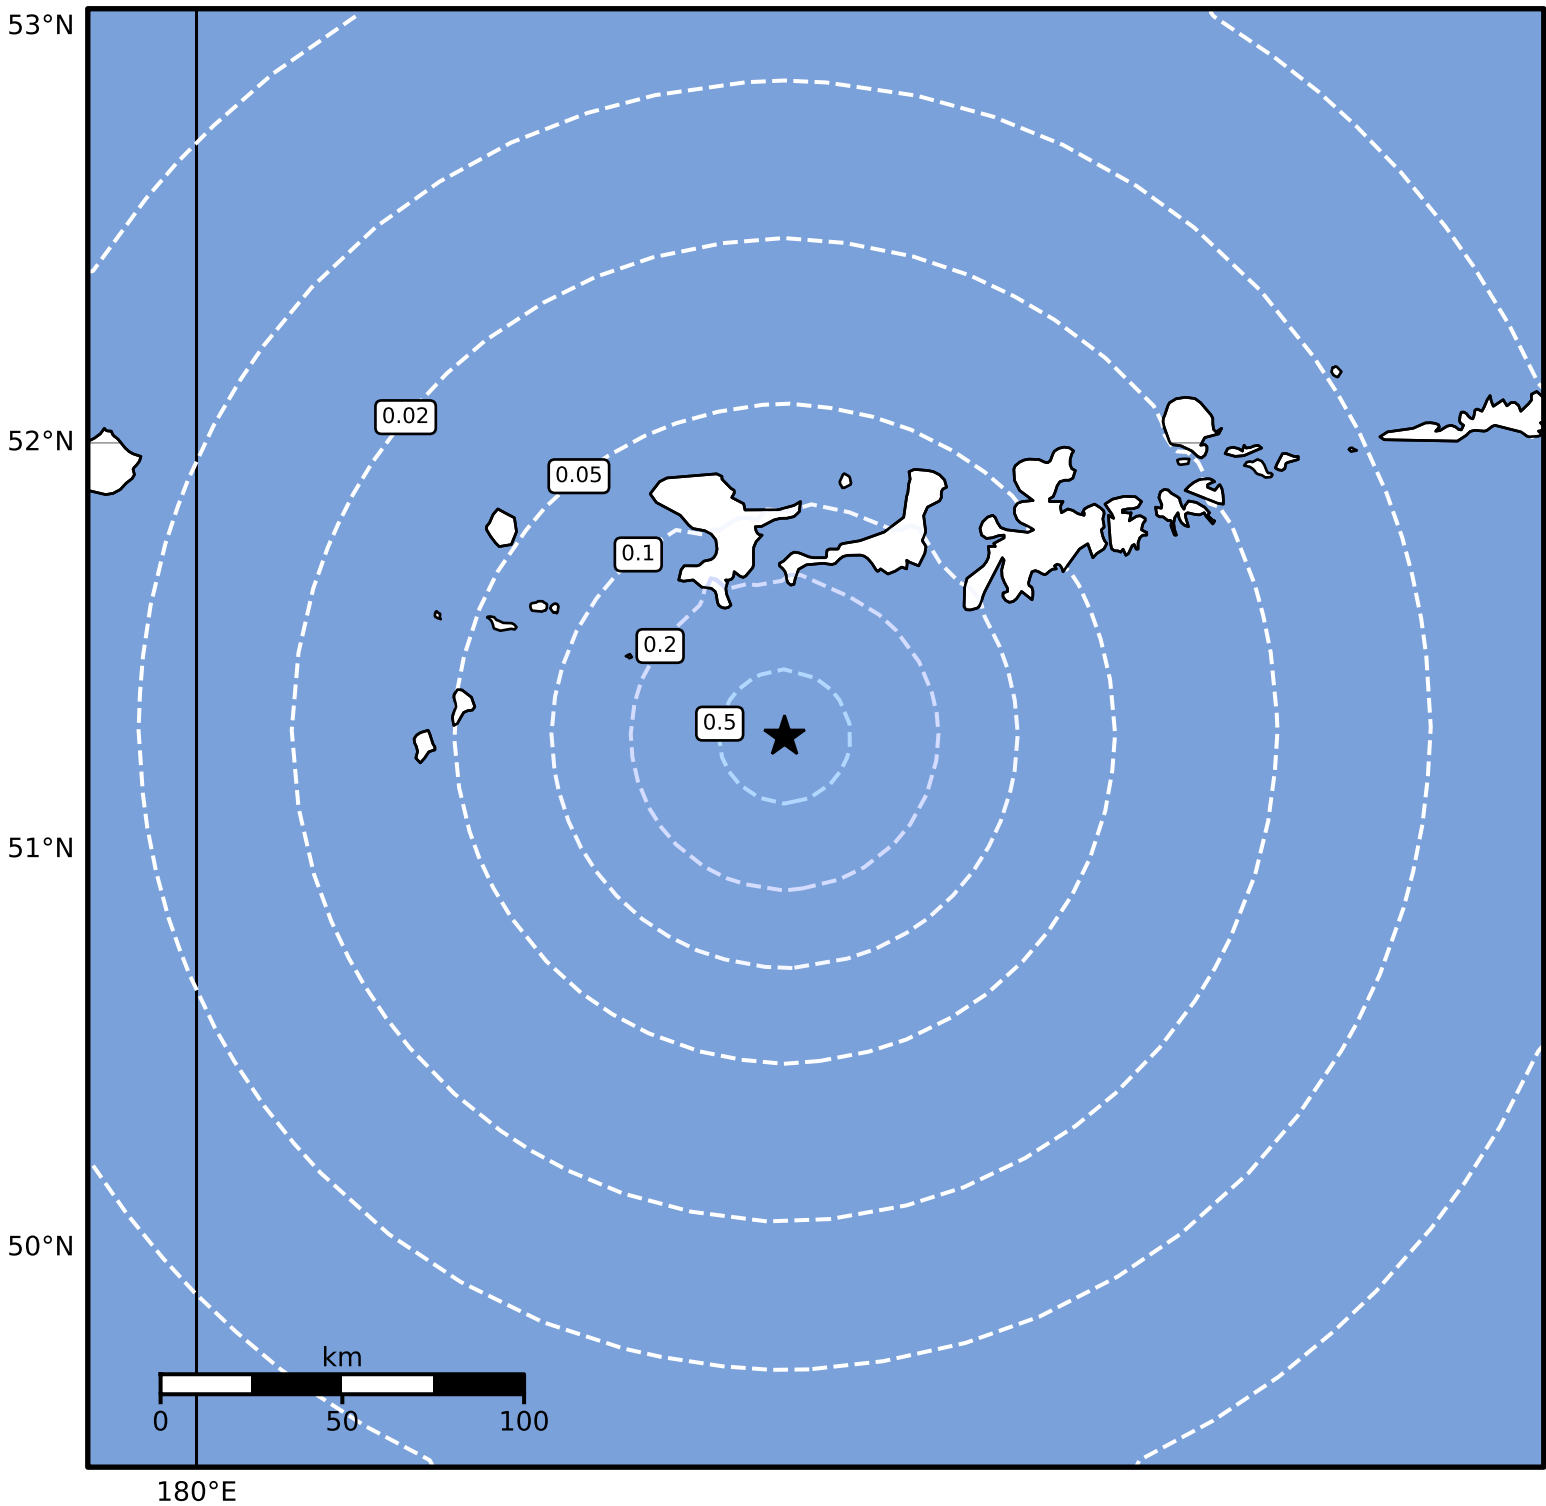

0.3 Second Peak Spectral Acceleration Map Alaska Earthquake Center
 ShakeMap: 97 km (60 miles) SW of Adak
 Nov 04, 2024 06:19:19 UTC M3.8 N51.28 W177.68 Depth: 25.6km ID:ak024e74qyhg

SA(0.3) (%g)	0.1	0.2	0.5	1	2	5	10	20	50	100	200
--------------	-----	-----	-----	---	---	---	----	----	----	-----	-----

Scale based on Worden et al. (2012)

Version 2: Processed 2024-11-04T18:52:04Z

△ Seismic Instrument ○ Reported Intensity

★ Epicenter