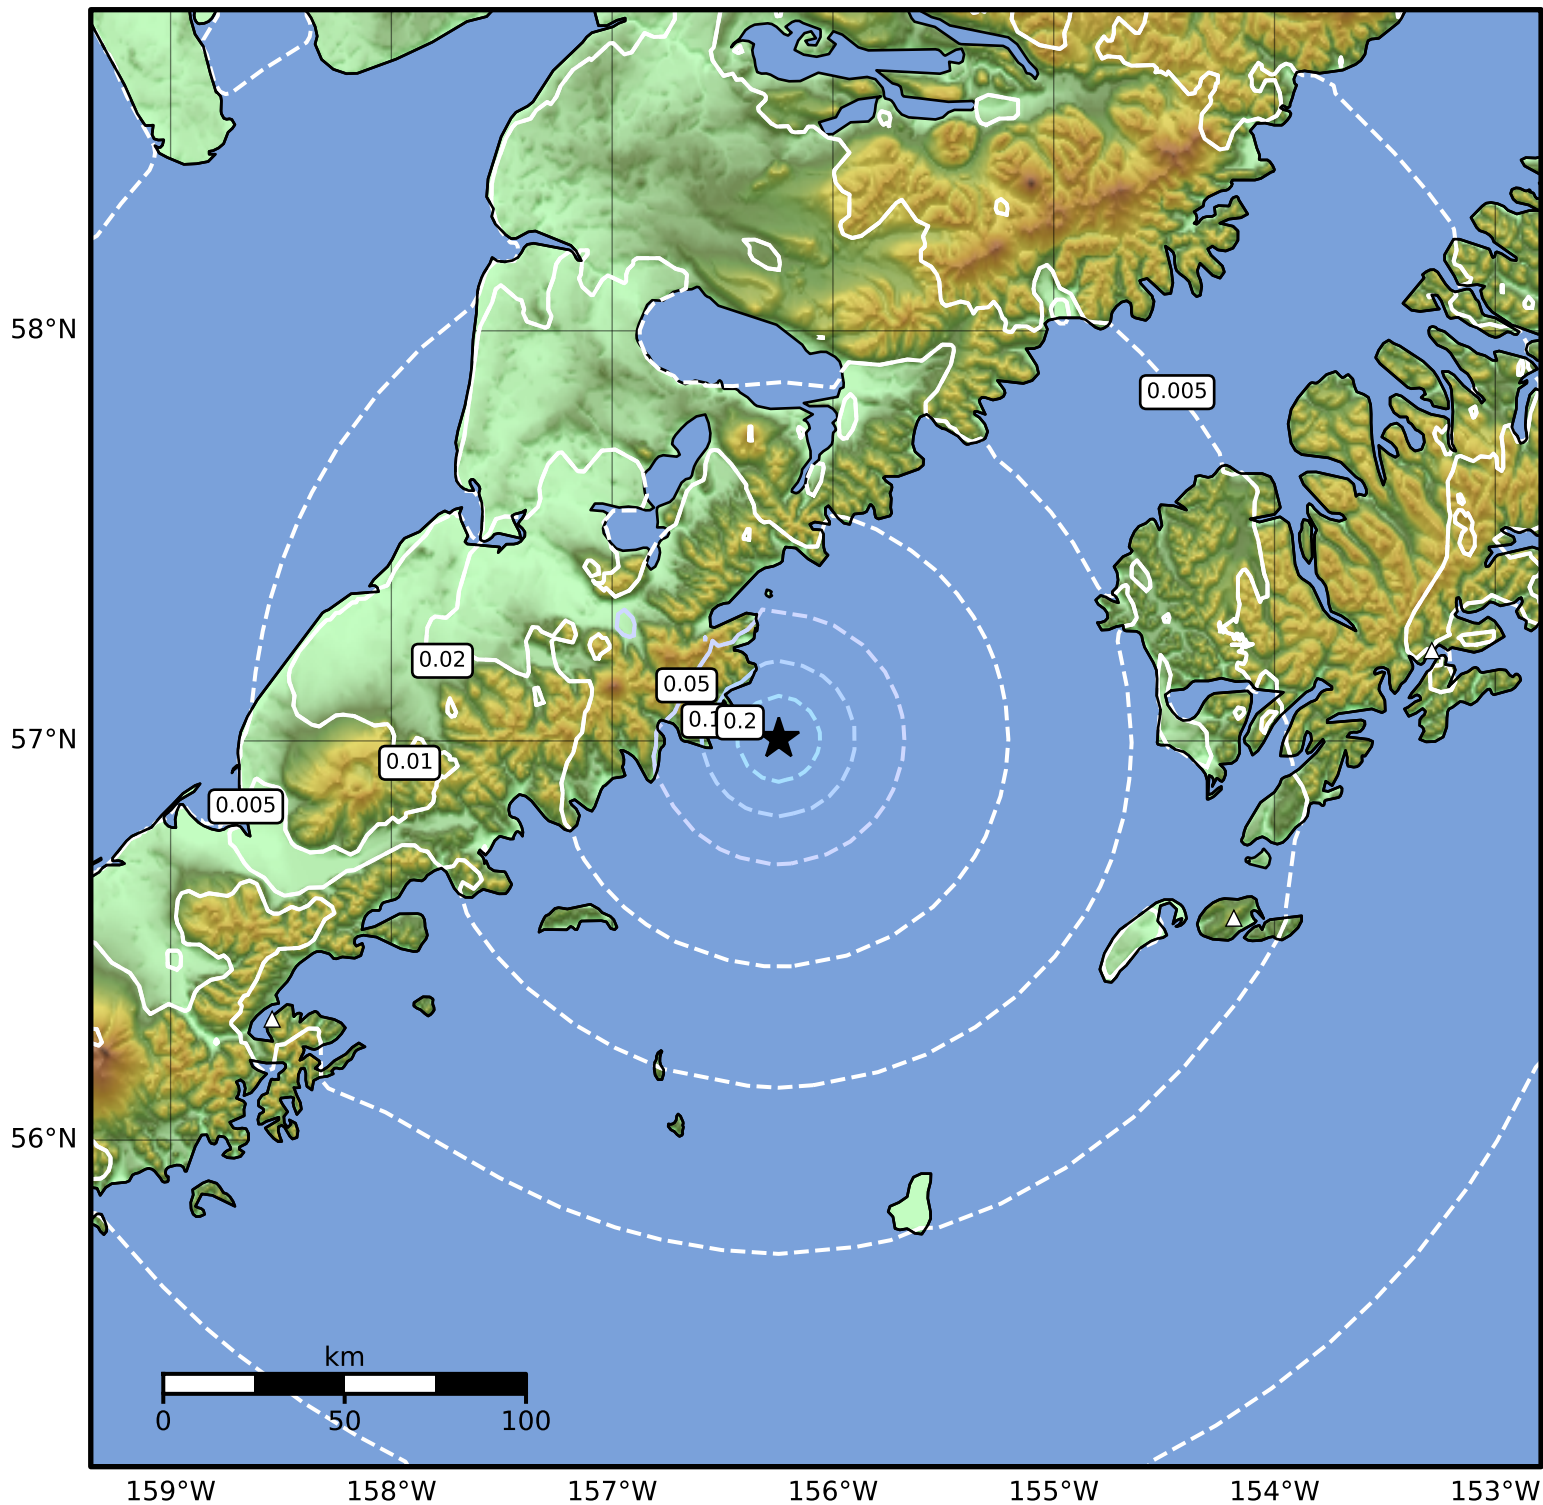

Peak Ground Velocity Map Alaska Earthquake Center
 ShakeMap: 101 km (63 miles) SE of Pilot Point
 Nov 06, 2024 15:20:31 UTC M3.8 N57.01 W156.25 Depth: 10.0km ID:ak024eal6sbi

PGV (cm/s)	0.1	0.2	0.5	1	2	5	10	20	50	100	200
------------	-----	-----	-----	---	---	---	----	----	----	-----	-----

Scale based on Worden et al. (2012)

Version 2: Processed 2024-11-07T17:45:51Z

△ Seismic Instrument ○ Reported Intensity

★ Epicenter