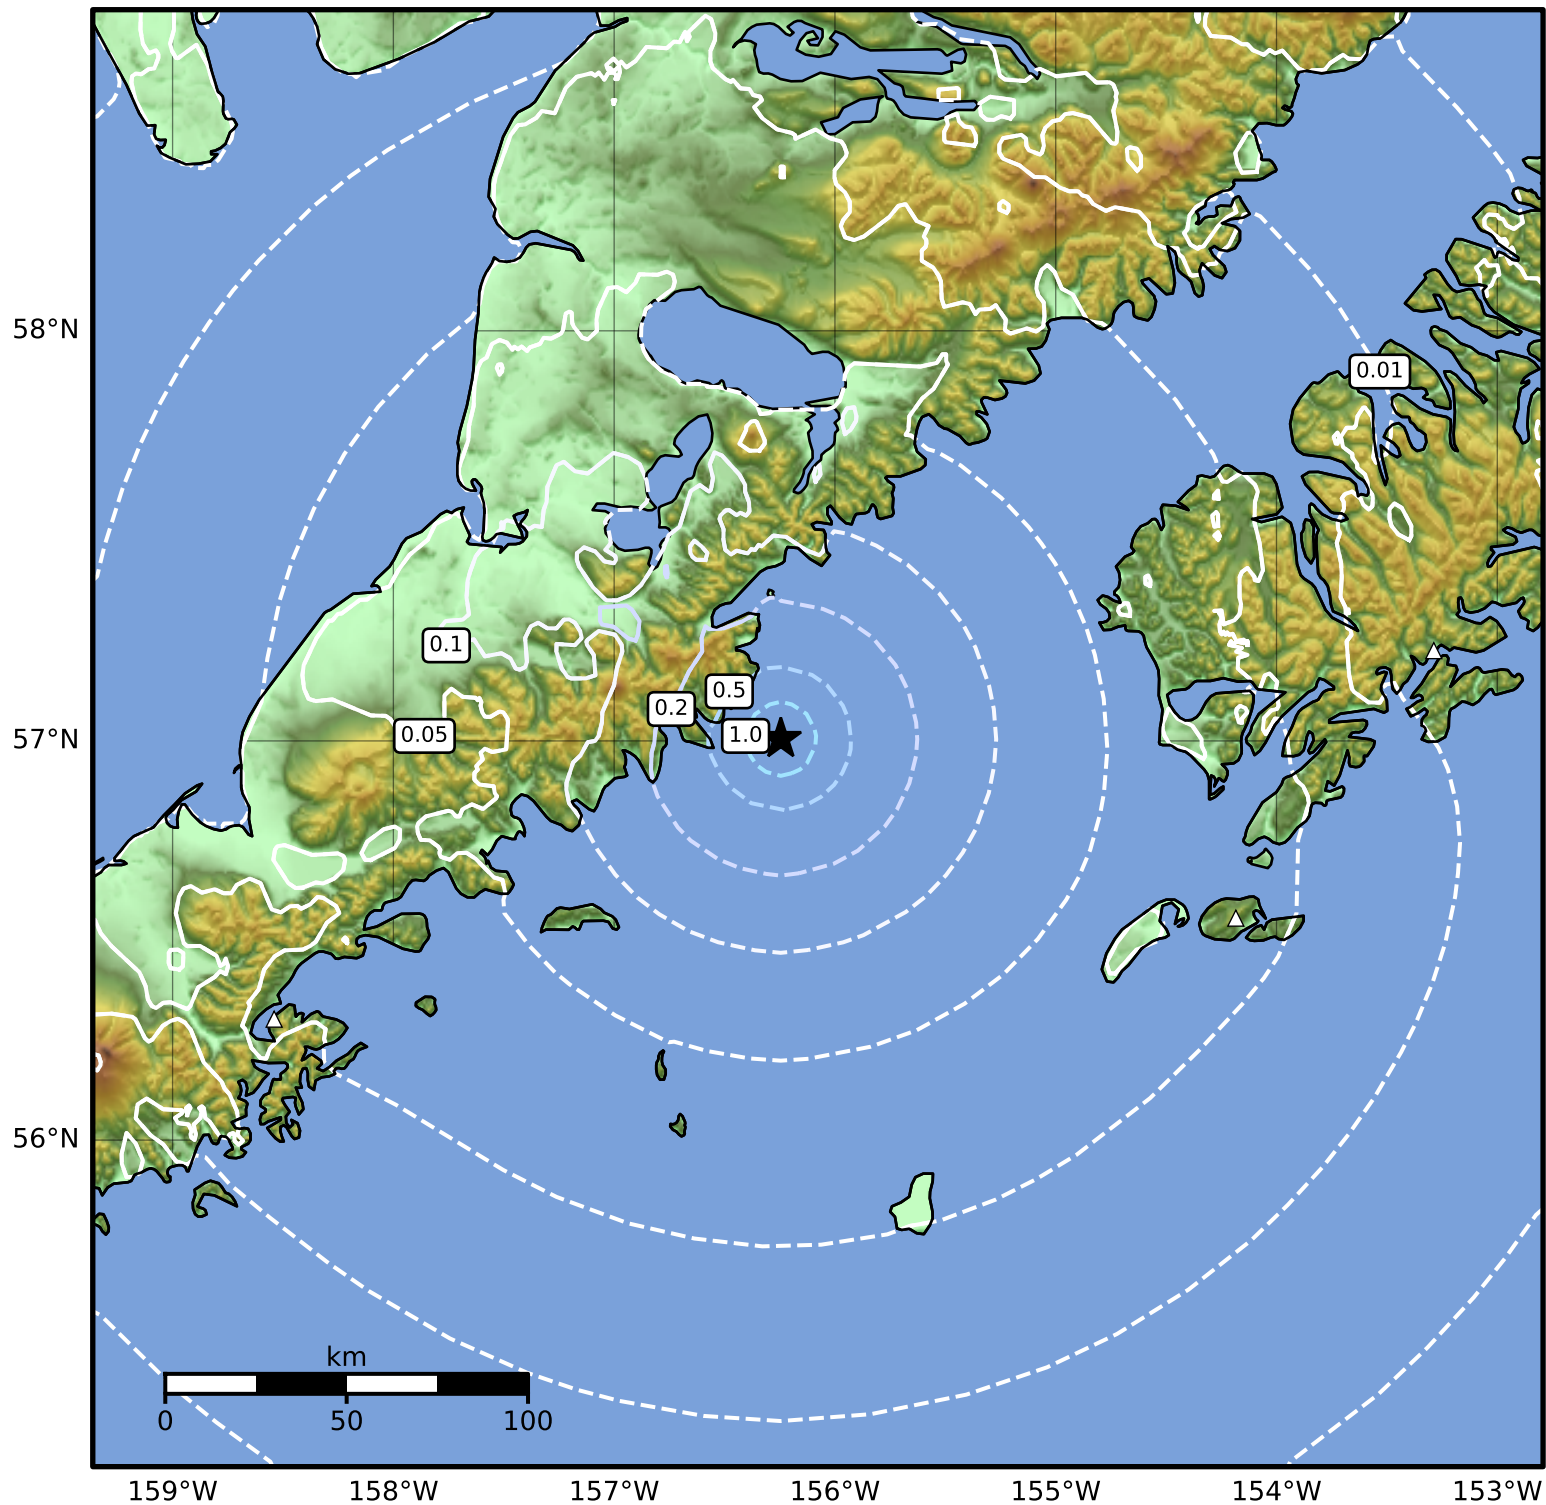

0.3 Second Peak Spectral Acceleration Map Alaska Earthquake Center
 ShakeMap: 101 km (63 miles) SE of Pilot Point
 Nov 06, 2024 15:20:31 UTC M3.8 N57.01 W156.25 Depth: 10.0km ID:ak024eal6sbi

SA(0.3) (%g)	0.1	0.2	0.5	1	2	5	10	20	50	100	200
--------------	-----	-----	-----	---	---	---	----	----	----	-----	-----

Scale based on Worden et al. (2012)

Version 2: Processed 2024-11-07T17:45:51Z

△ Seismic Instrument ○ Reported Intensity

★ Epicenter