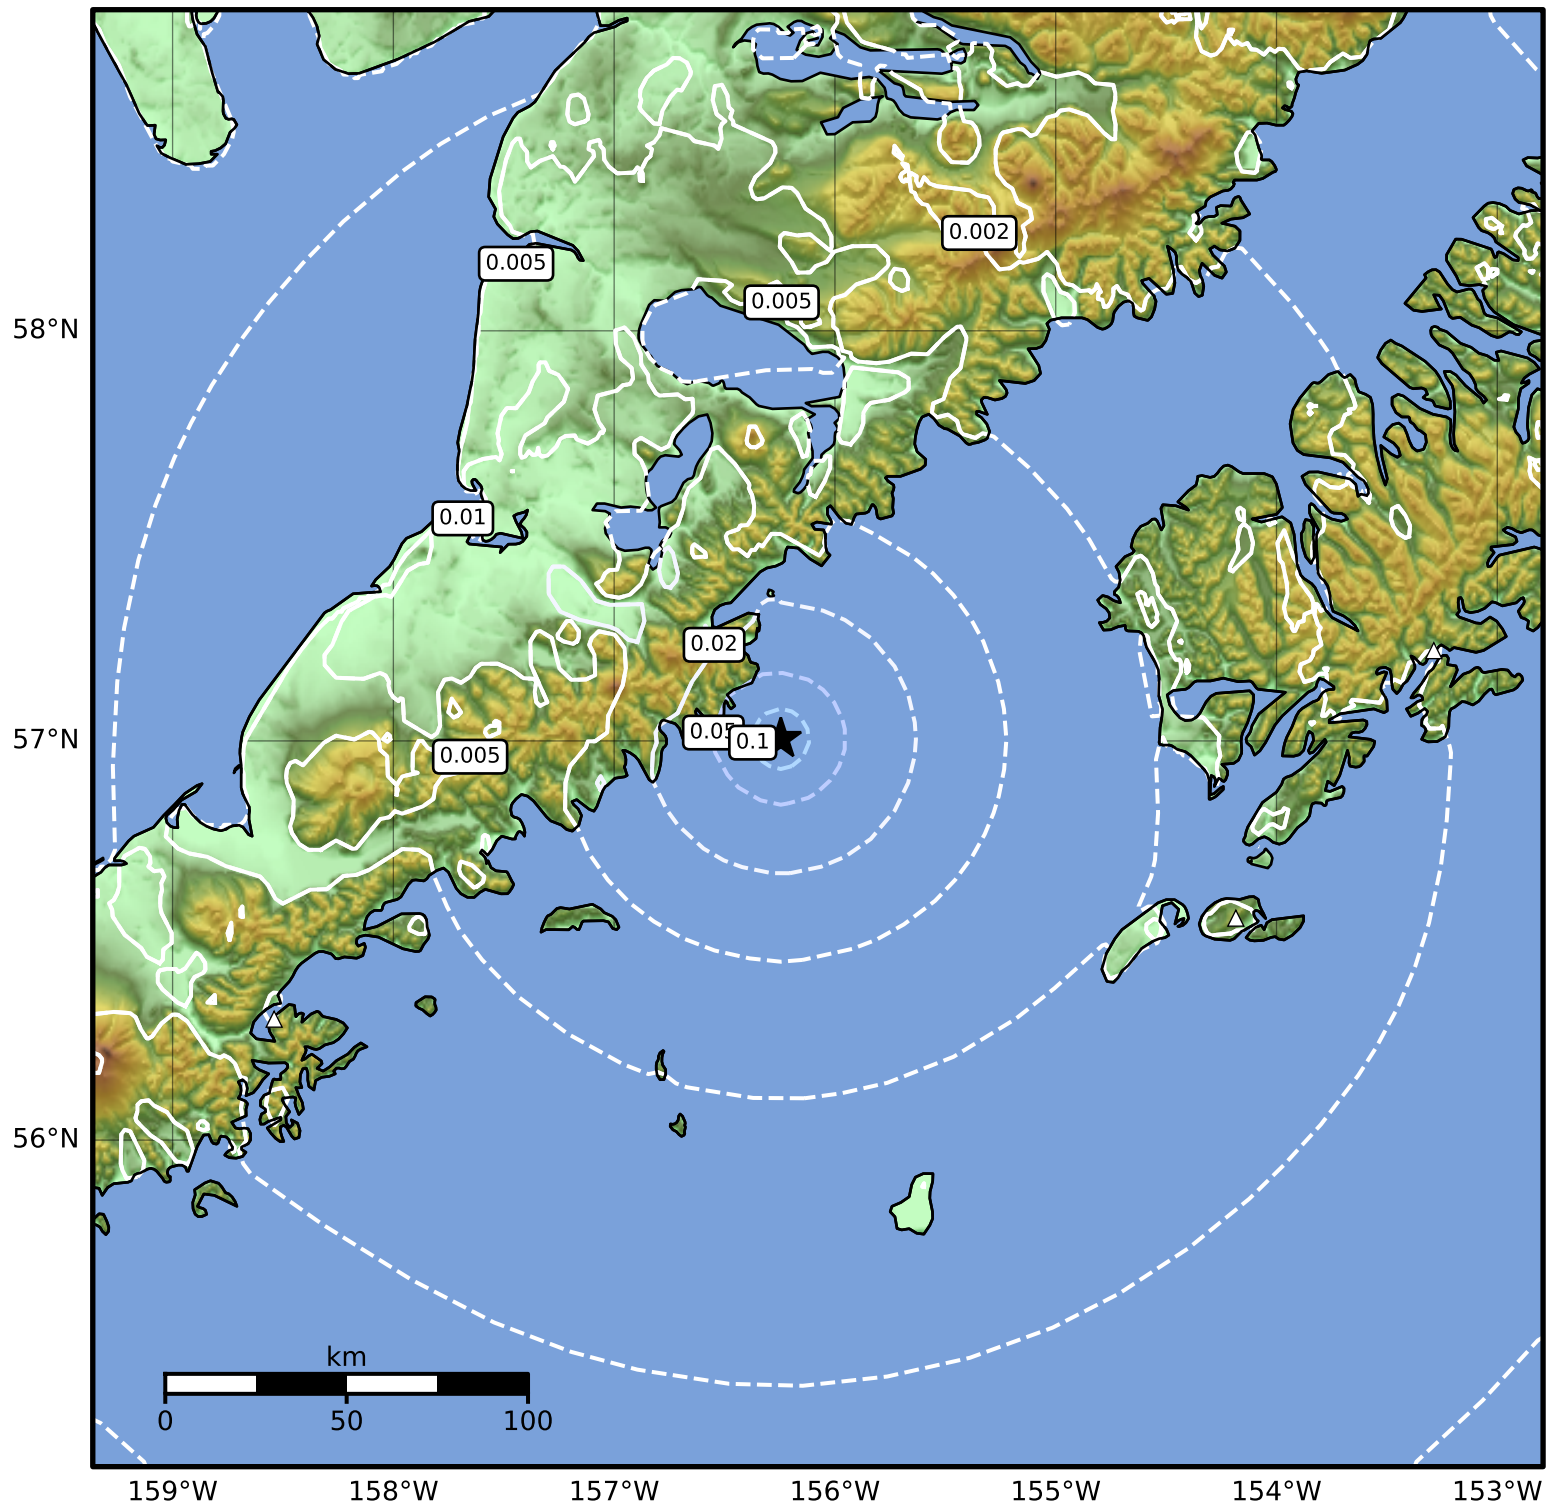

1.0 Second Peak Spectral Acceleration Map Alaska Earthquake Center
 ShakeMap: 101 km (63 miles) SE of Pilot Point
 Nov 06, 2024 15:20:31 UTC M3.8 N57.01 W156.25 Depth: 10.0km ID:ak024eal6sbi

SA(1.0) (%g)	0.1	0.2	0.5	1	2	5	10	20	50	100	200
--------------	-----	-----	-----	---	---	---	----	----	----	-----	-----

Scale based on Worden et al. (2012)

Version 2: Processed 2024-11-07T17:45:51Z

△ Seismic Instrument ○ Reported Intensity

★ Epicenter