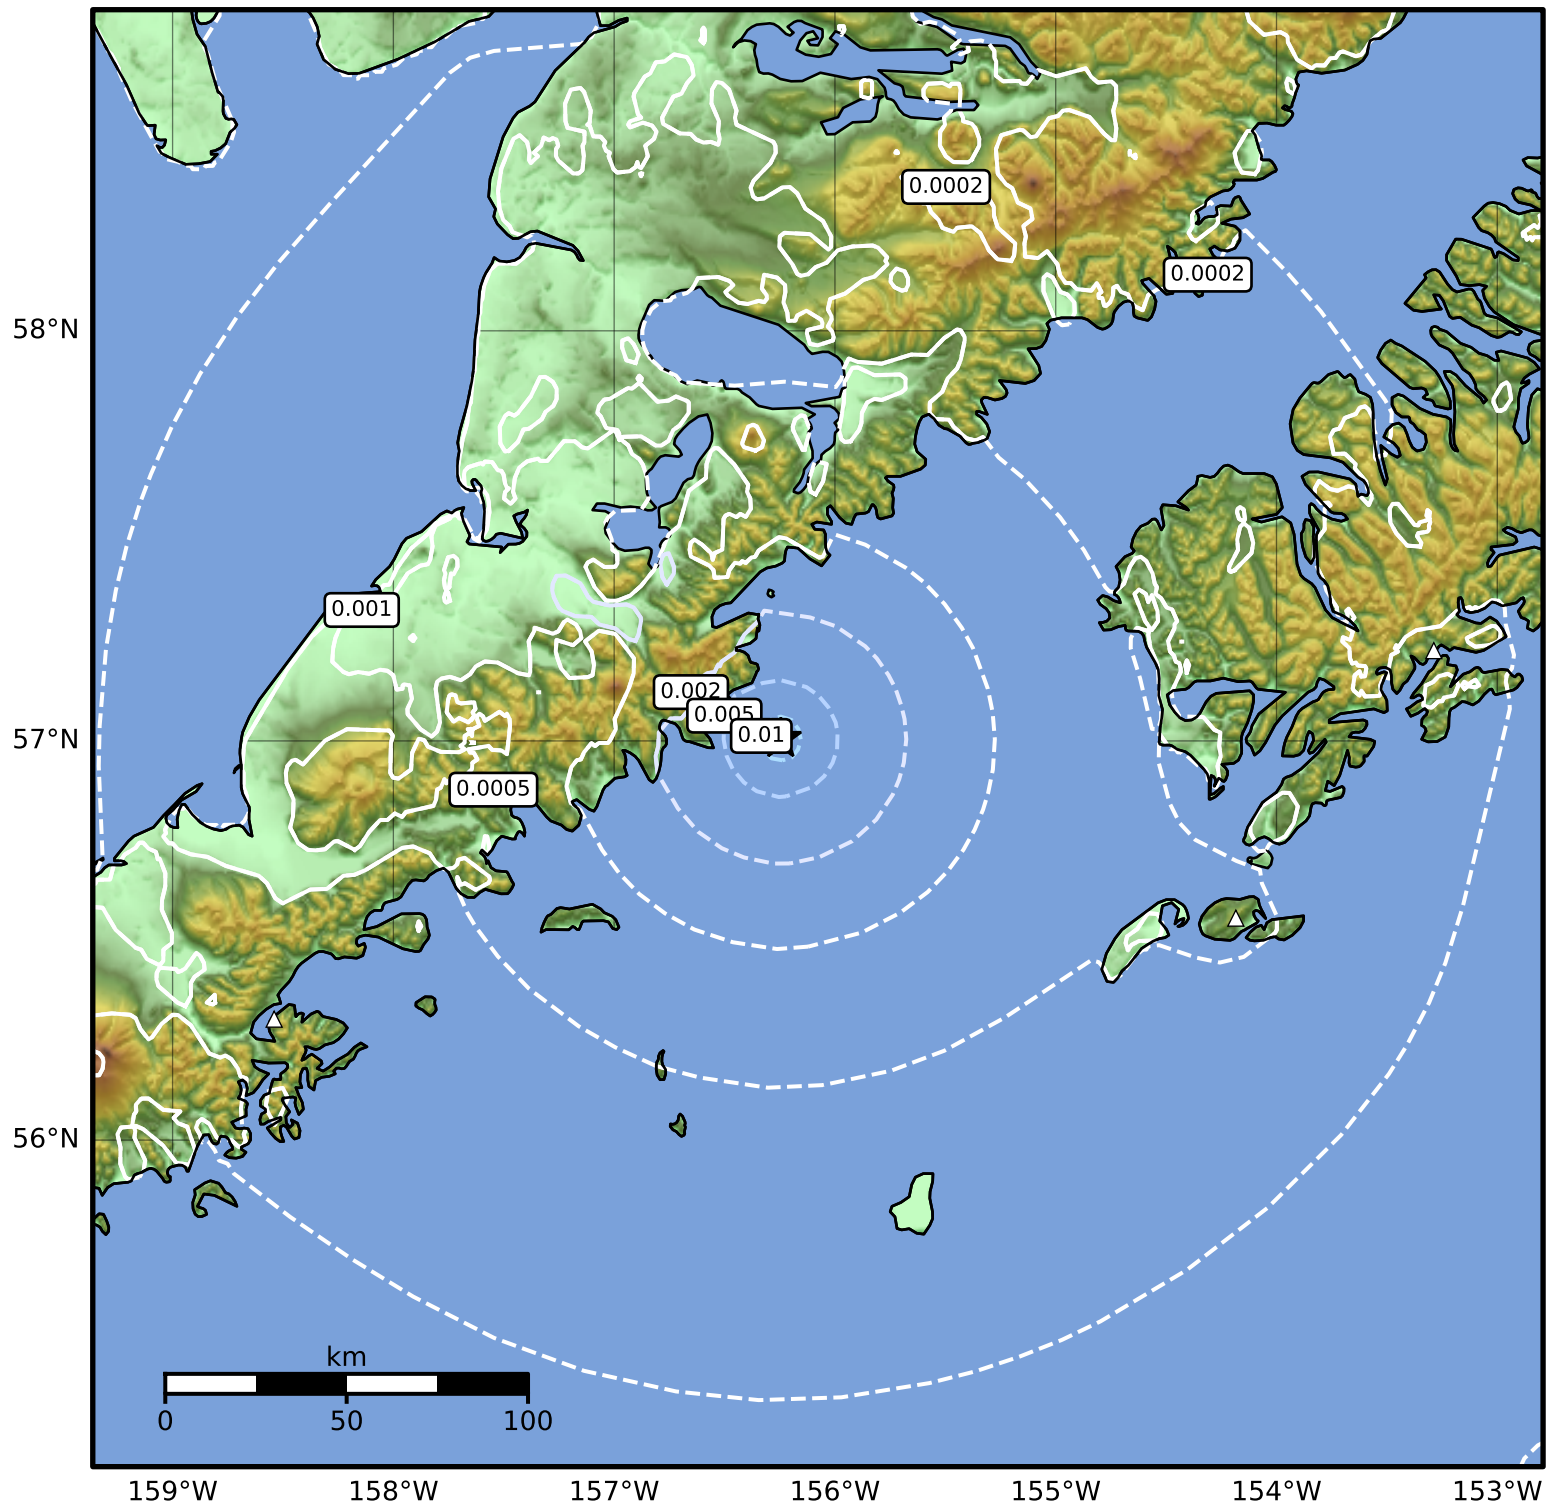

3.0 Second Peak Spectral Acceleration Map Alaska Earthquake Center
 ShakeMap: 101 km (63 miles) SE of Pilot Point
 Nov 06, 2024 15:20:31 UTC M3.8 N57.01 W156.25 Depth: 10.0km ID:ak024eal6sbi

Scale based on Worden et al. (2012)

Version 2: Processed 2024-11-07T17:45:51Z

△ Seismic Instrument ○ Reported Intensity

★ Epicenter