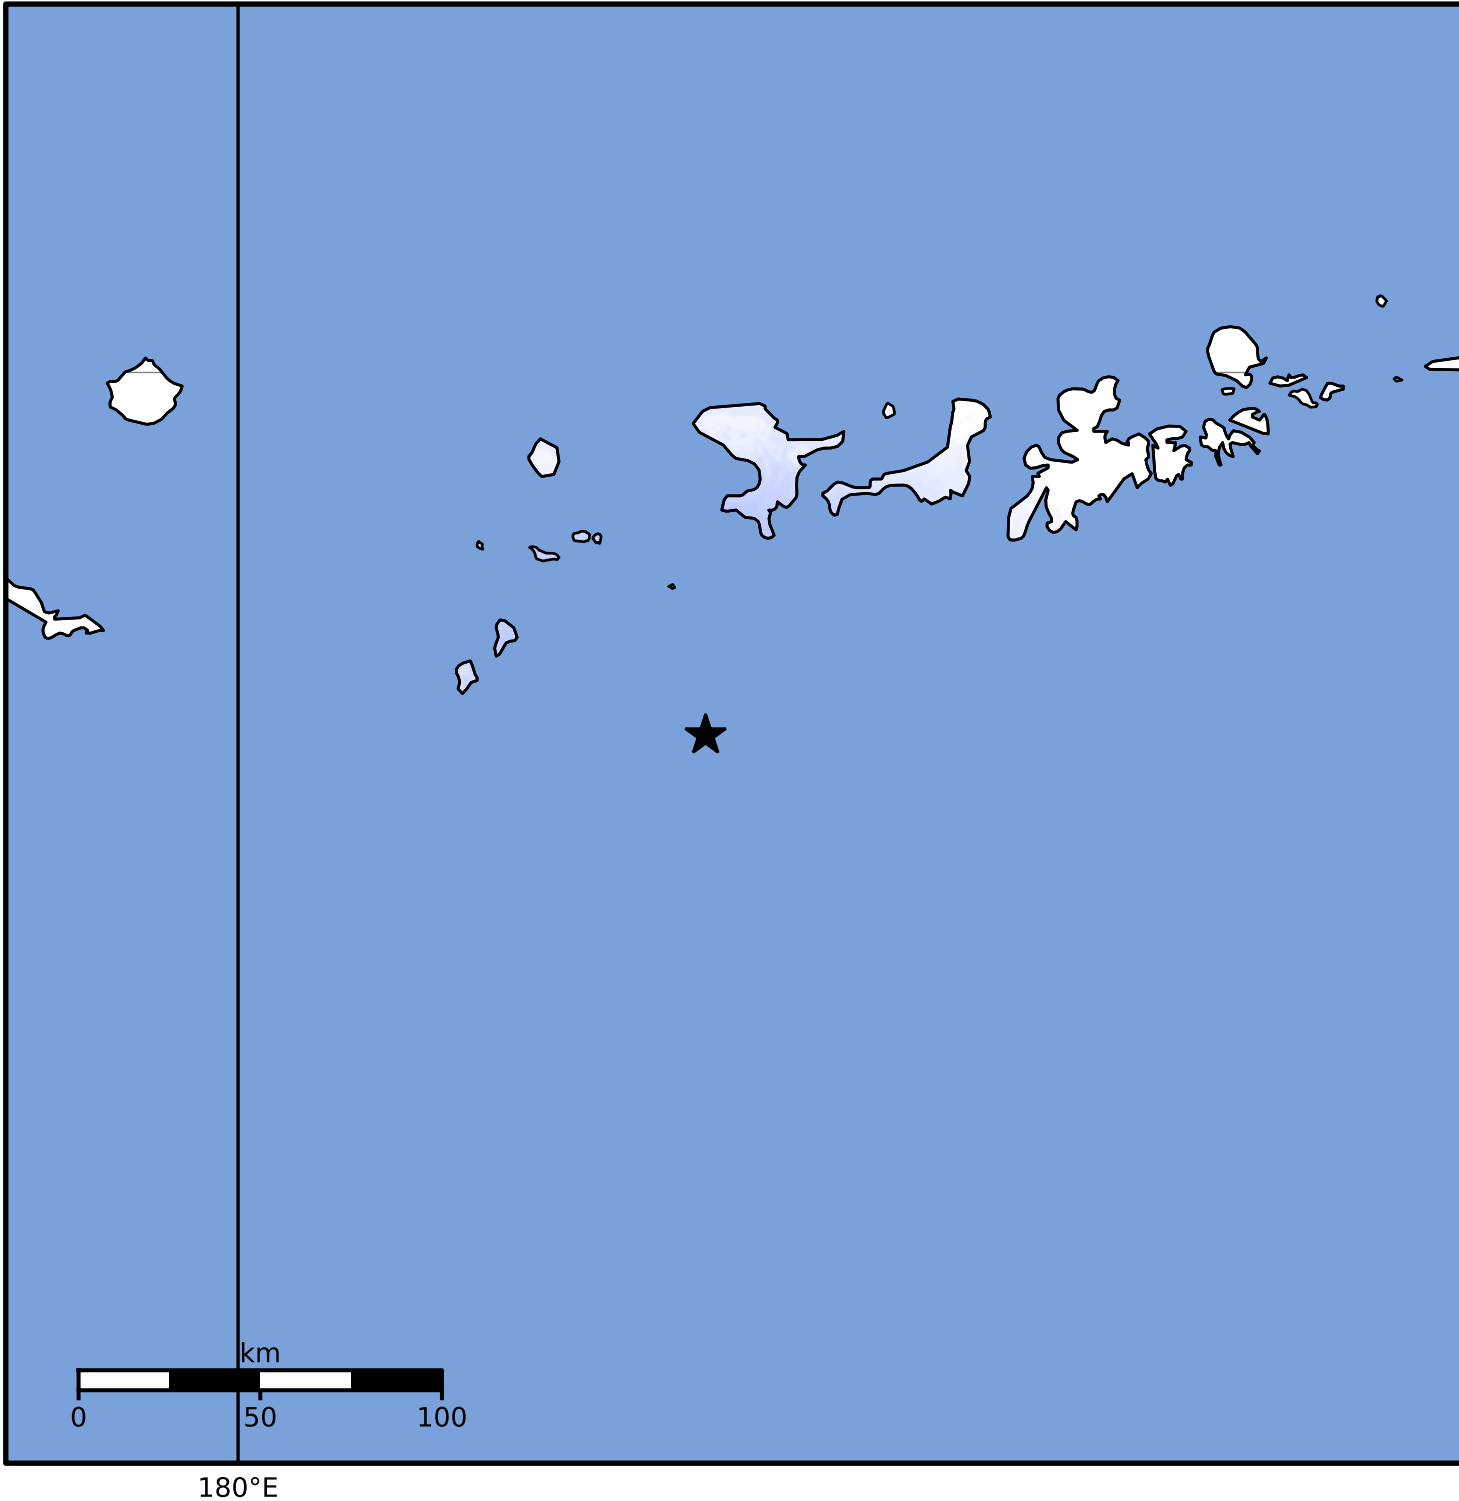

Macroseismic Intensity Map Alaska Earthquake Center
 ShakeMap: 135 km (84 miles) SW of Adak
 Nov 08, 2024 11:46:49 UTC M4.0 N51.11 W178.16 Depth: 15.5km ID:ak024edu1d44

SHAKING	Not felt	Weak	Light	Moderate	Strong	Very strong	Severe	Violent	Extreme
DAMAGE	None	None	None	Very light	Light	Moderate	Moderate/heavy	Heavy	Very heavy
PGA(%g)	<0.0464	0.297	2.76	6.2	11.5	21.5	40.1	74.7	>139
PGV(cm/s)	<0.0215	0.135	1.41	4.65	9.64	20	41.4	85.8	>178
INTENSITY	I	II-III	IV	V	VI	VII	VIII	IX	X+

Scale based on Worden et al. (2012)

Version 2: Processed 2024-11-08T16:33:59Z

△ Seismic Instrument ○ Reported Intensity

★ Epicenter