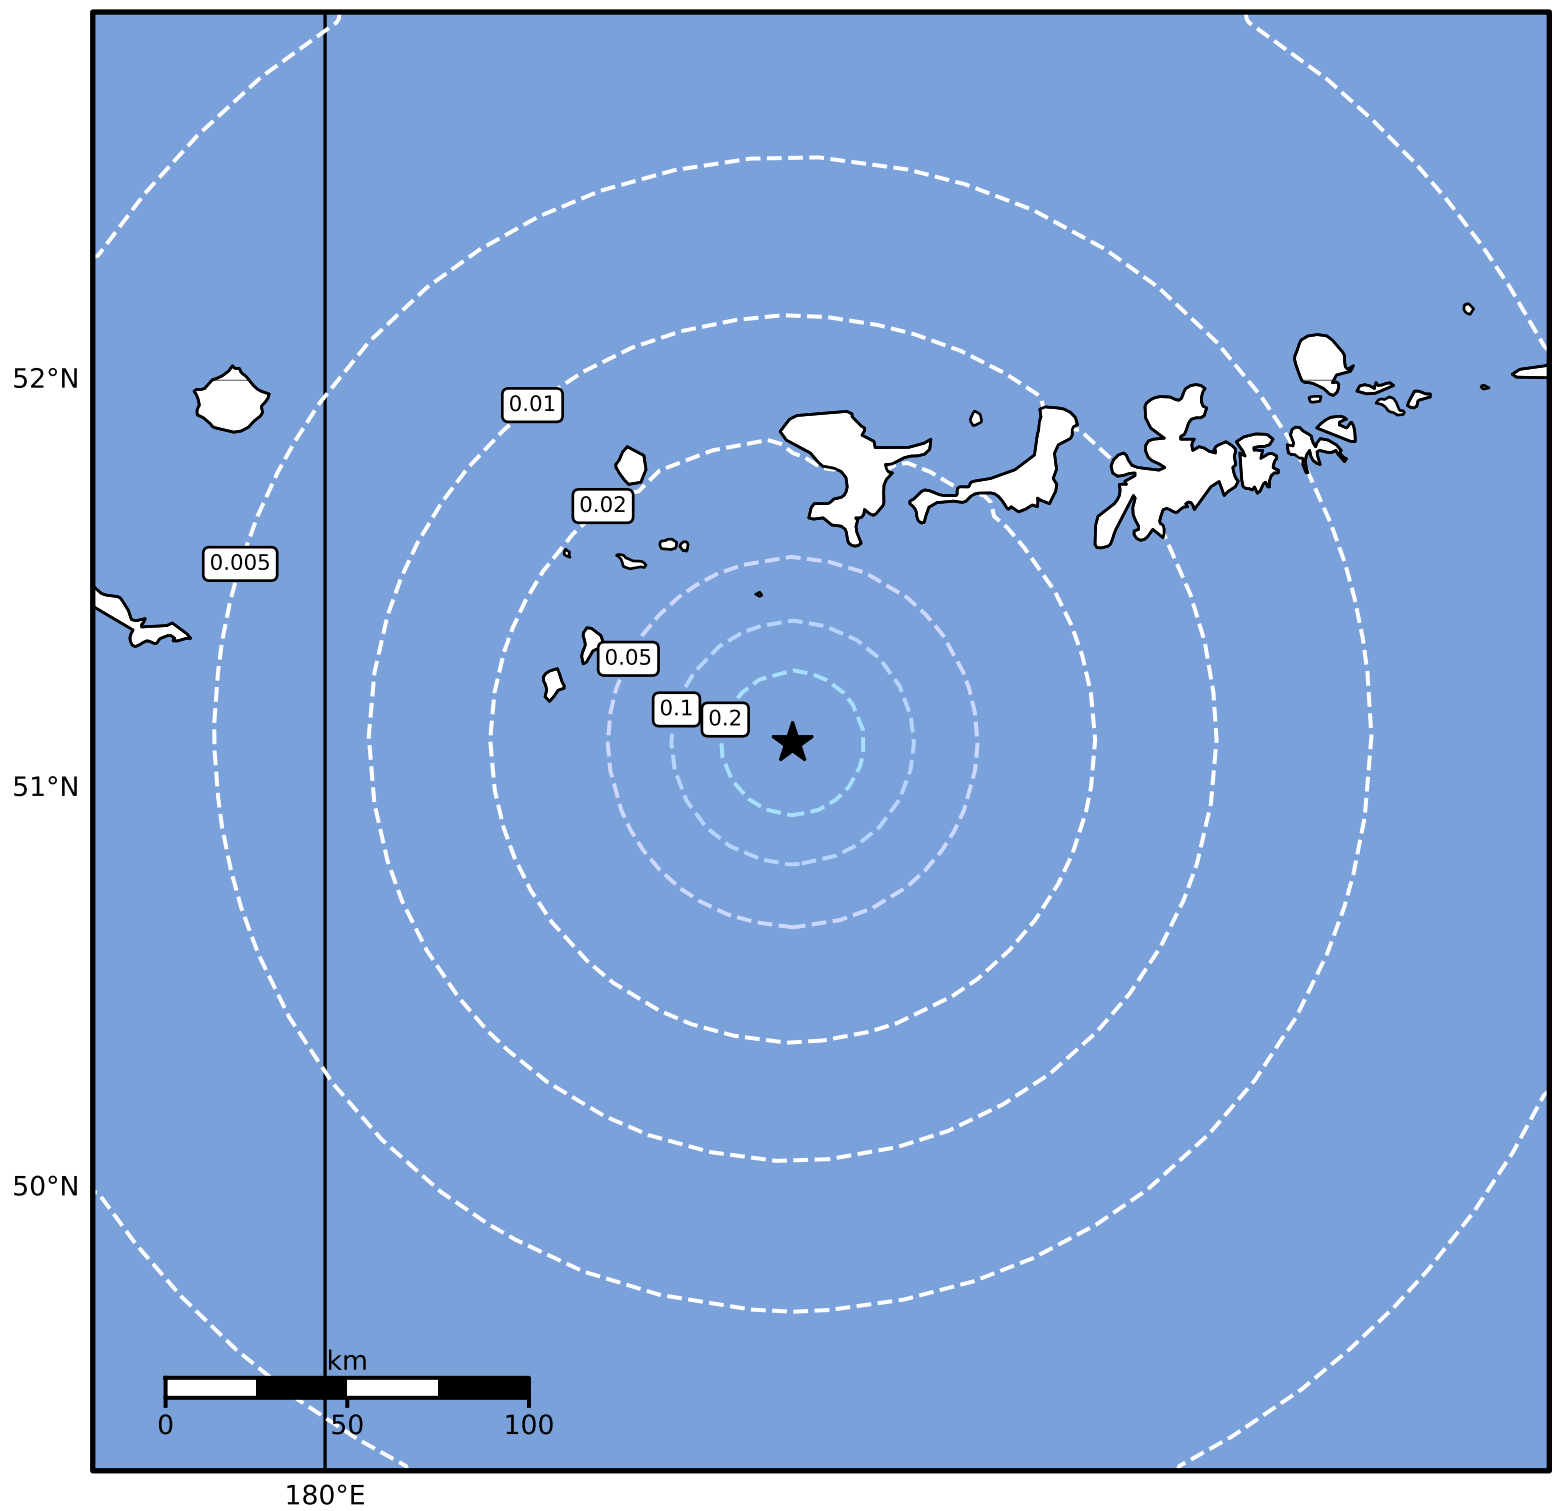

Peak Ground Velocity Map Alaska Earthquake Center
ShakeMap: 135 km (84 miles) SW of Adak
Nov 08, 2024 11:46:49 UTC M4.0 N51.11 W178.16 Depth: 15.5km ID:ak024edu1d44

PGV (cm/s)	0.1	0.2	0.5	1	2	5	10	20	50	100	200
------------	-----	-----	-----	---	---	---	----	----	----	-----	-----

Scale based on Worden et al. (2012)

Version 2: Processed 2024-11-08T16:33:59Z

△ Seismic Instrument ○ Reported Intensity

★ Epicenter