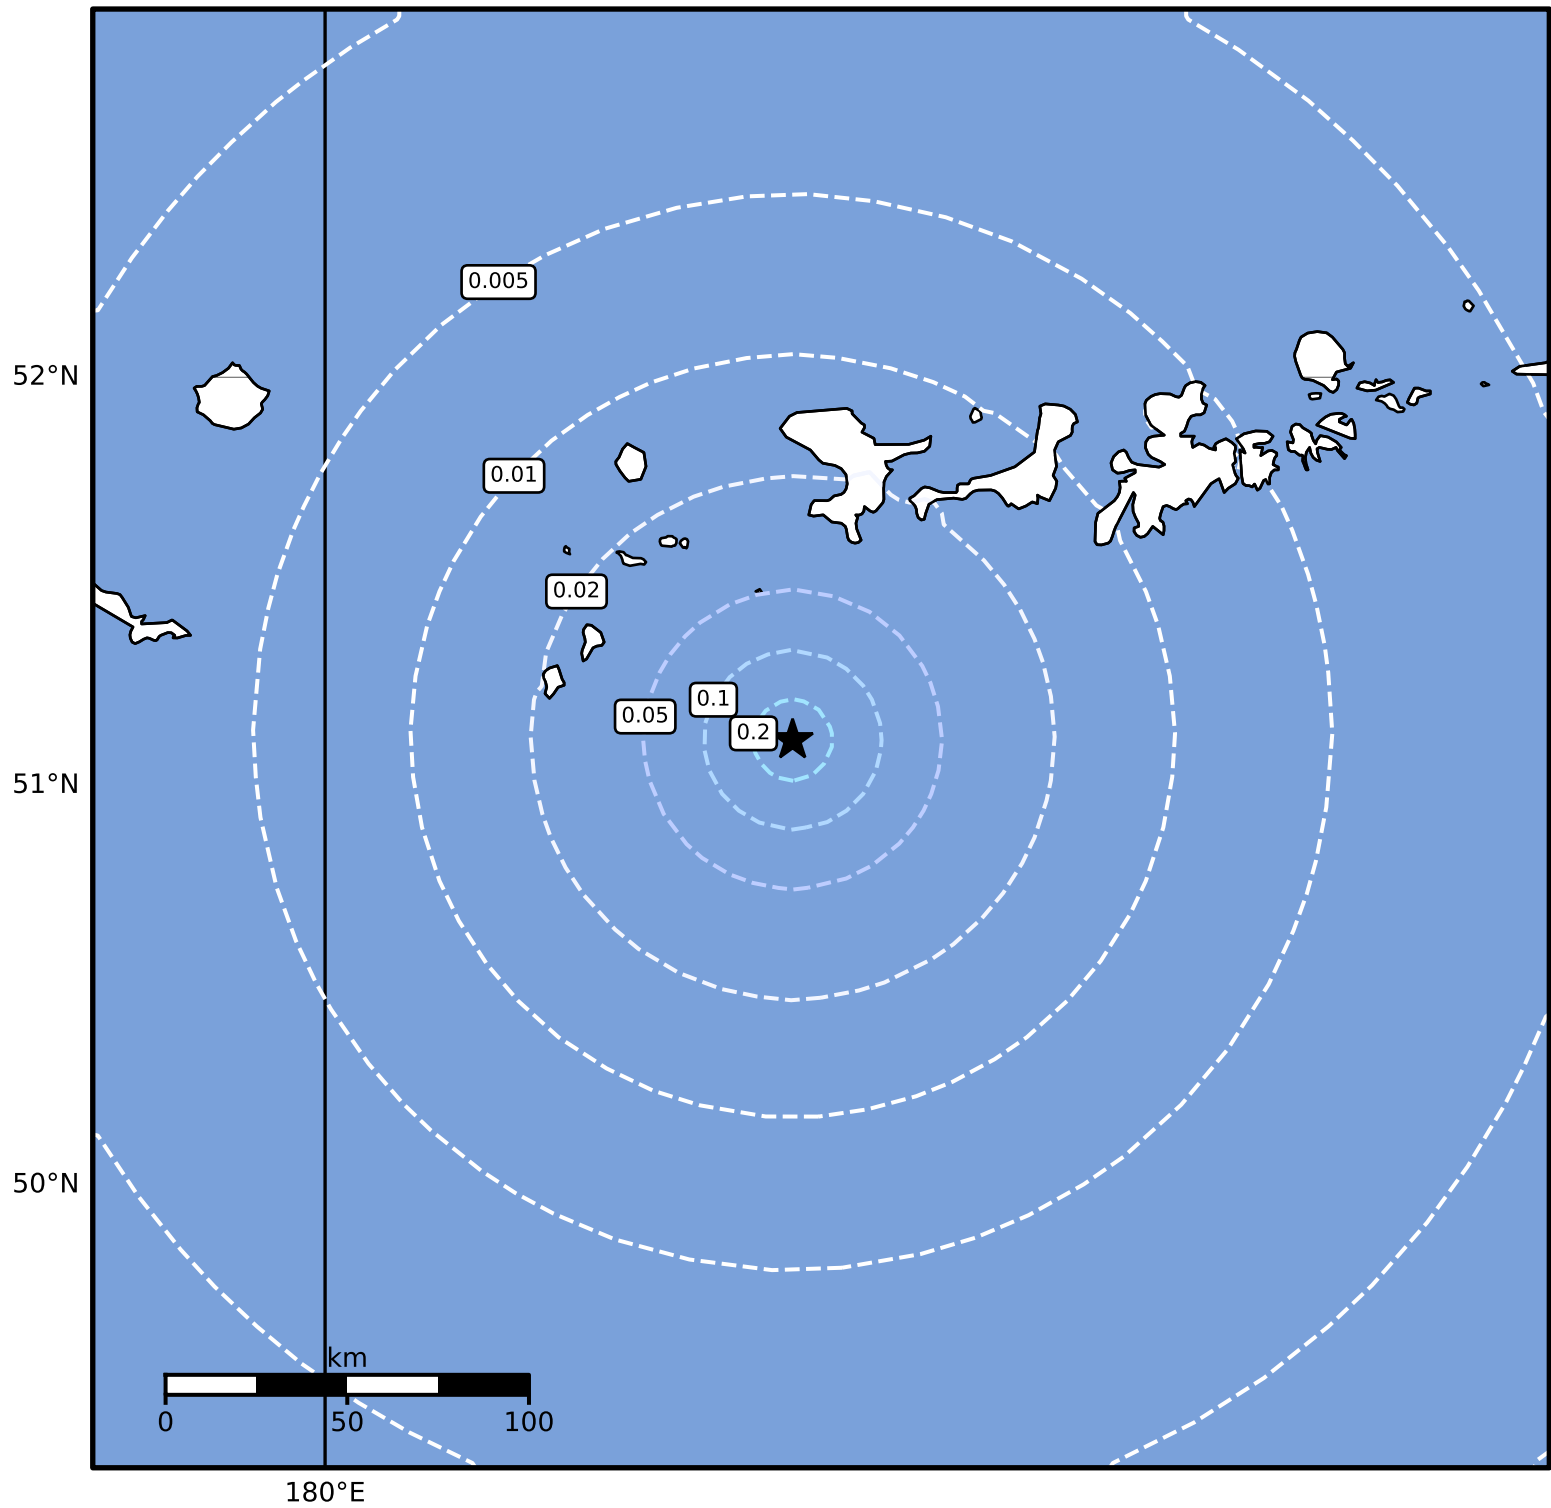

1.0 Second Peak Spectral Acceleration Map Alaska Earthquake Center  
 ShakeMap: 135 km (84 miles) SW of Adak  
 Nov 08, 2024 11:46:49 UTC M4.0 N51.11 W178.16 Depth: 15.5km ID:ak024edu1d44

SA(1.0) (%g)	0.1	0.2	0.5	1	2	5	10	20	50	100	200
--------------	-----	-----	-----	---	---	---	----	----	----	-----	-----

Scale based on Worden et al. (2012)

Version 2: Processed 2024-11-08T16:33:59Z

△ Seismic Instrument ○ Reported Intensity

★ Epicenter