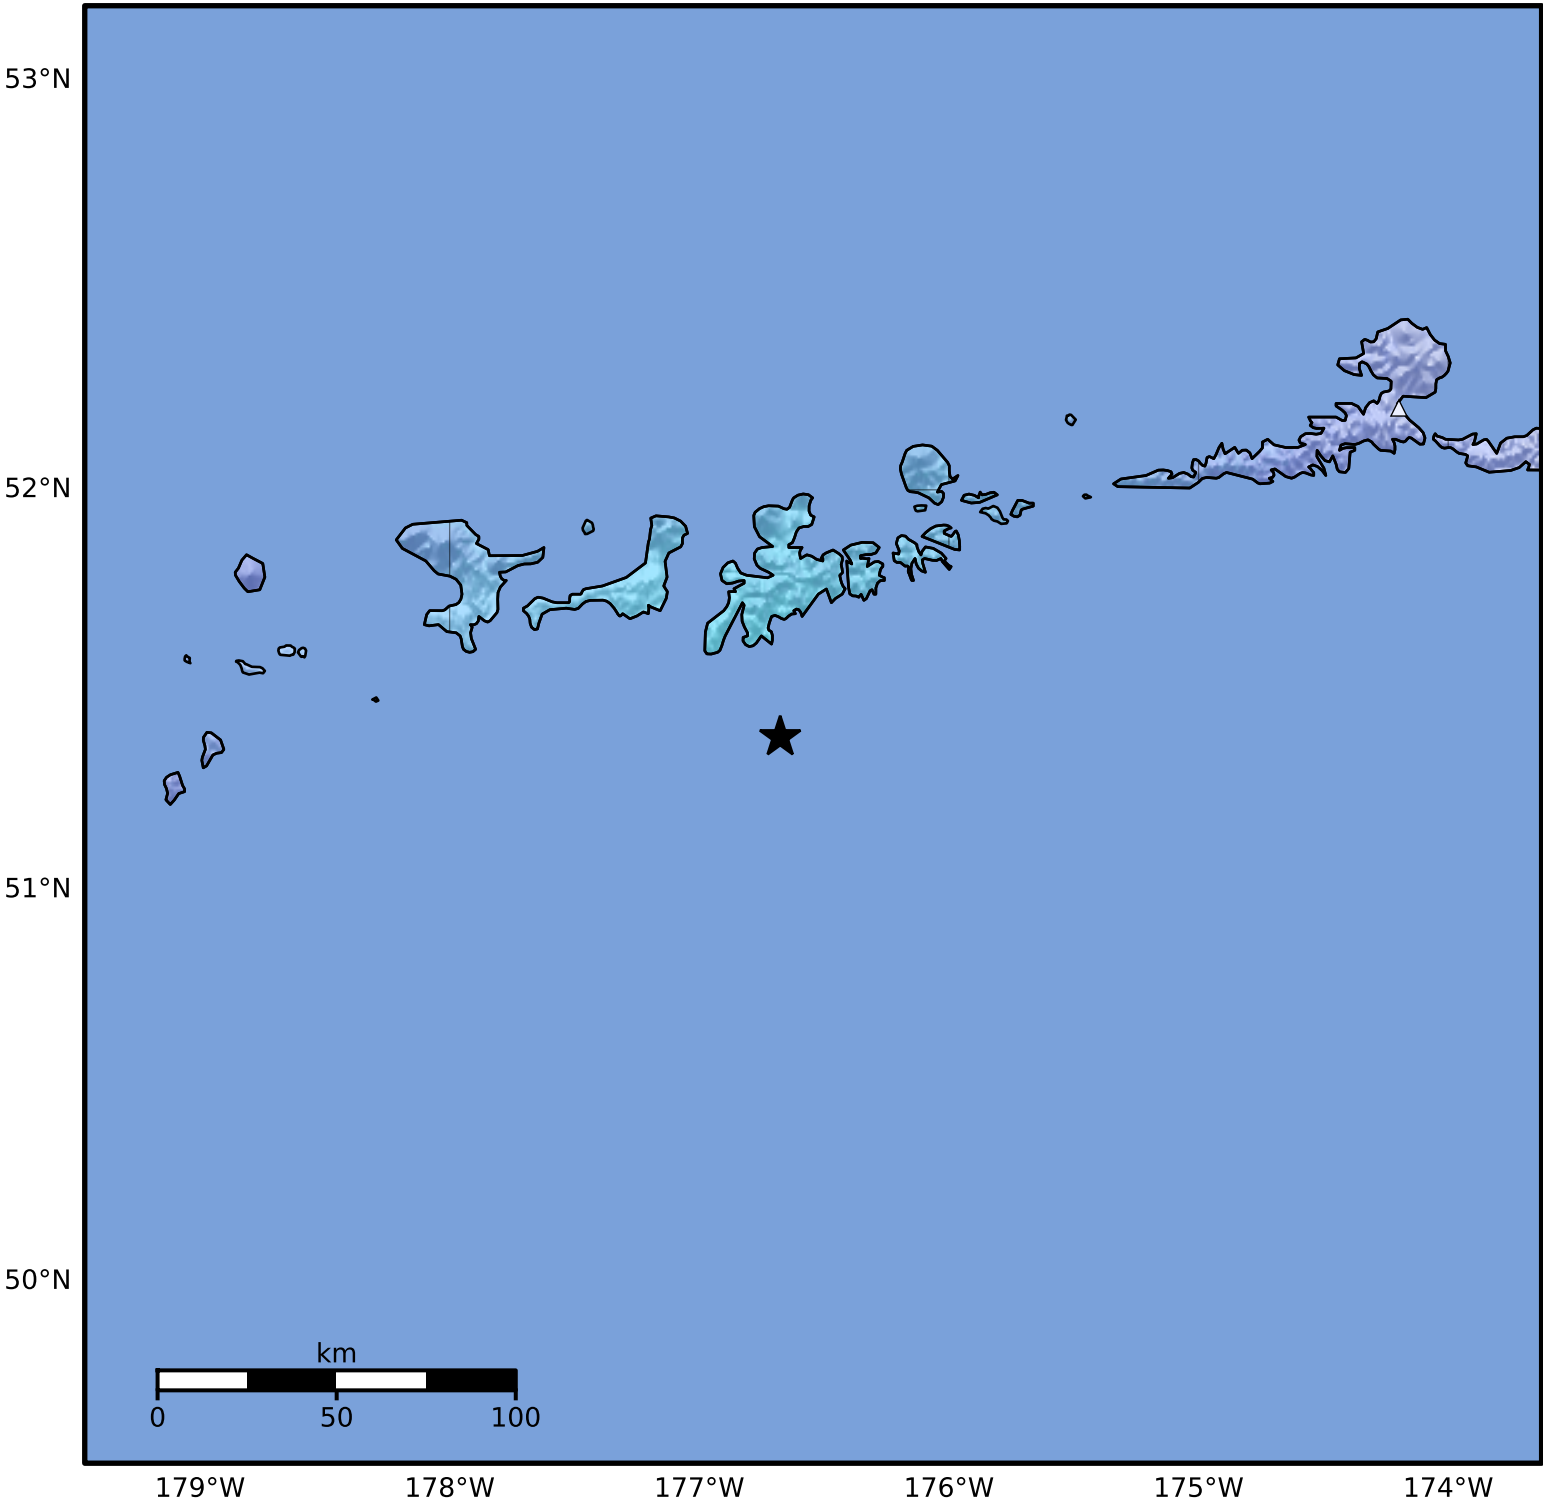

Macroseismic Intensity Map Alaska Earthquake Center
 ShakeMap: 54 km (34 miles) S of Adak
 Nov 08, 2024 14:50:47 UTC M4.9 N51.38 W176.68 Depth: 35.3km ID:ak024edvuijd

SHAKING	Not felt	Weak	Light	Moderate	Strong	Very strong	Severe	Violent	Extreme
DAMAGE	None	None	None	Very light	Light	Moderate	Moderate/heavy	Heavy	Very heavy
PGA(%g)	<0.0464	0.297	2.76	6.2	11.5	21.5	40.1	74.7	>139
PGV(cm/s)	<0.0215	0.135	1.41	4.65	9.64	20	41.4	85.8	>178
INTENSITY	I	II-III	IV	V	VI	VII	VIII	IX	X+

Scale based on Worden et al. (2012)

Version 2: Processed 2024-11-08T15:23:22Z

△ Seismic Instrument ○ Reported Intensity

★ Epicenter