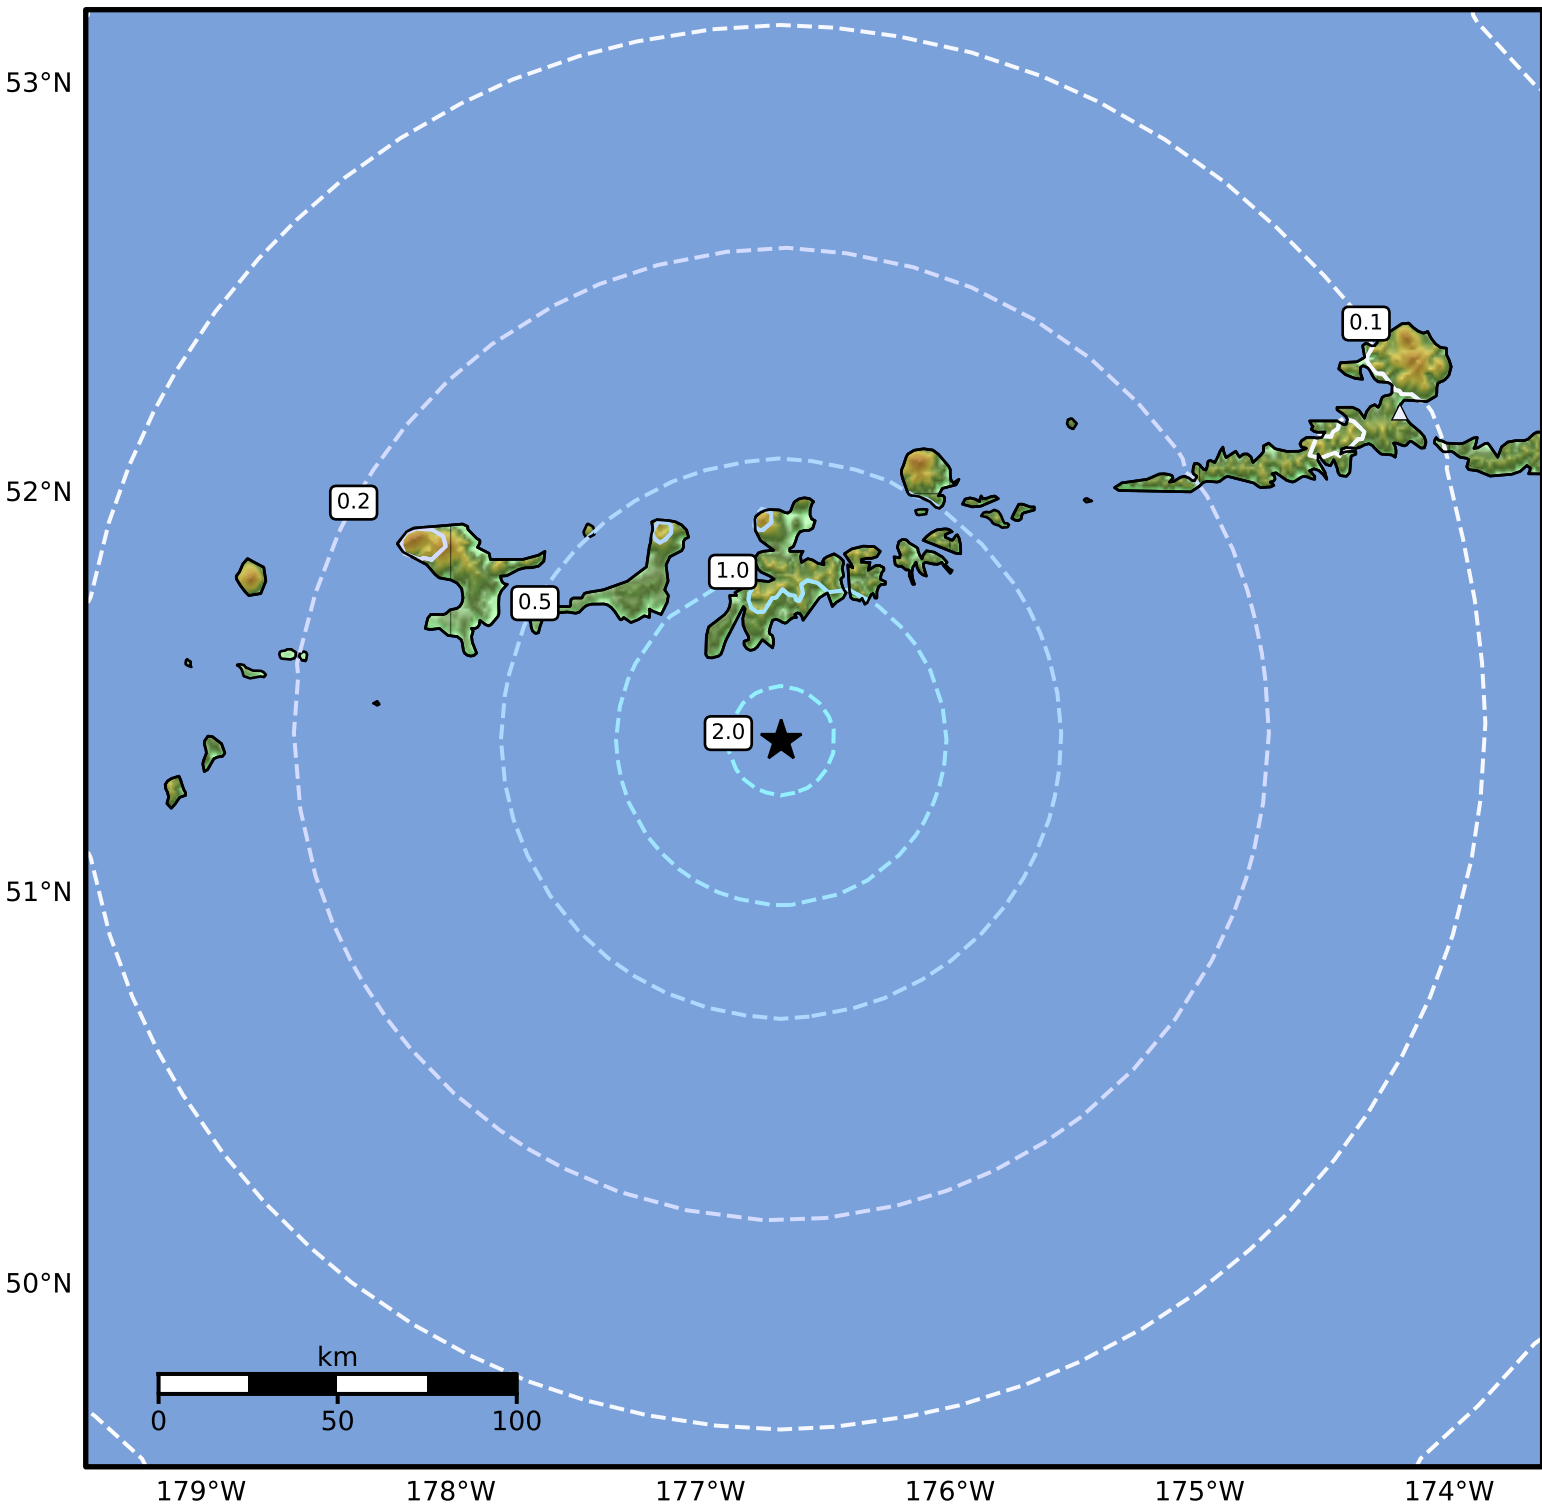

0.3 Second Peak Spectral Acceleration Map Alaska Earthquake Center
 ShakeMap: 54 km (34 miles) S of Adak
 Nov 08, 2024 14:50:47 UTC M4.9 N51.38 W176.68 Depth: 35.3km ID:ak024edvuijd

SA(0.3) (%g)	0.1	0.2	0.5	1	2	5	10	20	50	100	200
--------------	-----	-----	-----	---	---	---	----	----	----	-----	-----

Scale based on Worden et al. (2012)

Version 2: Processed 2024-11-08T15:23:22Z

△ Seismic Instrument ○ Reported Intensity

★ Epicenter