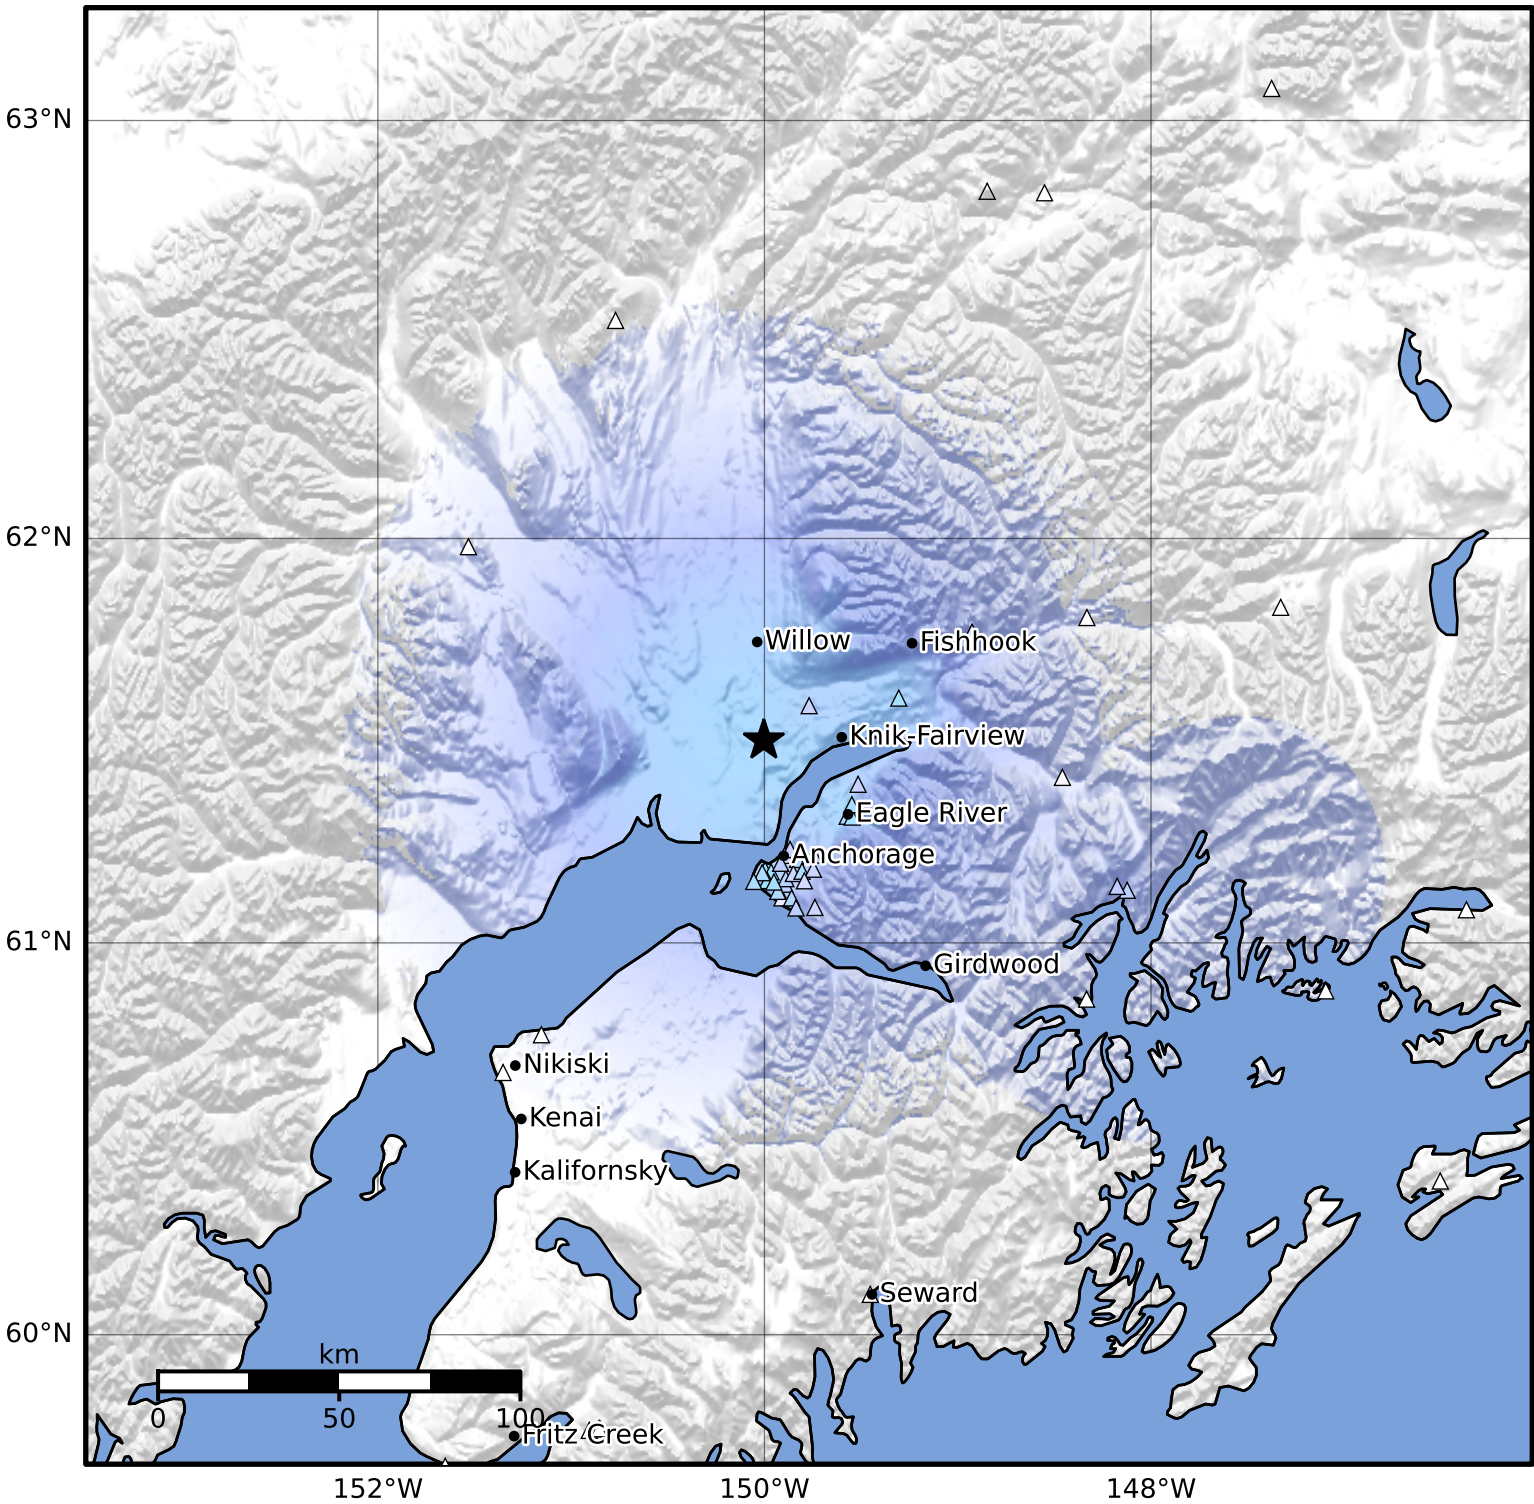

Macroseismic Intensity Map Alaska Earthquake Center
 ShakeMap: 26 km (16 miles) S of Willow
 Nov 10, 2024 22:29:06 UTC M3.6 N61.50 W150.00 Depth: 35.1km ID:ak024ehbk326

SHAKING	Not felt	Weak	Light	Moderate	Strong	Very strong	Severe	Violent	Extreme
DAMAGE	None	None	None	Very light	Light	Moderate	Moderate/heavy	Heavy	Very heavy
PGA(%g)	<0.0464	0.297	2.76	6.2	11.5	21.5	40.1	74.7	>139
PGV(cm/s)	<0.0215	0.135	1.41	4.65	9.64	20	41.4	85.8	>178
INTENSITY	I	II-III	IV	V	VI	VII	VIII	IX	X+

Scale based on Worden et al. (2012)

Version 2: Processed 2024-11-10T22:53:12Z

△ Seismic Instrument ○ Reported Intensity

★ Epicenter