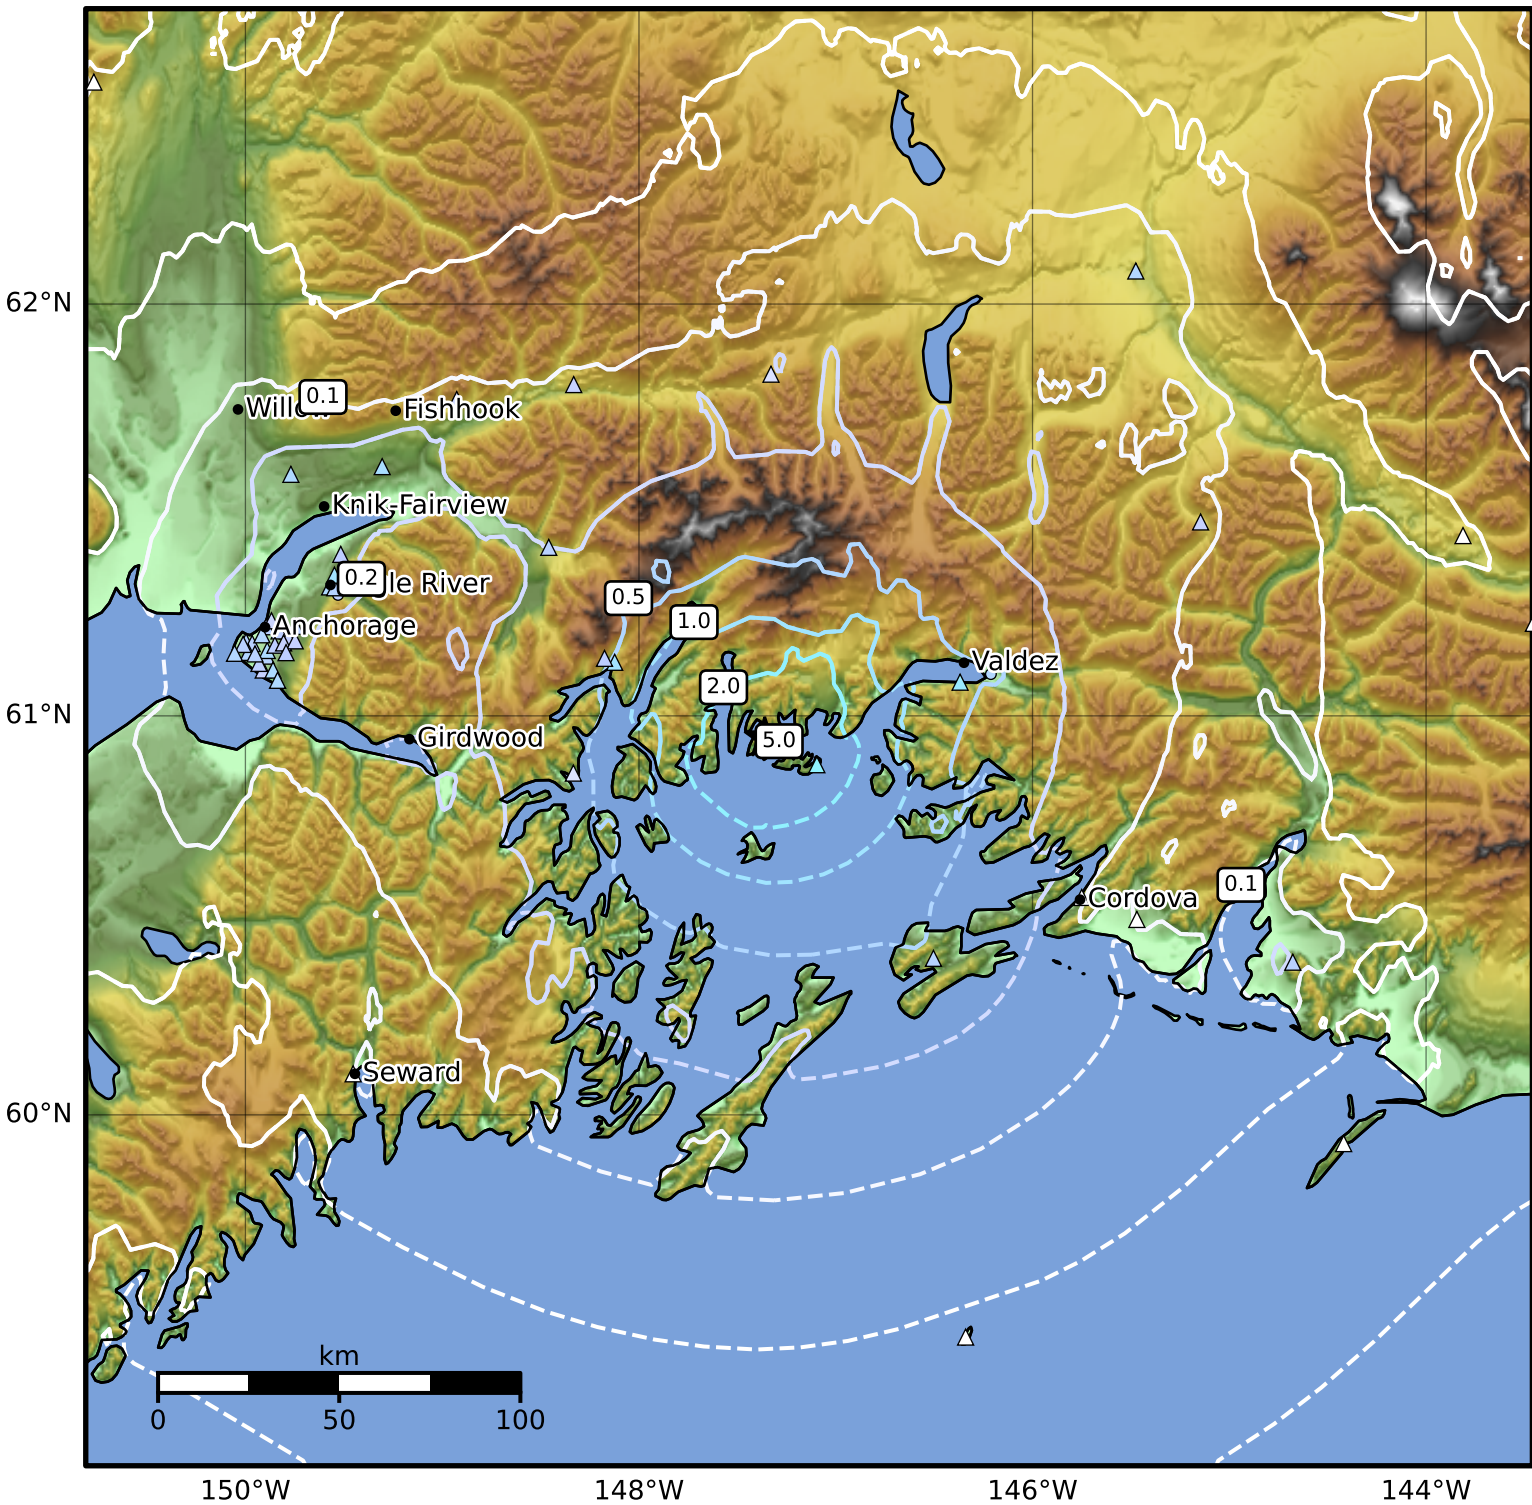

0.3 Second Peak Spectral Acceleration Map Alaska Earthquake Center
 ShakeMap: 38 km (24 miles) WNW of Tatitlek
 Nov 13, 2024 09:07:03 UTC M4.5 N60.94 W147.36 Depth: 16.2km ID:ak024em2arnr

SA(0.3) (%g)	0.1	0.2	0.5	1	2	5	10	20	50	100	200
--------------	-----	-----	-----	---	---	---	----	----	----	-----	-----

Scale based on Worden et al. (2012)

Version 2: Processed 2024-11-13T09:28:30Z

△ Seismic Instrument ○ Reported Intensity

★ Epicenter