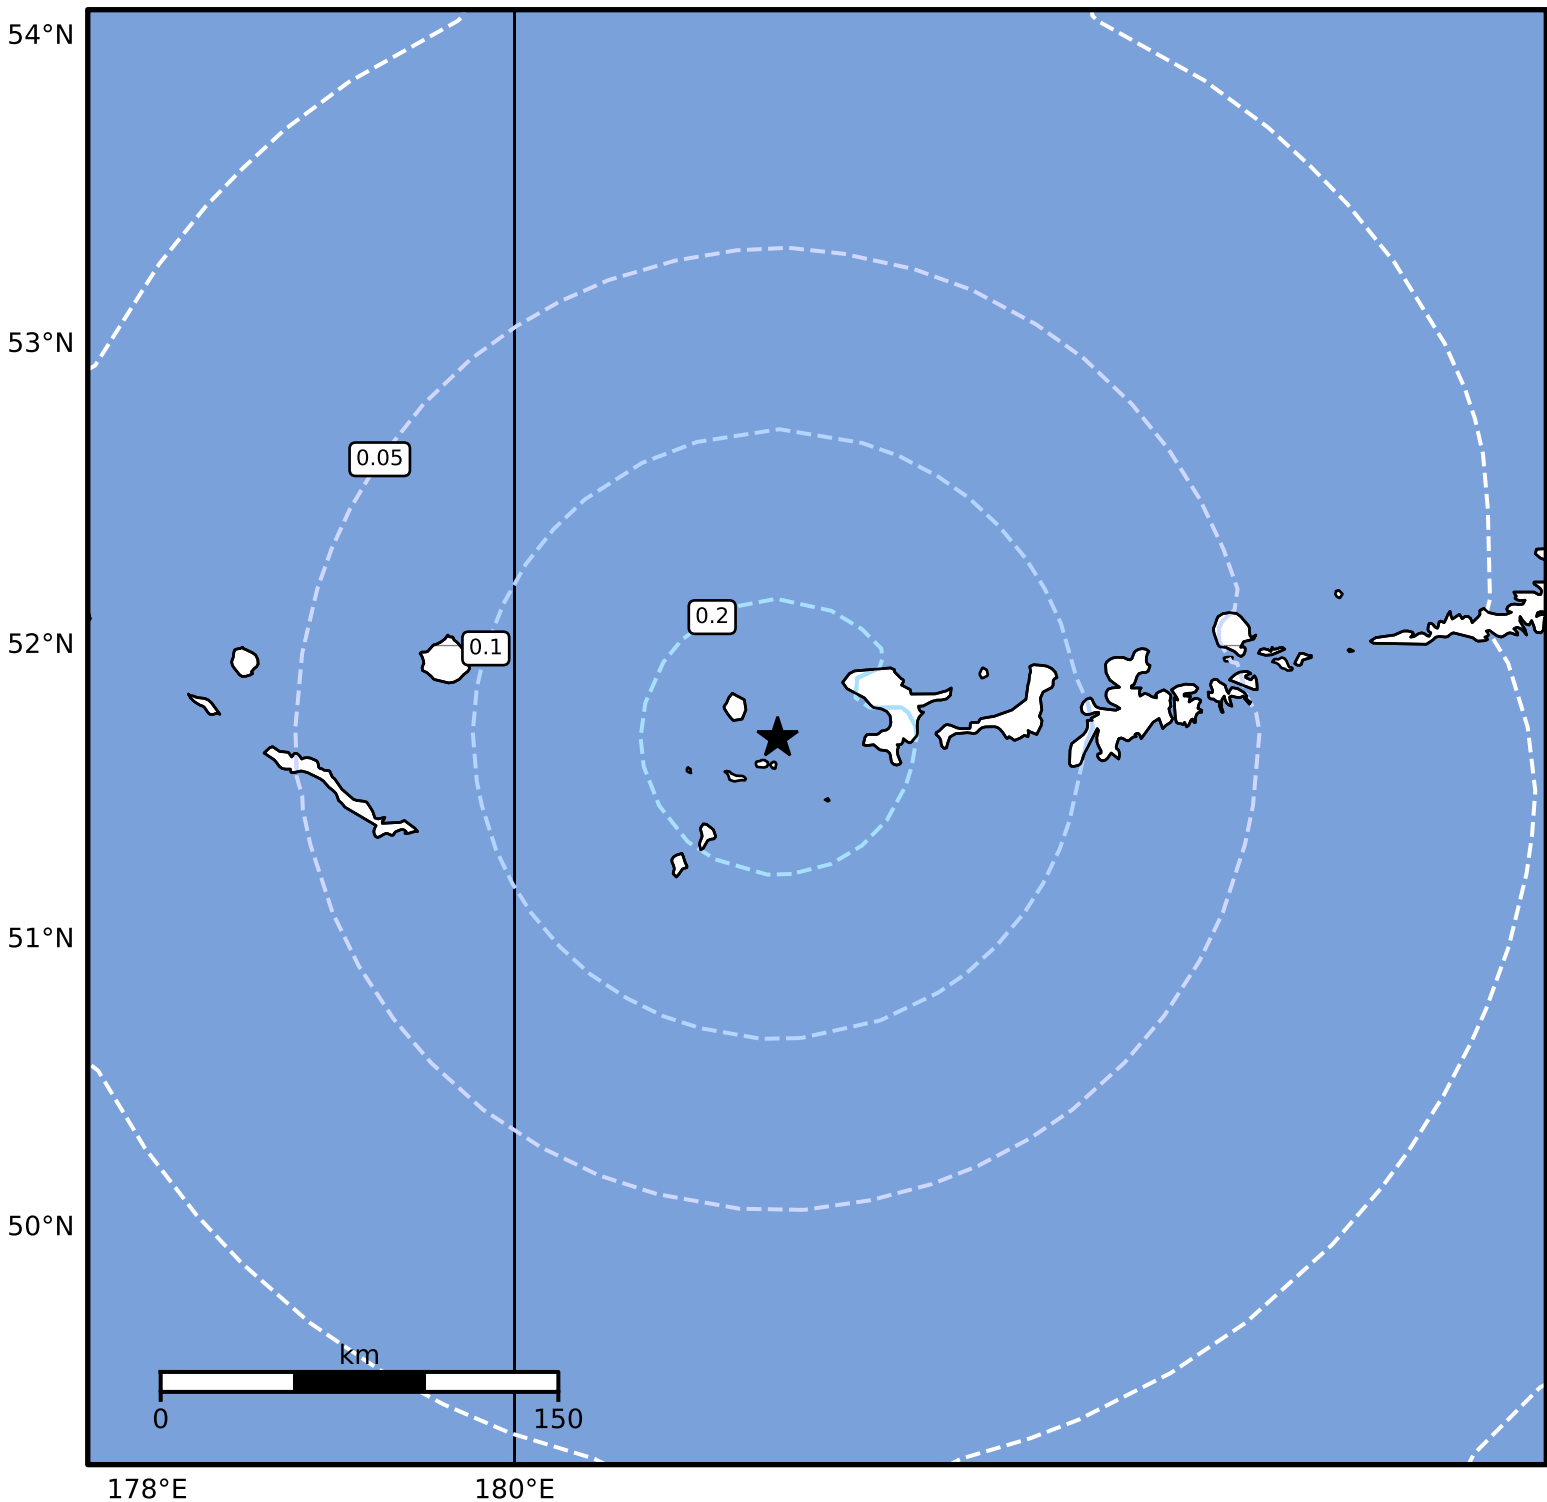

Peak Ground Velocity Map Alaska Earthquake Center
ShakeMap: 133 km (83 miles) W of Adak
Nov 14, 2024 21:49:13 UTC M4.9 N51.69 W178.57 Depth: 88.3km ID:ak024enx8cfb

PGV (cm/s)	0.1	0.2	0.5	1	2	5	10	20	50	100	200
------------	-----	-----	-----	---	---	---	----	----	----	-----	-----

Scale based on Worden et al. (2012)

Version 2: Processed 2024-11-14T23:59:59Z

△ Seismic Instrument ○ Reported Intensity

★ Epicenter