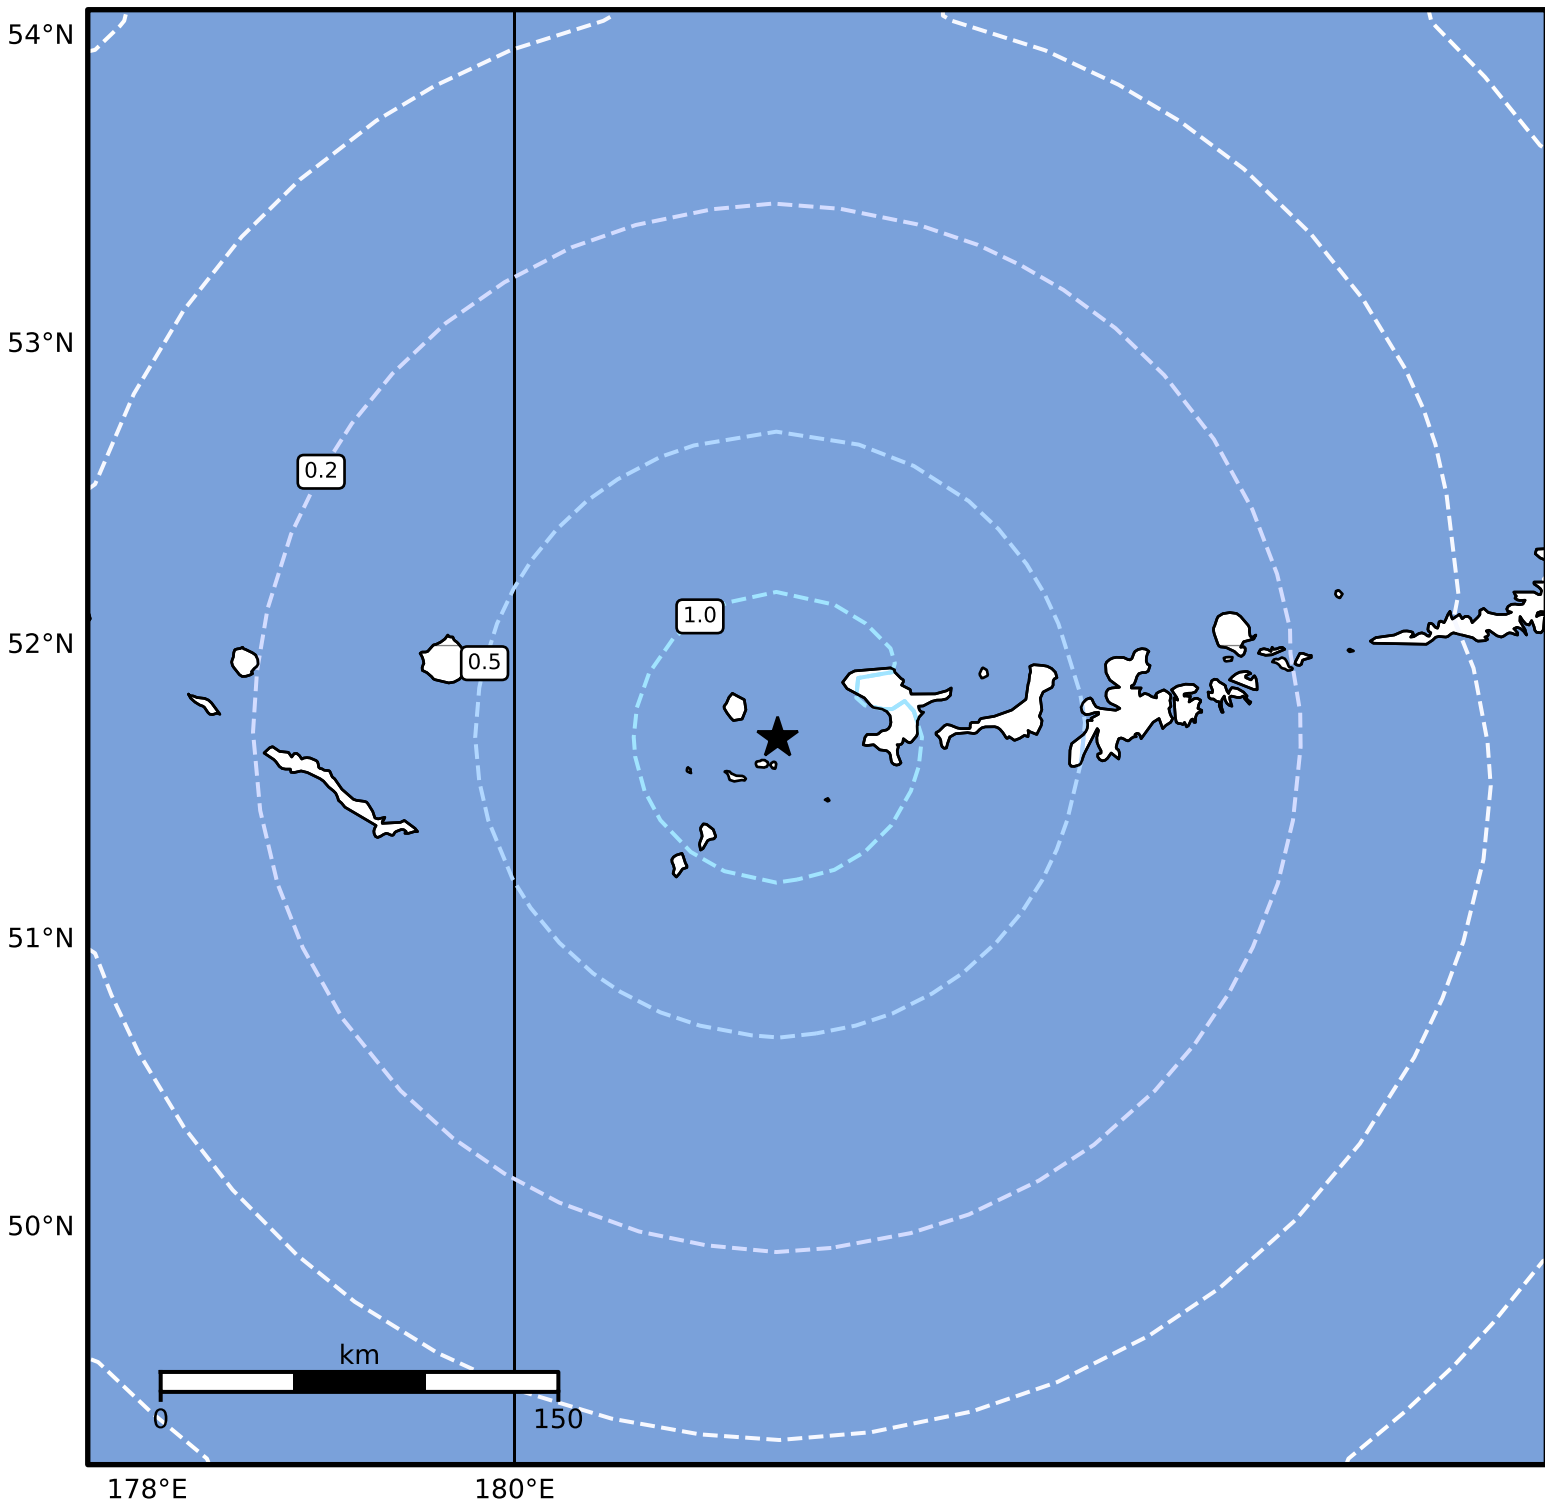

0.3 Second Peak Spectral Acceleration Map Alaska Earthquake Center
ShakeMap: 133 km (83 miles) W of Adak
Nov 14, 2024 21:49:13 UTC M4.9 N51.69 W178.57 Depth: 88.3km ID:ak024enx8cfb

SA(0.3) (%g)	0.1	0.2	0.5	1	2	5	10	20	50	100	200
--------------	-----	-----	-----	---	---	---	----	----	----	-----	-----

Scale based on Worden et al. (2012)

Version 2: Processed 2024-11-14T23:59:59Z

△ Seismic Instrument ○ Reported Intensity

★ Epicenter