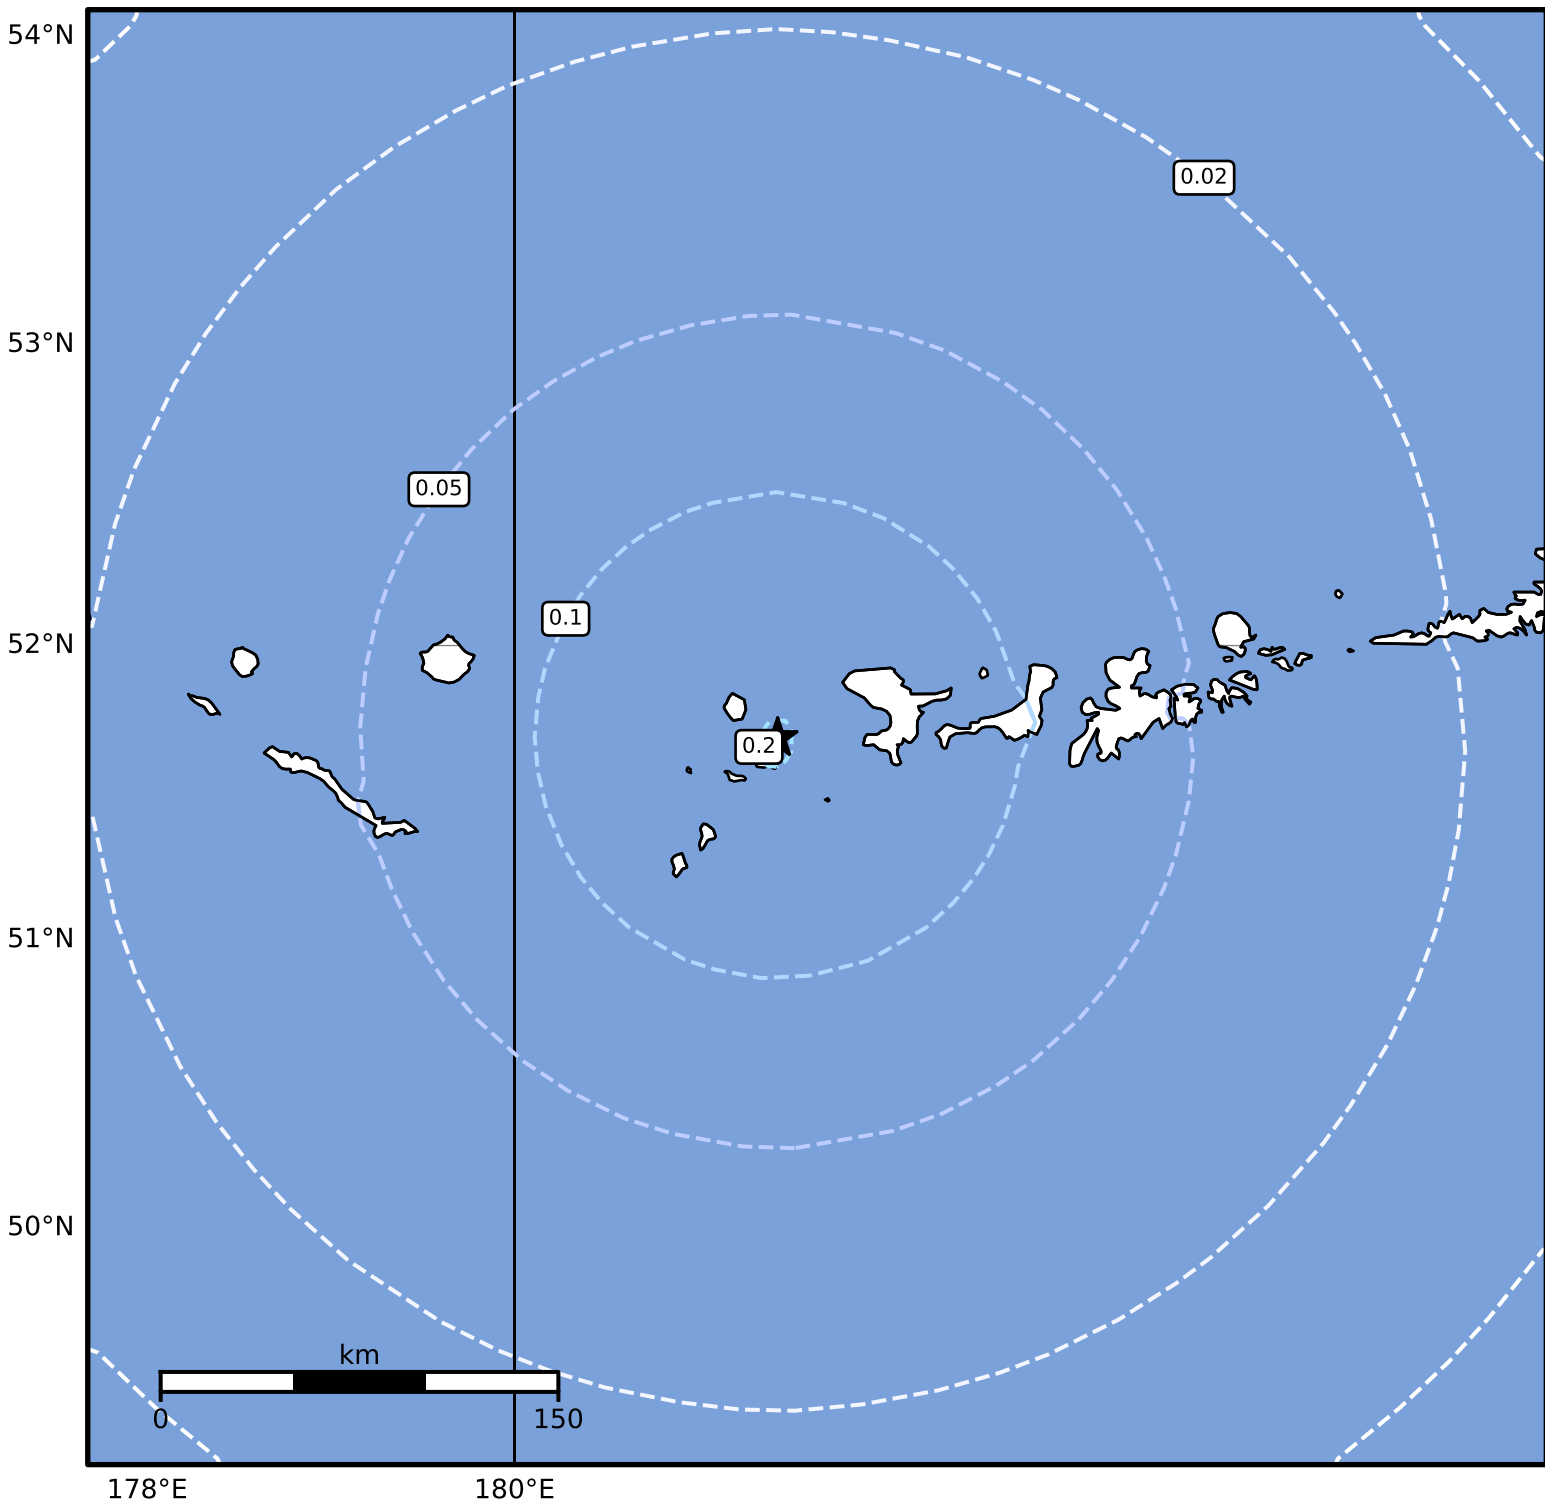

1.0 Second Peak Spectral Acceleration Map Alaska Earthquake Center  
 ShakeMap: 133 km (83 miles) W of Adak  
 Nov 14, 2024 21:49:13 UTC M4.9 N51.69 W178.57 Depth: 88.3km ID:ak024enx8cfb

SA(1.0) (%g)	0.1	0.2	0.5	1	2	5	10	20	50	100	200
--------------	-----	-----	-----	---	---	---	----	----	----	-----	-----

Scale based on Worden et al. (2012)

Version 2: Processed 2024-11-14T23:59:59Z

△ Seismic Instrument ○ Reported Intensity

★ Epicenter