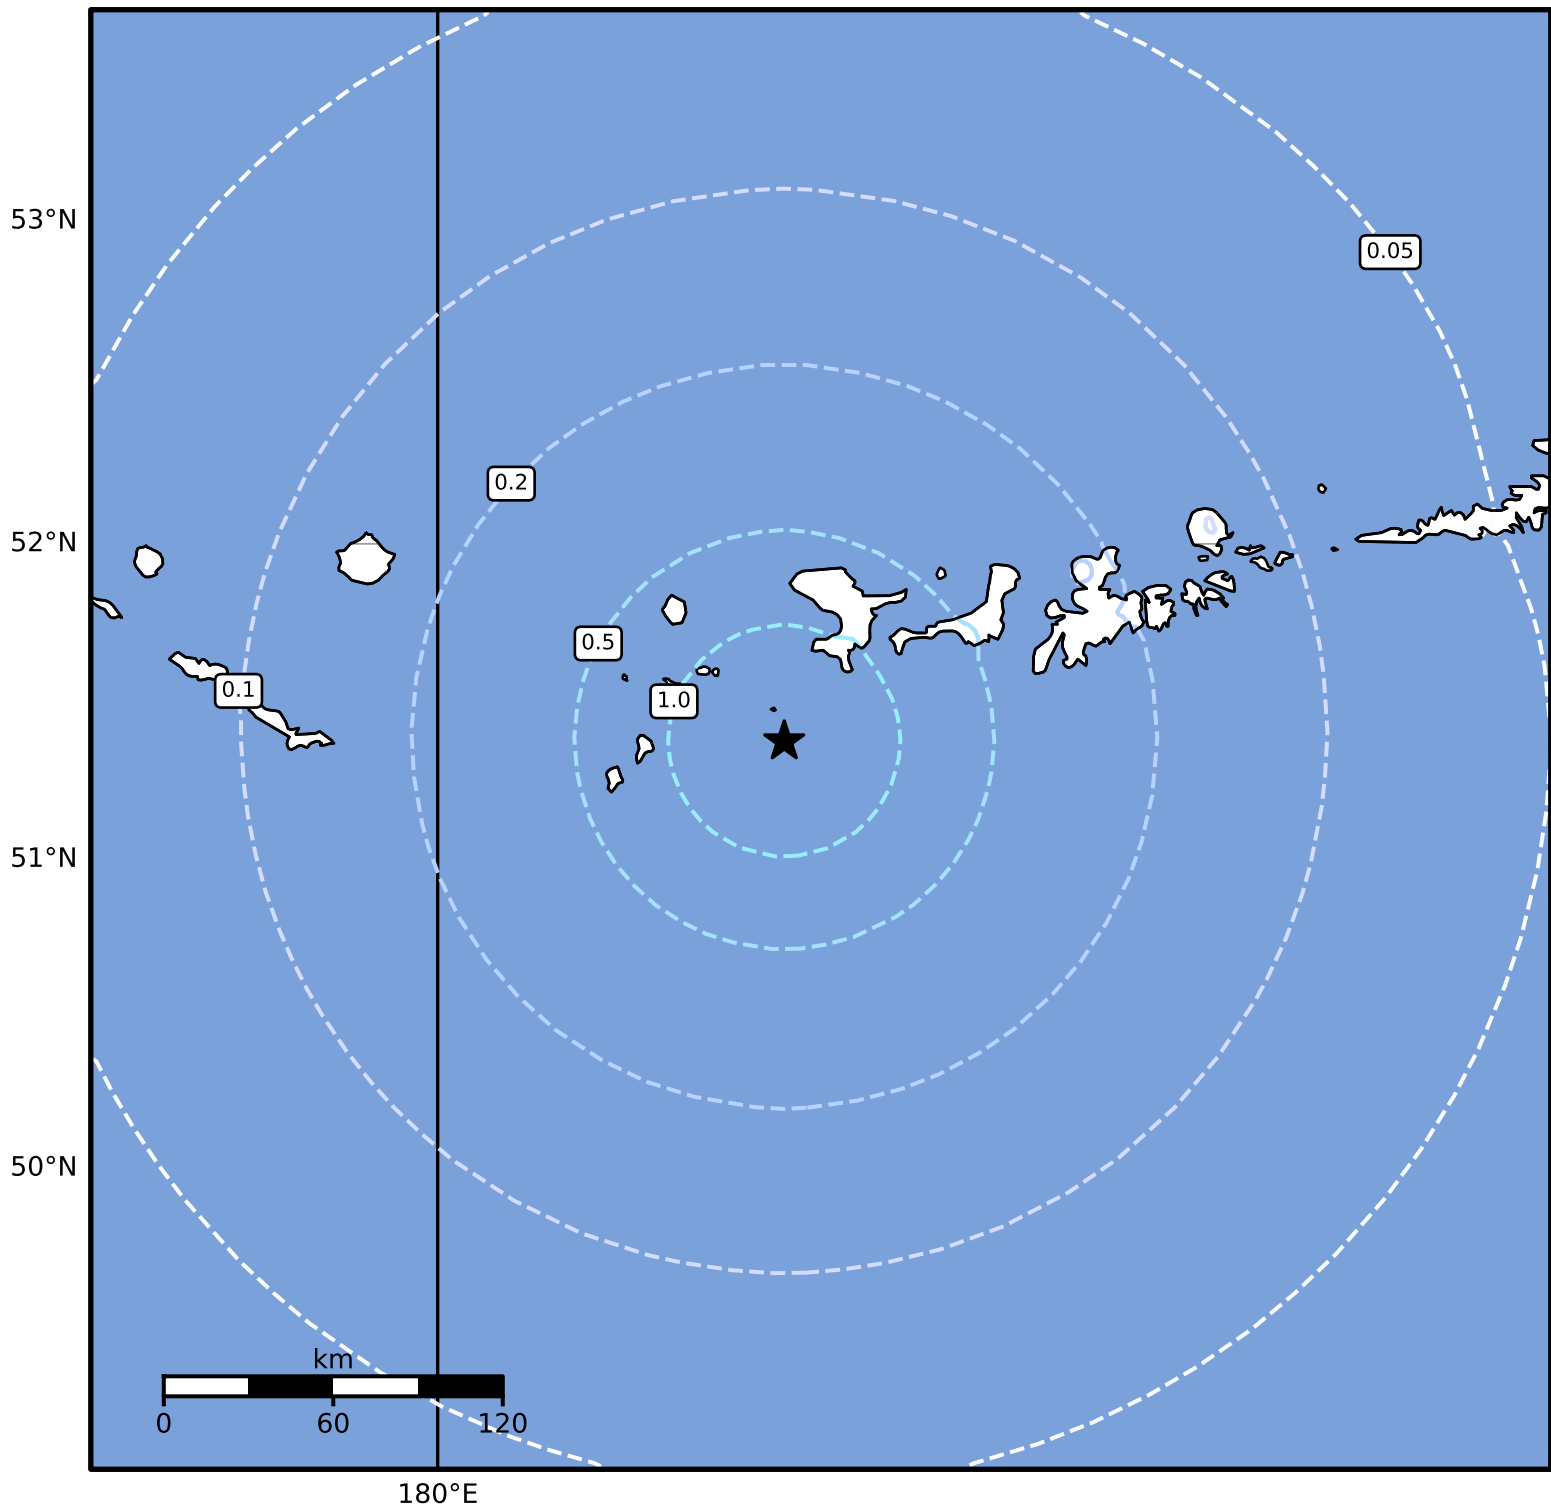

Peak Ground Acceleration Map Alaska Earthquake Center
ShakeMap: 123 km (76 miles) WSW of Adak
Nov 15, 2024 00:11:56 UTC M5.1 N51.38 W178.24 Depth: 39.2km ID:ak024ep81j9v

PGA (%g)	0.1	0.2	0.5	1	2	5	10	20	50	100	200
----------	-----	-----	-----	---	---	---	----	----	----	-----	-----

Scale based on Worden et al. (2012)

Version 5: Processed 2024-11-15T00:46:16Z

△ Seismic Instrument ○ Reported Intensity

★ Epicenter