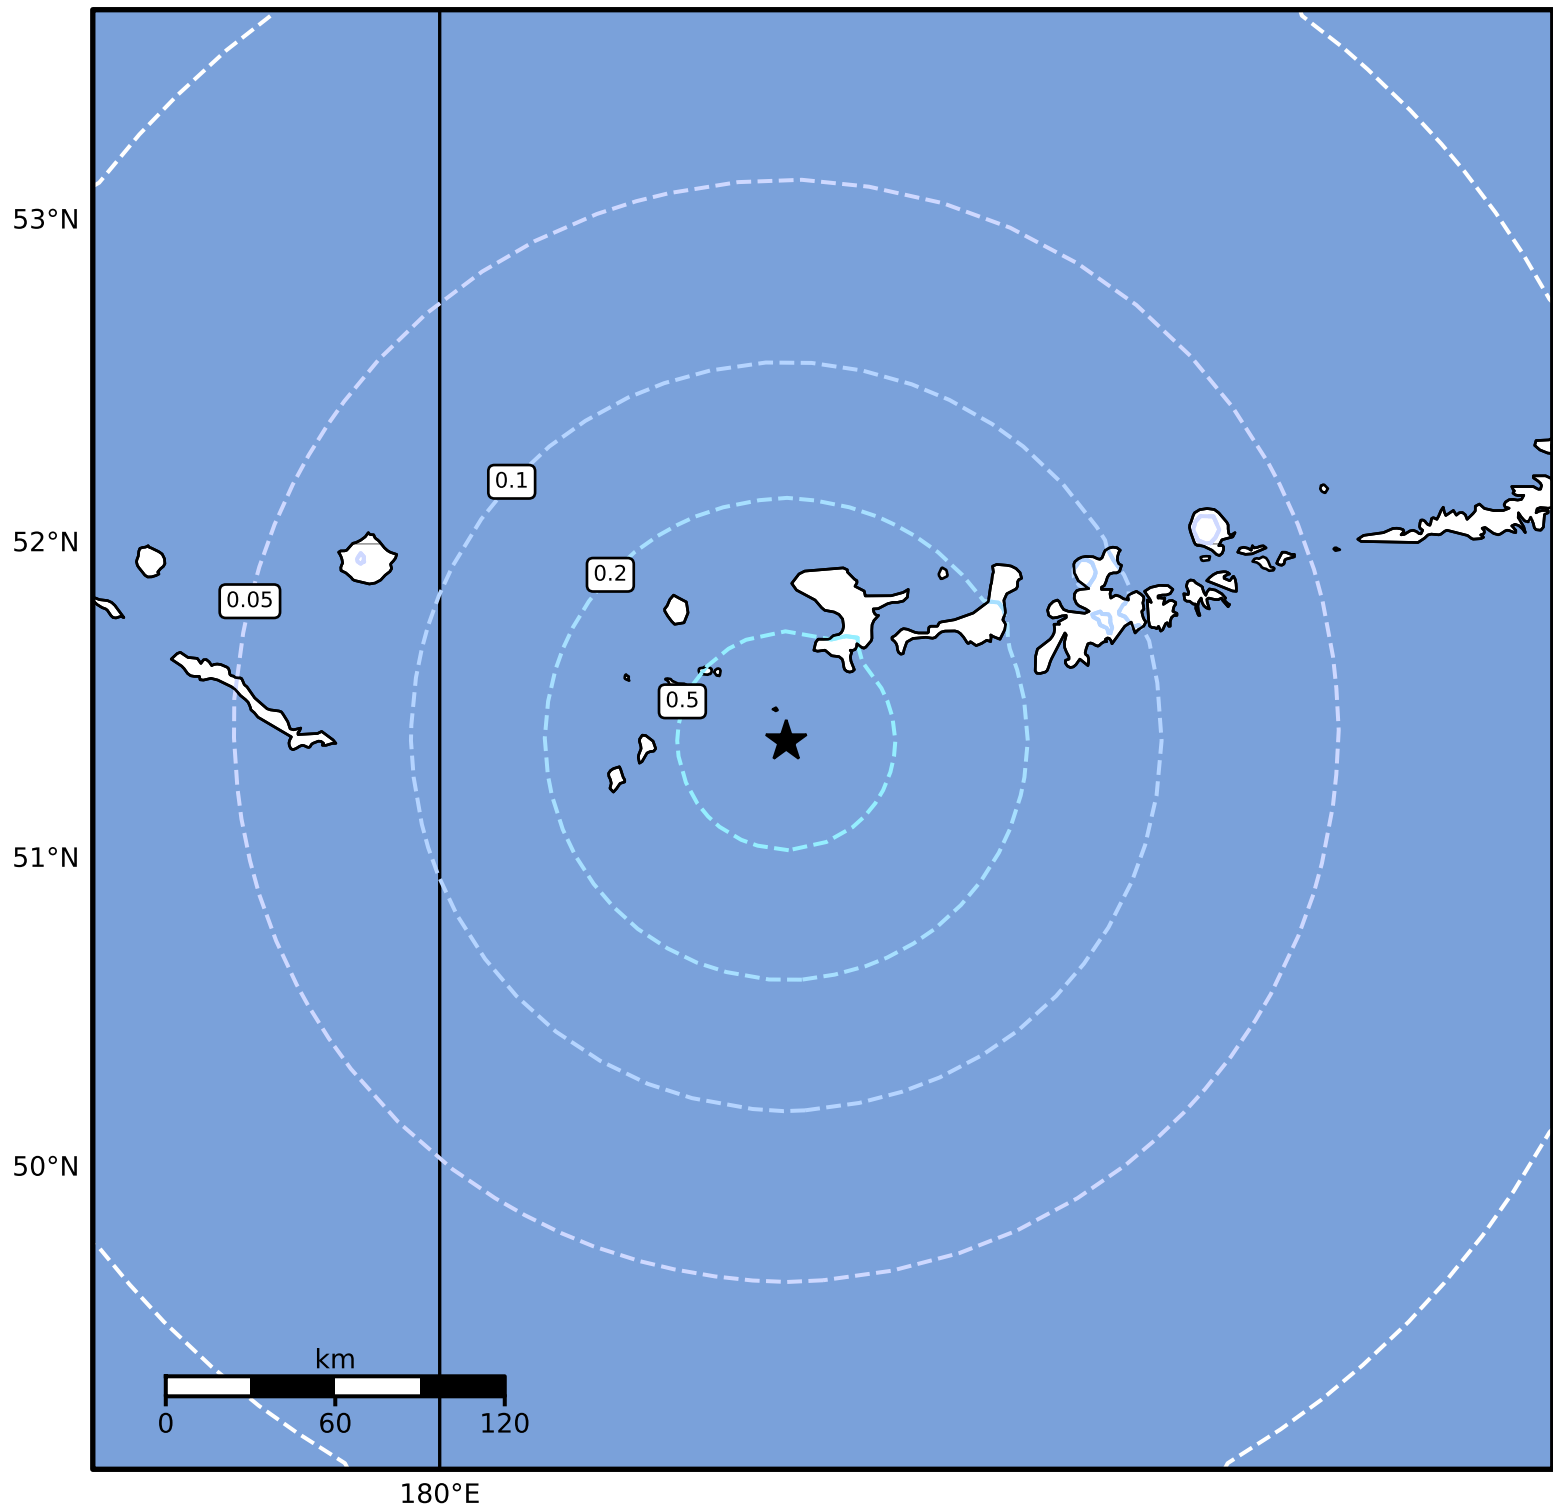

Peak Ground Velocity Map Alaska Earthquake Center
ShakeMap: 123 km (76 miles) WSW of Adak
Nov 15, 2024 00:11:56 UTC M5.1 N51.38 W178.24 Depth: 39.2km ID:ak024ep81j9v

PGV (cm/s)	0.1	0.2	0.5	1	2	5	10	20	50	100	200
-------------------	------------	------------	------------	----------	----------	----------	-----------	-----------	-----------	------------	------------

Scale based on Worden et al. (2012)

Version 5: Processed 2024-11-15T00:46:16Z

△ Seismic Instrument ○ Reported Intensity

★ Epicenter