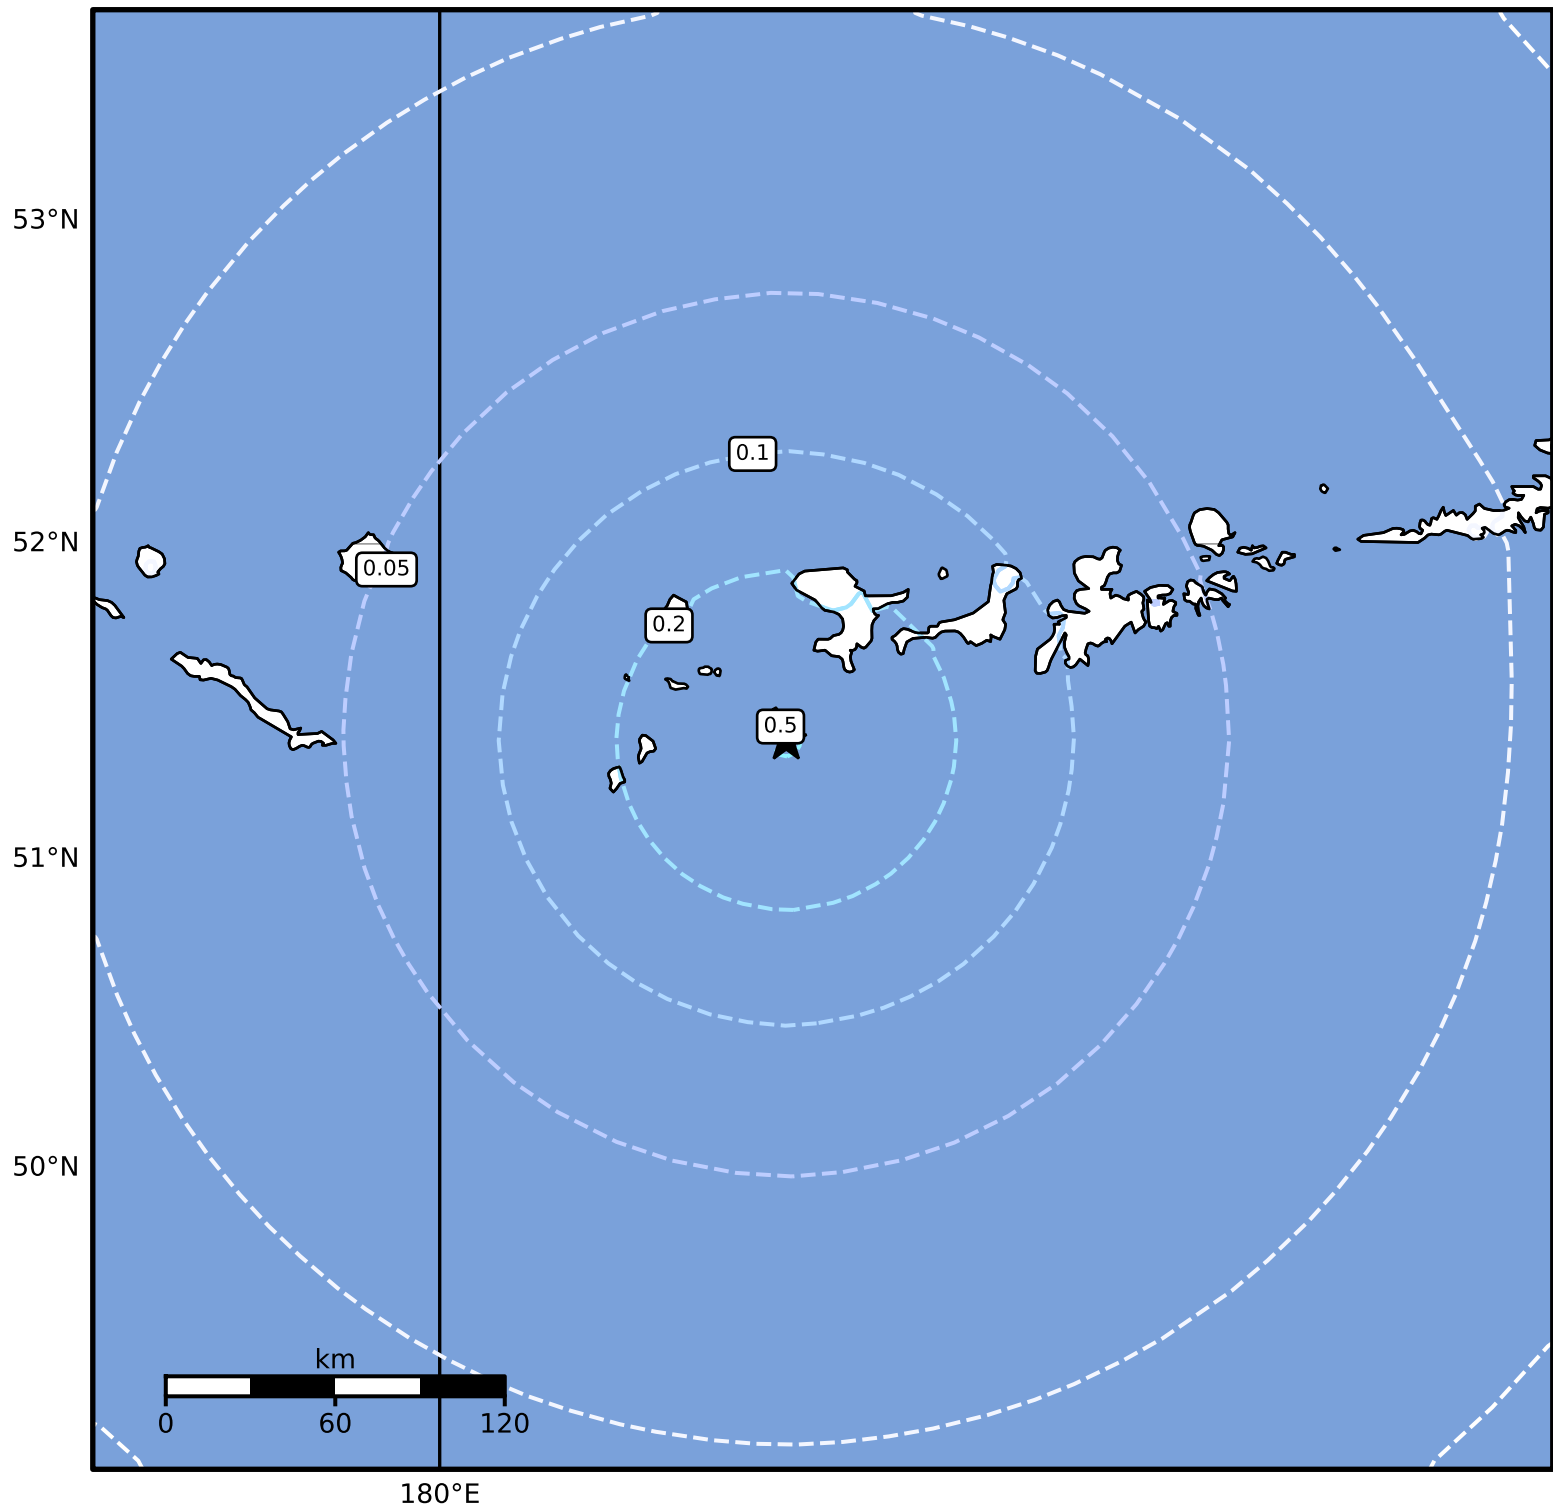

1.0 Second Peak Spectral Acceleration Map Alaska Earthquake Center
 ShakeMap: 123 km (76 miles) WSW of Adak
 Nov 15, 2024 00:11:56 UTC M5.1 N51.38 W178.24 Depth: 39.2km ID:ak024ep81j9v

SA(1.0) (%g)	0.1	0.2	0.5	1	2	5	10	20	50	100	200
--------------	-----	-----	-----	---	---	---	----	----	----	-----	-----

Scale based on Worden et al. (2012)

Version 5: Processed 2024-11-15T00:46:16Z

△ Seismic Instrument ○ Reported Intensity

★ Epicenter