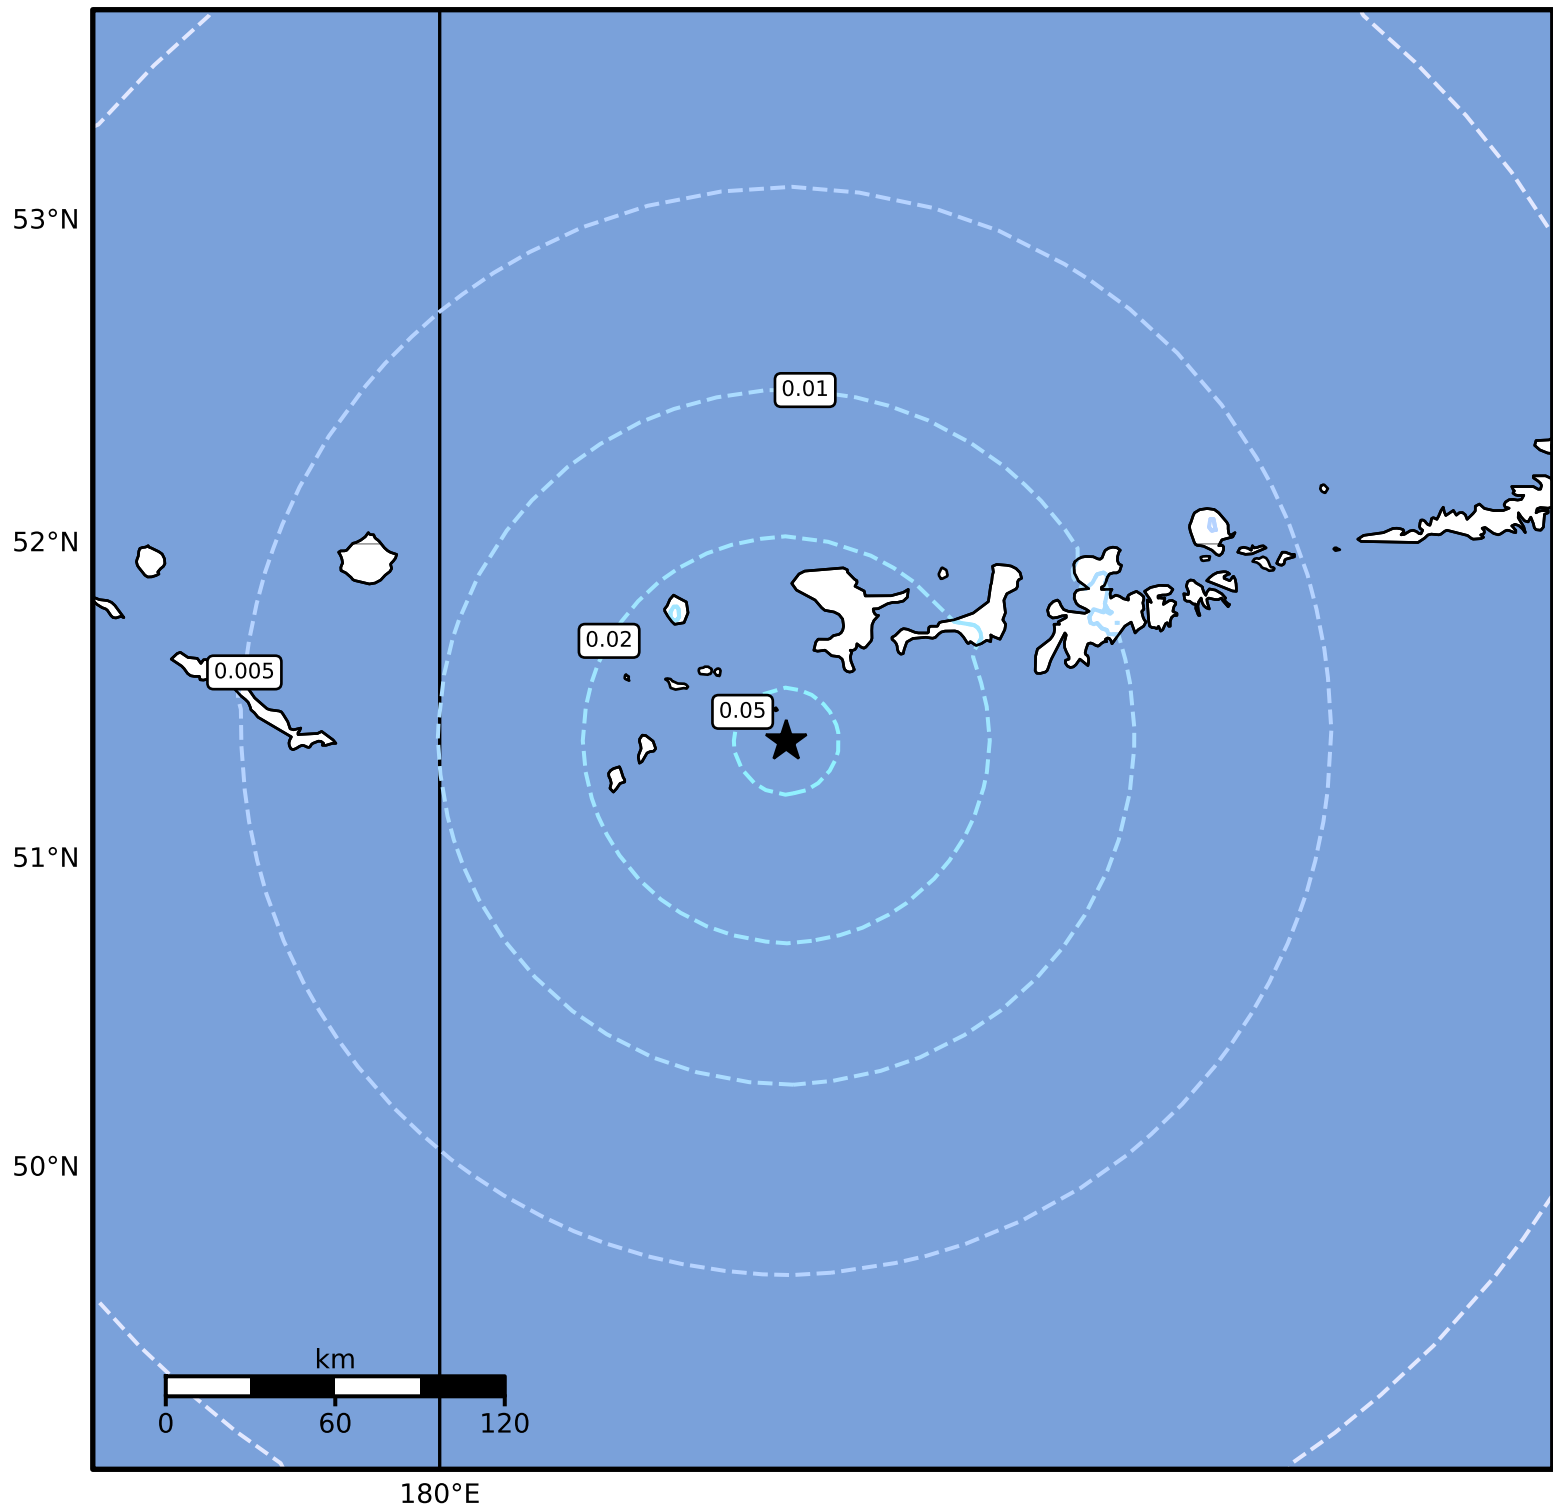

3.0 Second Peak Spectral Acceleration Map Alaska Earthquake Center
ShakeMap: 123 km (76 miles) WSW of Adak
Nov 15, 2024 00:11:56 UTC M5.1 N51.38 W178.24 Depth: 39.2km ID:ak024ep81j9v

Scale based on Worden et al. (2012)

Version 5: Processed 2024-11-15T00:46:16Z

△ Seismic Instrument ○ Reported Intensity

★ Epicenter