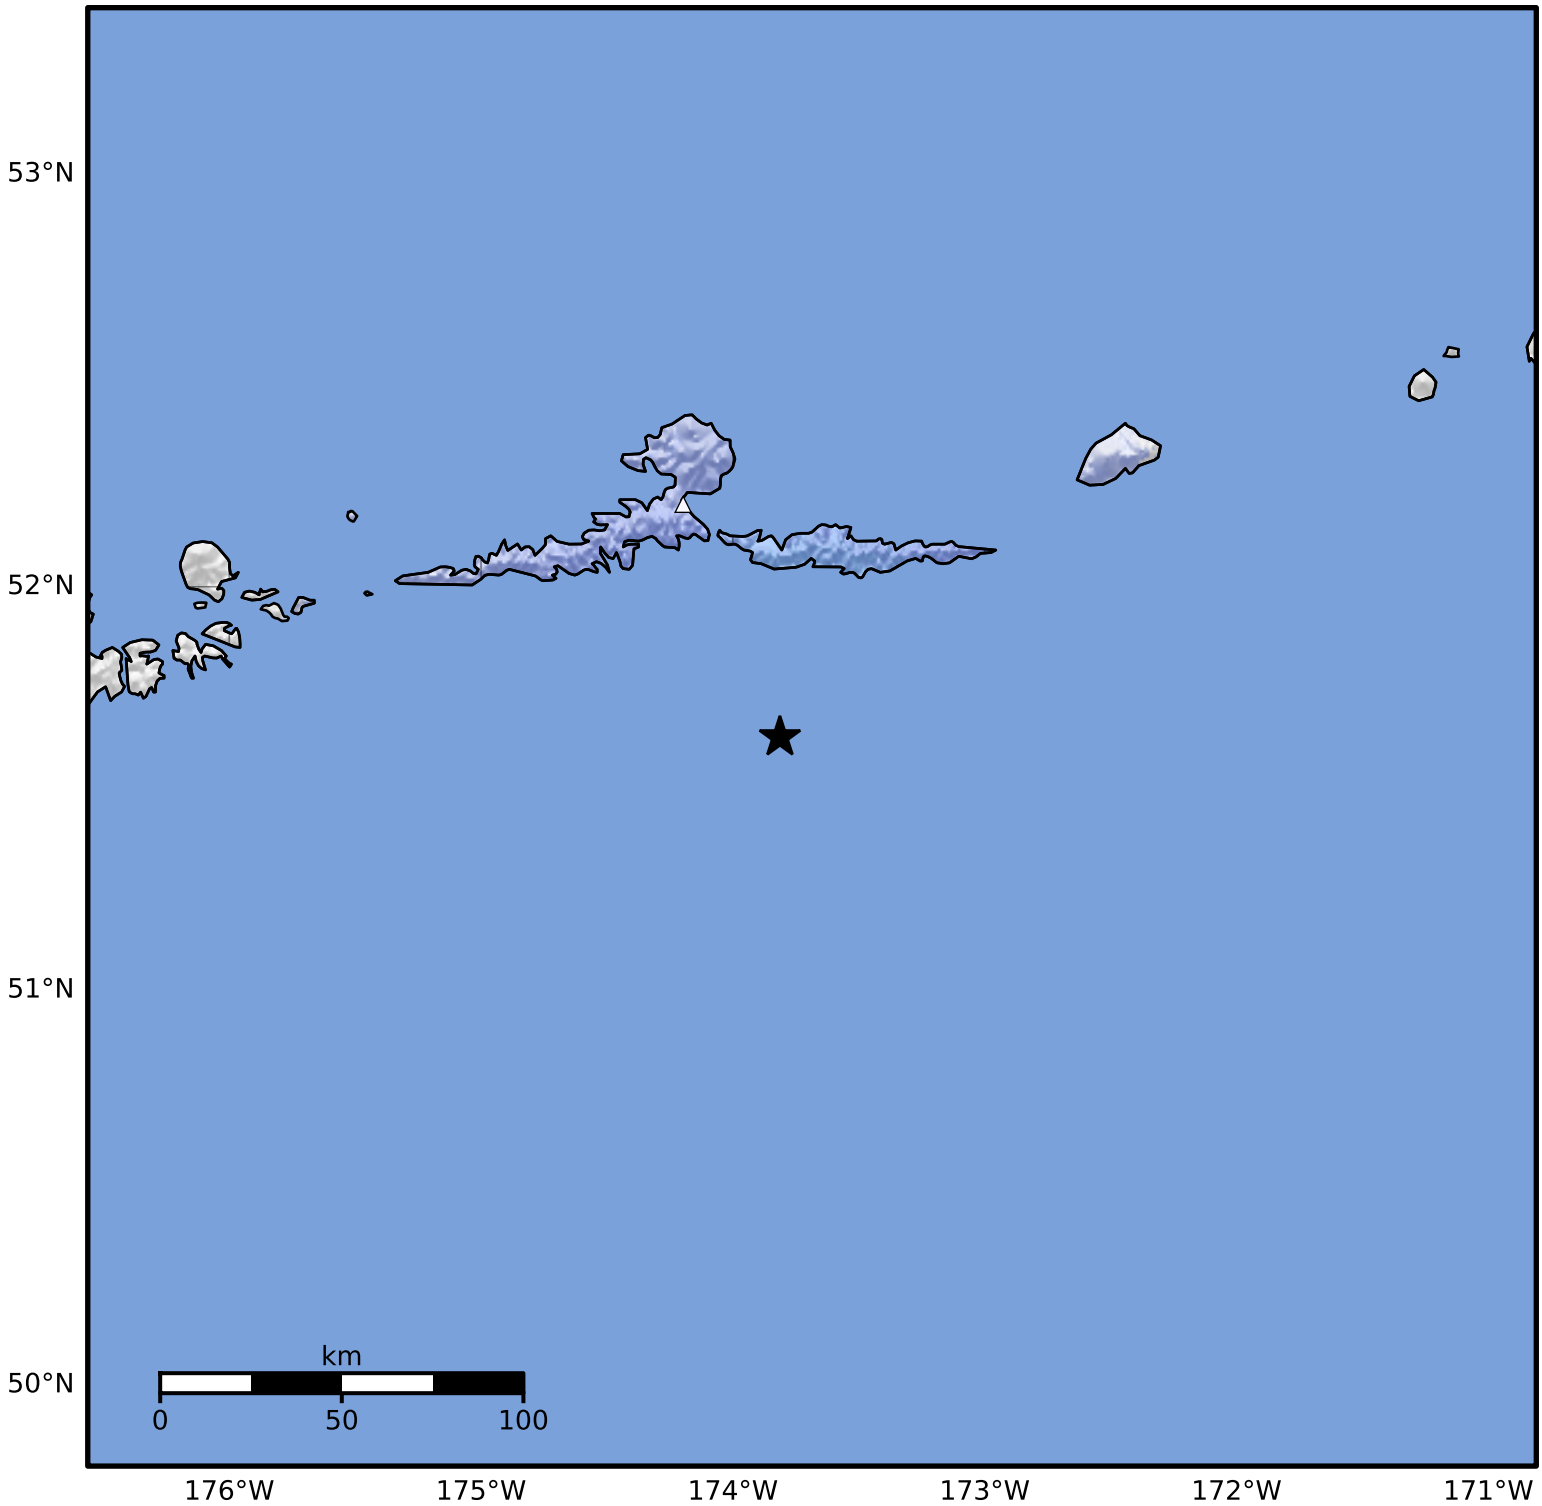

Macroseismic Intensity Map Alaska Earthquake Center
 ShakeMap: 68 km (42 miles) SSE of Atka
 Nov 15, 2024 02:17:08 UTC M4.4 N51.63 W173.81 Depth: 9.1km ID:ak024ep99I9p

SHAKING	Not felt	Weak	Light	Moderate	Strong	Very strong	Severe	Violent	Extreme
DAMAGE	None	None	None	Very light	Light	Moderate	Moderate/heavy	Heavy	Very heavy
PGA(%g)	<0.0464	0.297	2.76	6.2	11.5	21.5	40.1	74.7	>139
PGV(cm/s)	<0.0215	0.135	1.41	4.65	9.64	20	41.4	85.8	>178
INTENSITY	I	II-III	IV	V	VI	VII	VIII	IX	X+

Scale based on Worden et al. (2012)

Version 1: Processed 2024-11-15T07:16:11Z

△ Seismic Instrument ○ Reported Intensity

★ Epicenter