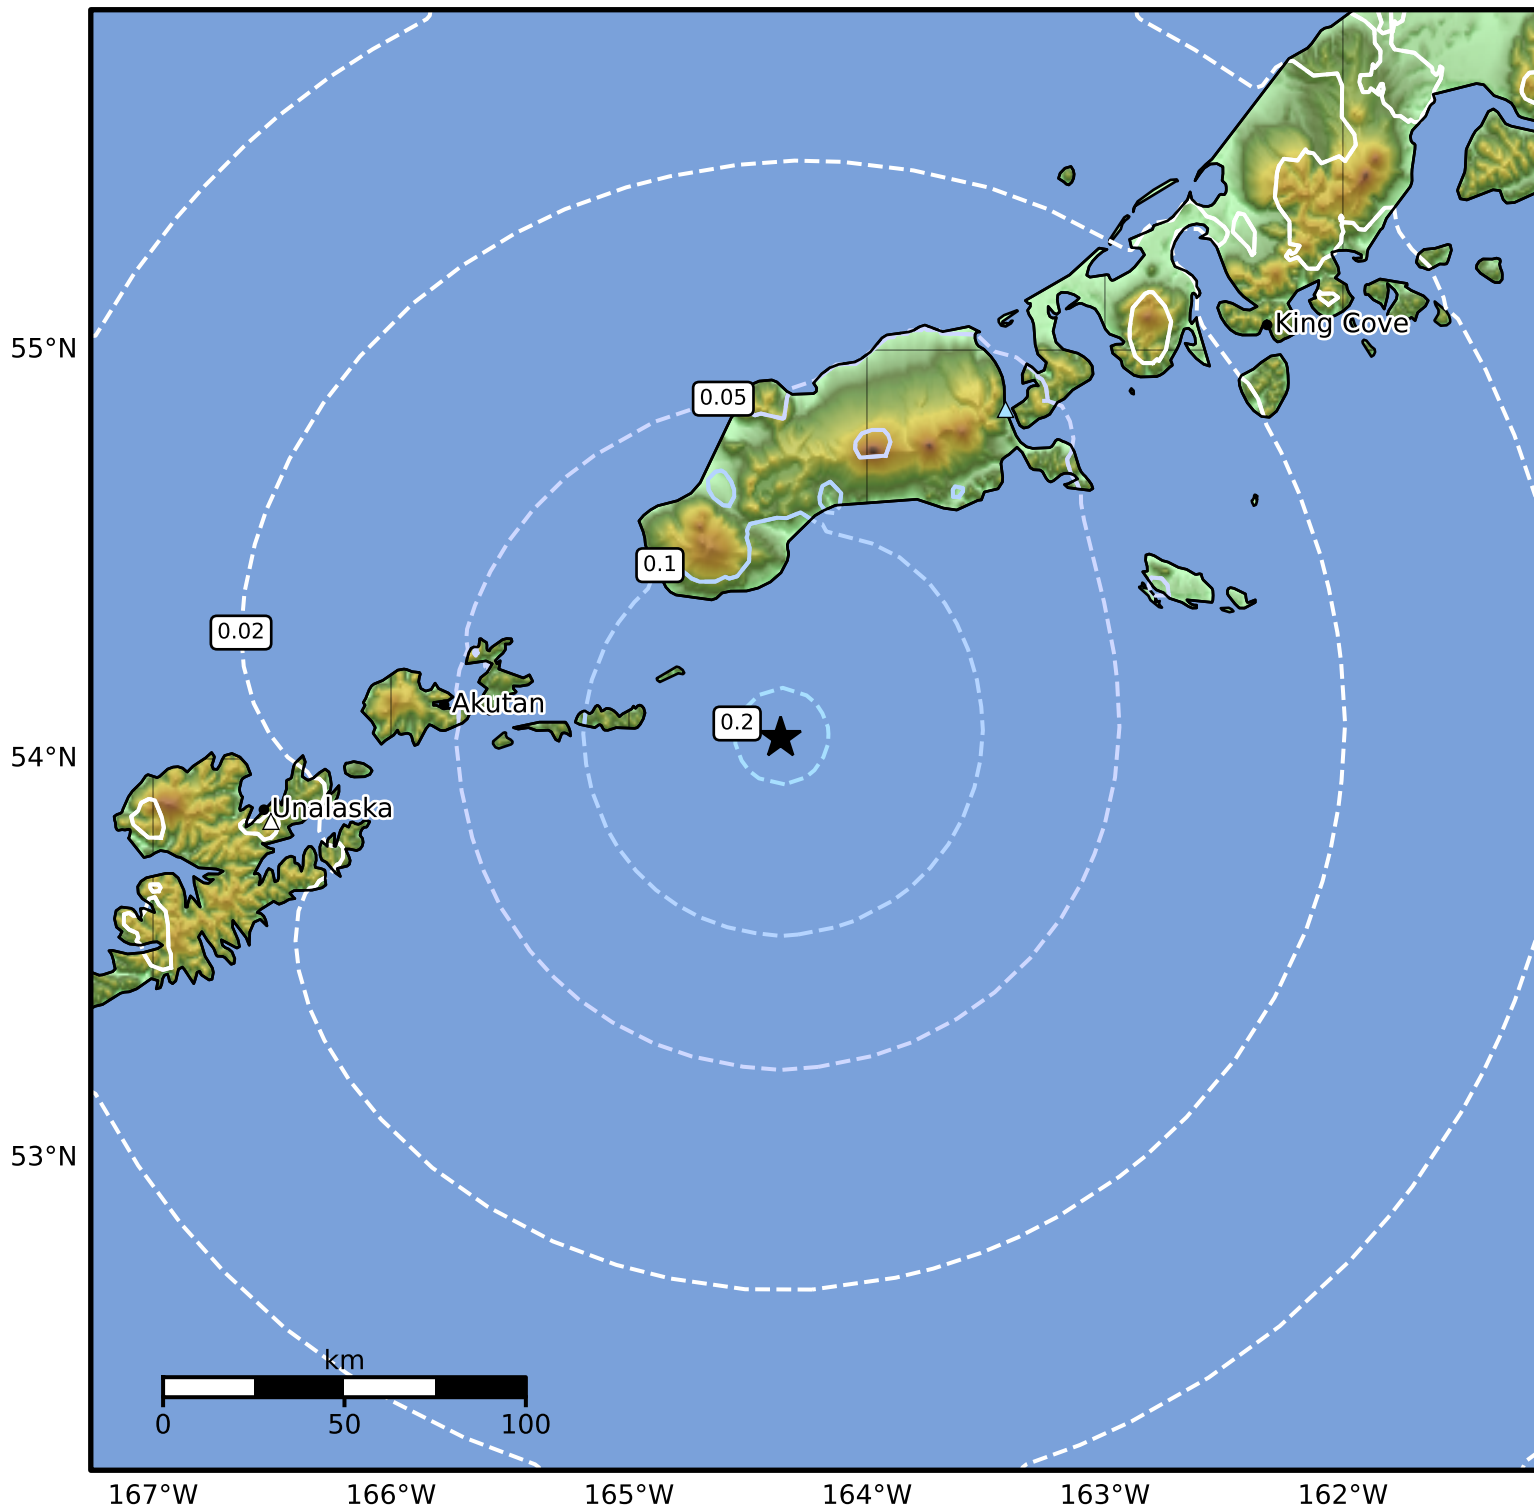

Peak Ground Velocity Map Alaska Earthquake Center
ShakeMap: 92 km (57 miles) E of Akutan
Nov 15, 2024 20:16:15 UTC M4.1 N54.05 W164.36 Depth: 50.4km ID:ak024epjz6ru

PGV (cm/s)	0.1	0.2	0.5	1	2	5	10	20	50	100	200
------------	-----	-----	-----	---	---	---	----	----	----	-----	-----

Scale based on Worden et al. (2012)

Version 2: Processed 2024-11-16T06:40:42Z

△ Seismic Instrument ○ Reported Intensity

★ Epicenter