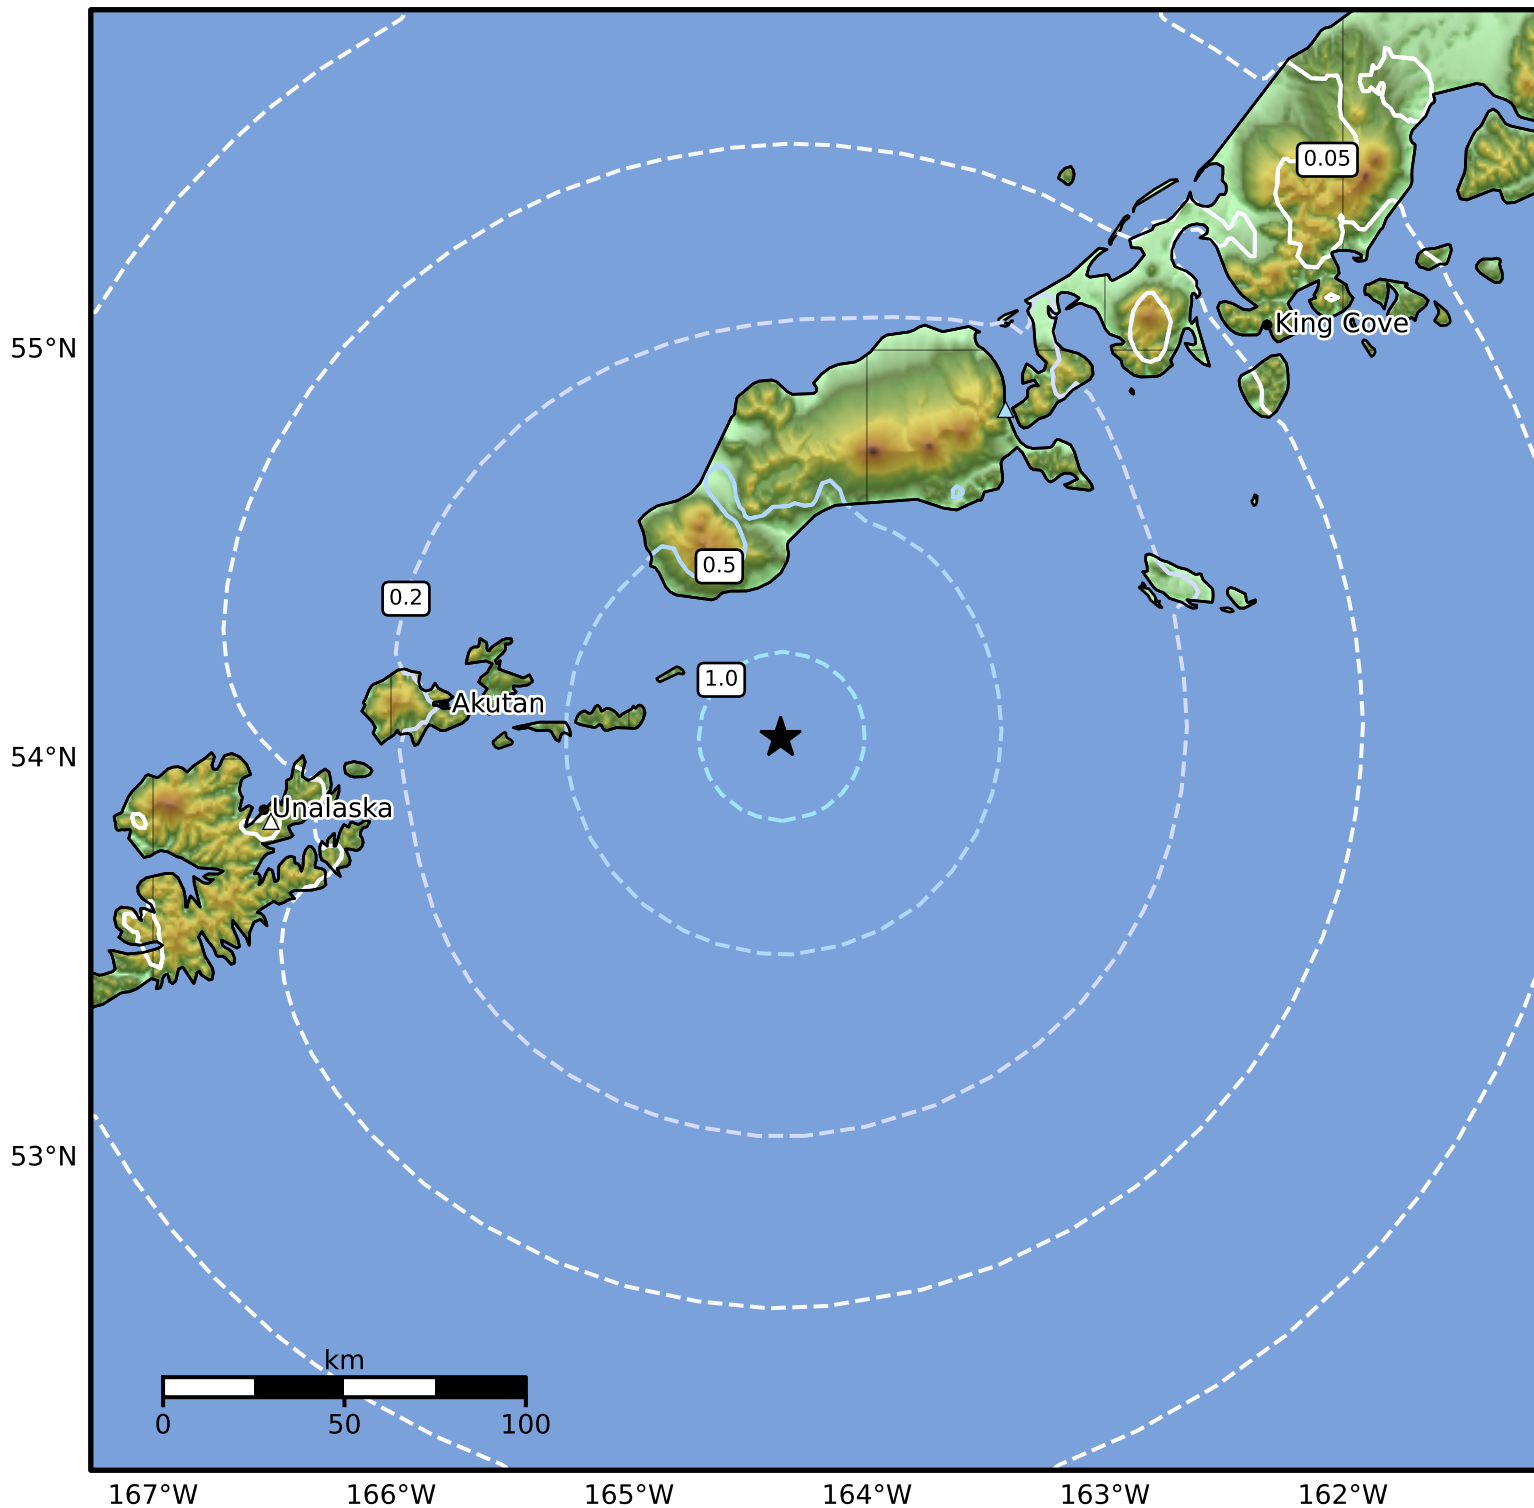

0.3 Second Peak Spectral Acceleration Map Alaska Earthquake Center
 ShakeMap: 92 km (57 miles) E of Akutan
 Nov 15, 2024 20:16:15 UTC M4.1 N54.05 W164.36 Depth: 50.4km ID:ak024epjz6ru

SA(0.3) (%g)	0.1	0.2	0.5	1	2	5	10	20	50	100	200
--------------	-----	-----	-----	---	---	---	----	----	----	-----	-----

Scale based on Worden et al. (2012)

Version 2: Processed 2024-11-16T06:40:42Z

△ Seismic Instrument ○ Reported Intensity

★ Epicenter