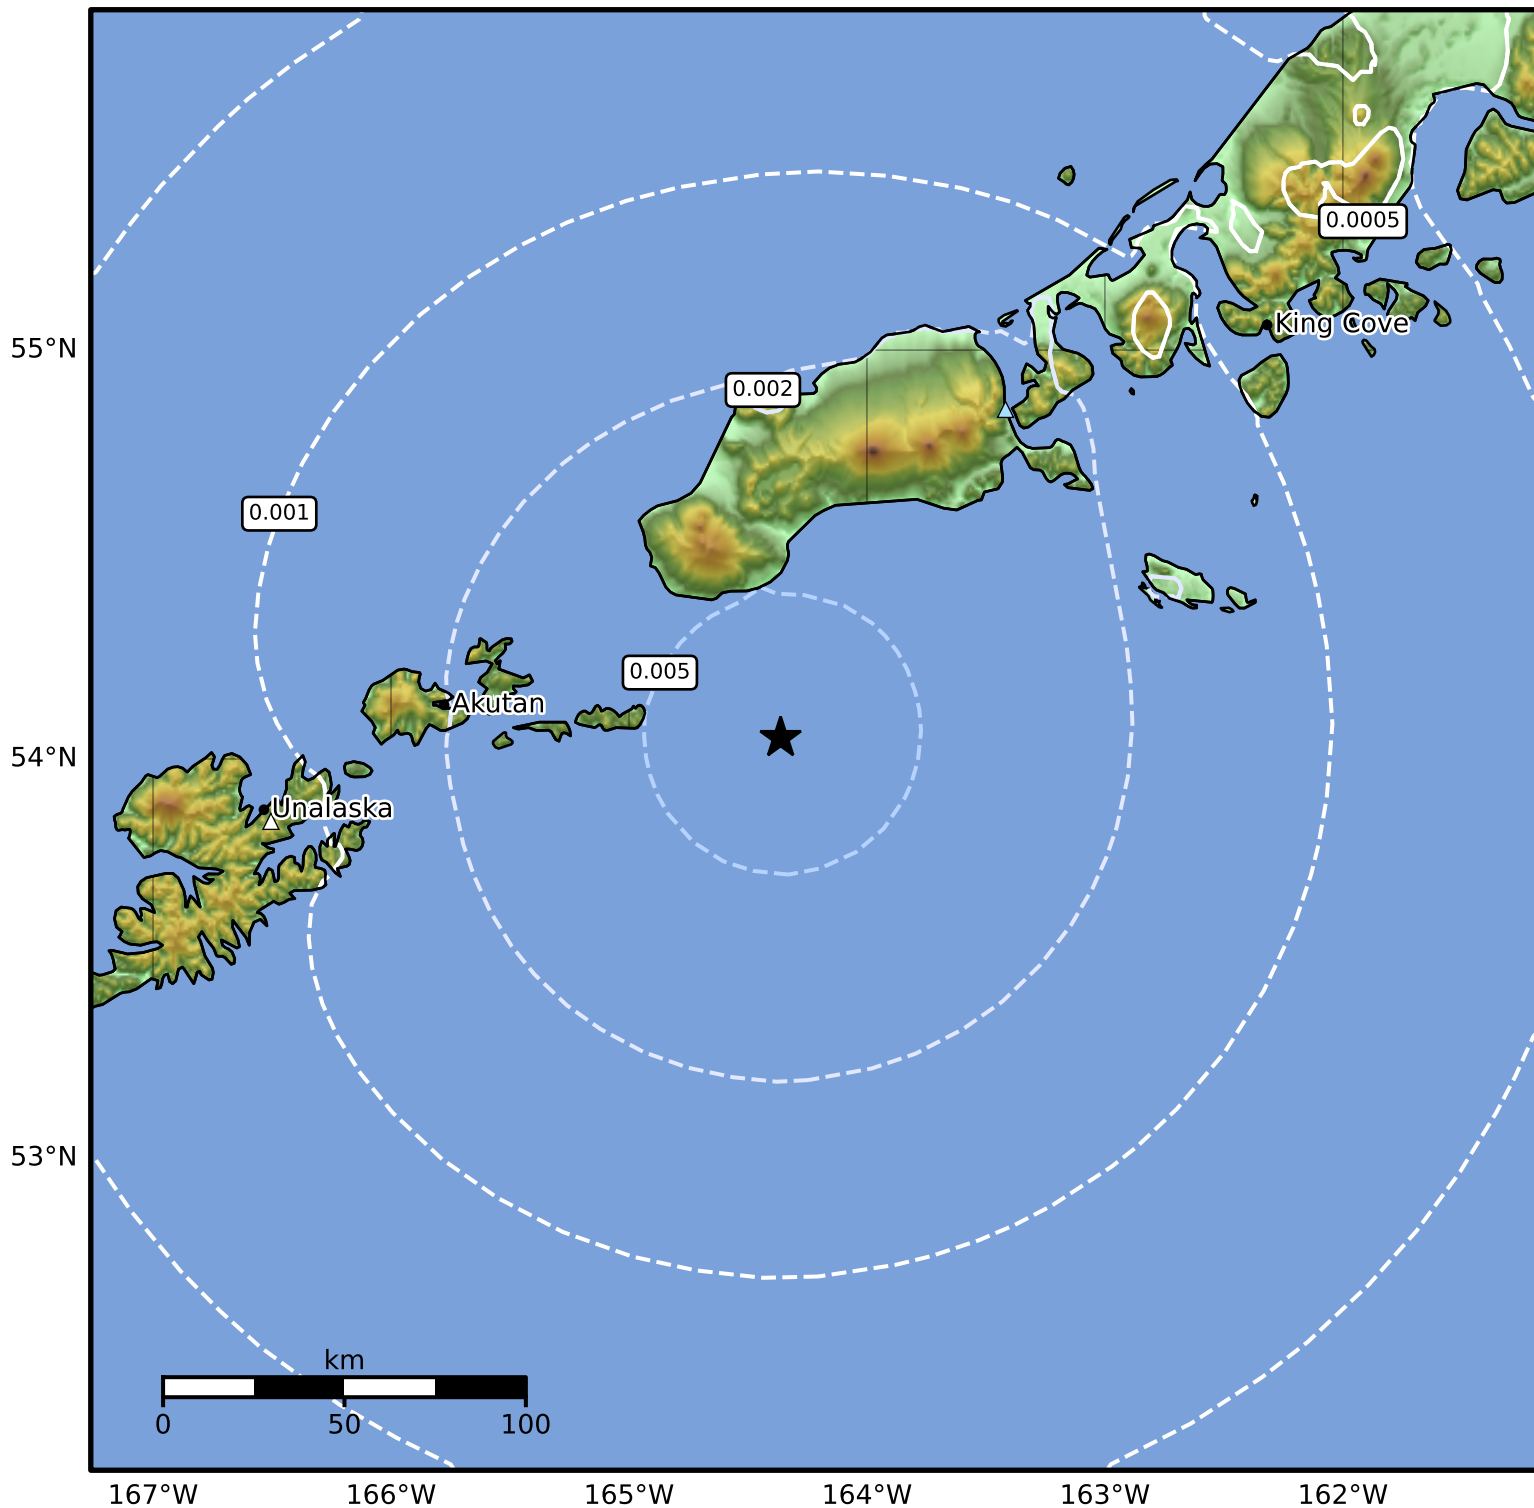

3.0 Second Peak Spectral Acceleration Map Alaska Earthquake Center  
ShakeMap: 92 km (57 miles) E of Akutan  
Nov 15, 2024 20:16:15 UTC M4.1 N54.05 W164.36 Depth: 50.4km ID:ak024epjz6ru

Scale based on Worden et al. (2012)

△ Seismic Instrument ○ Reported Intensity

★ Epicenter

Version 2: Processed 2024-11-16T06:40:42Z