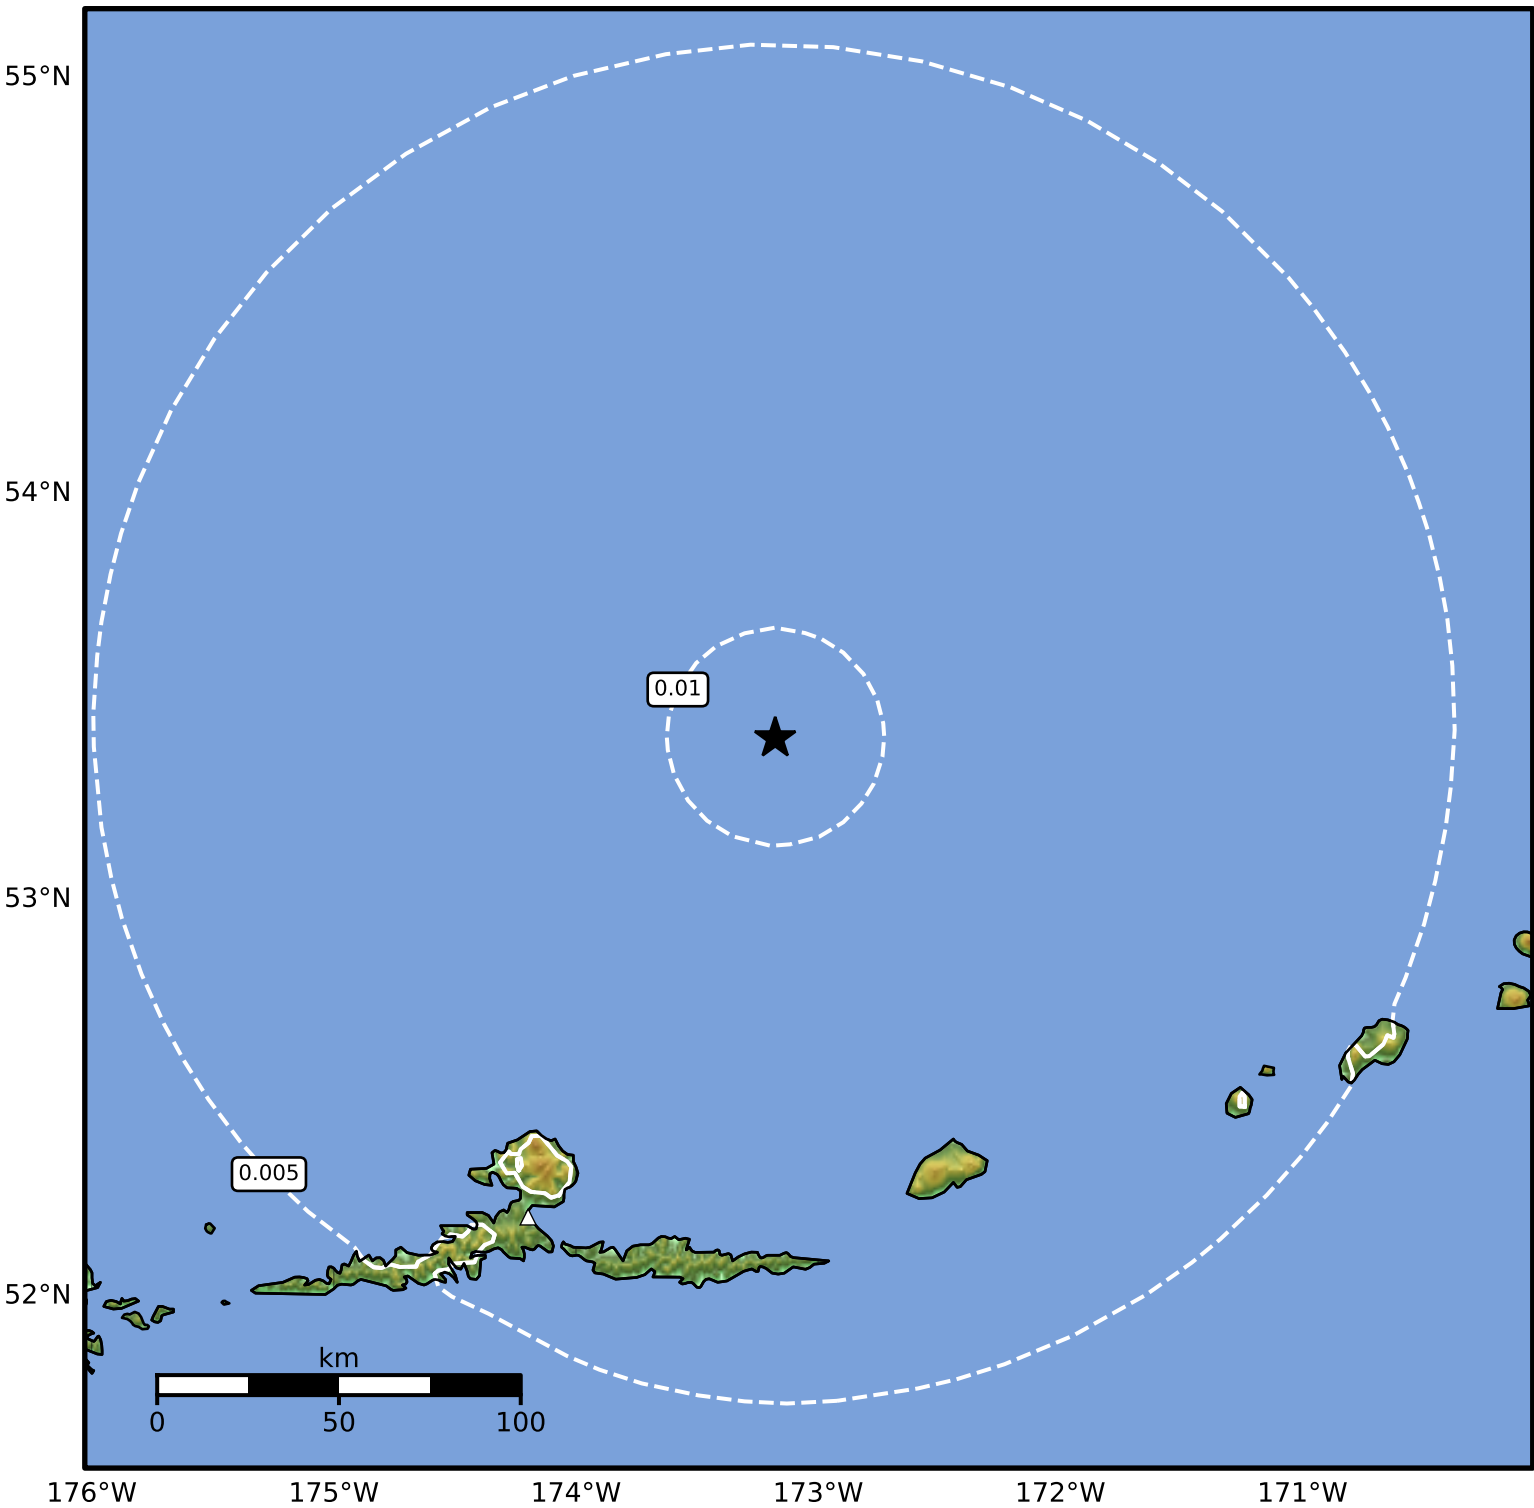

0.3 Second Peak Spectral Acceleration Map Alaska Earthquake Center
ShakeMap: 141 km (88 miles) NNW of Amukta Pass
Nov 16, 2024 06:30:12 UTC M3.5 N53.40 W173.18 Depth: 250.4km ID:ak024eqz9gs9

SA(0.3) (%g)	0.1	0.2	0.5	1	2	5	10	20	50	100	200
--------------	-----	-----	-----	---	---	---	----	----	----	-----	-----

Scale based on Worden et al. (2012)

Version 2: Processed 2024-11-17T02:05:39Z

△ Seismic Instrument ○ Reported Intensity

★ Epicenter