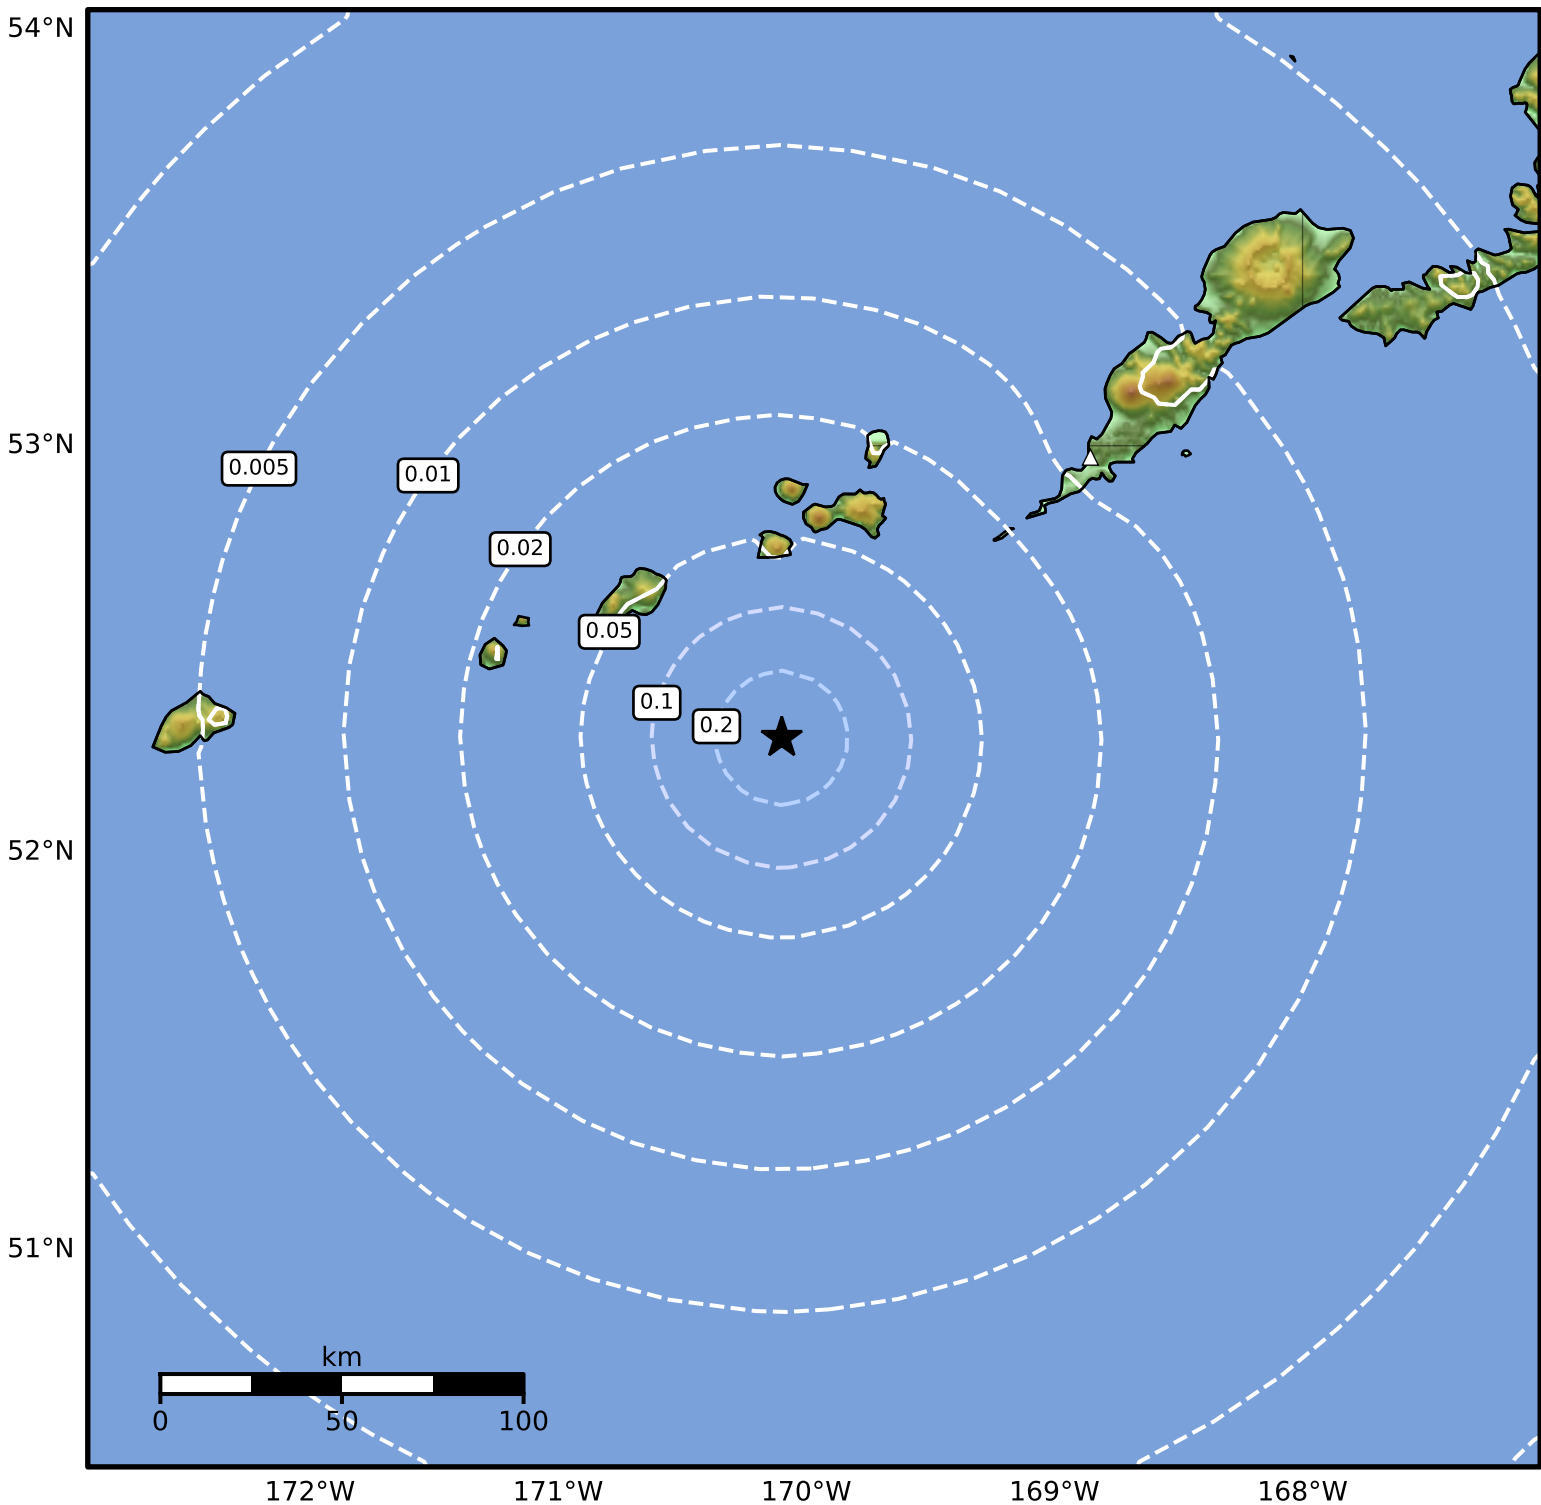

Peak Ground Acceleration Map Alaska Earthquake Center  
ShakeMap: 110 km (68 miles) SW of Nikolski  
Nov 18, 2024 04:57:45 UTC M3.8 N52.28 W170.10 Depth: 25.3km ID:ak024eu9b5eh

PGA (%g)	0.1	0.2	0.5	1	2	5	10	20	50	100	200
----------	-----	-----	-----	---	---	---	----	----	----	-----	-----

Scale based on Worden et al. (2012)

Version 2: Processed 2024-11-18T05:09:44Z

△ Seismic Instrument ○ Reported Intensity

★ Epicenter