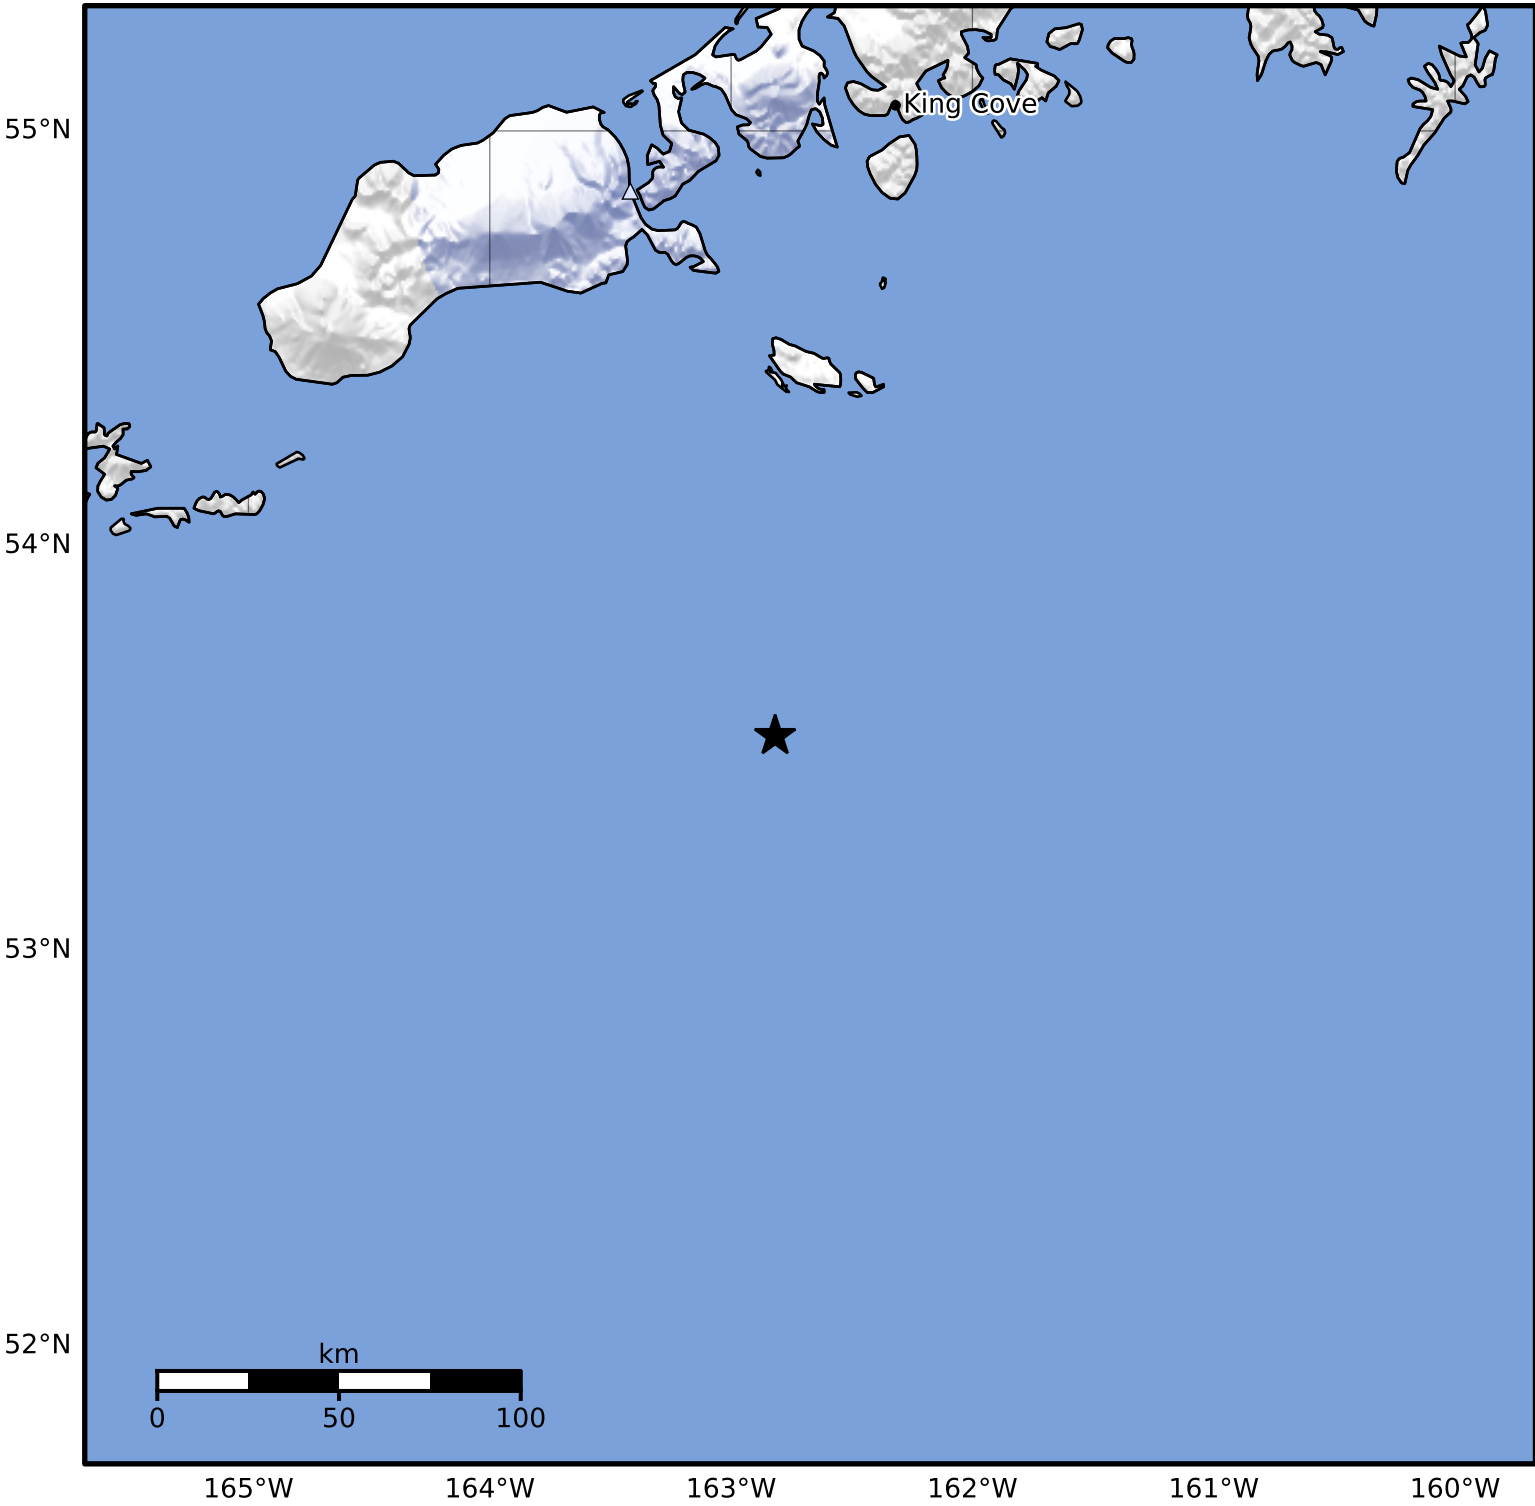

Macroseismic Intensity Map Alaska Earthquake Center
 ShakeMap: 151 km (94 miles) SSE of False Pass
 Nov 20, 2024 18:13:44 UTC M3.6 N53.53 W162.82 Depth: 22.0km ID:ak024exsghe9

SHAKING	Not felt	Weak	Light	Moderate	Strong	Very strong	Severe	Violent	Extreme
DAMAGE	None	None	None	Very light	Light	Moderate	Moderate/heavy	Heavy	Very heavy
PGA(%g)	<0.0464	0.297	2.76	6.2	11.5	21.5	40.1	74.7	>139
PGV(cm/s)	<0.0215	0.135	1.41	4.65	9.64	20	41.4	85.8	>178
INTENSITY	I	II-III	IV	V	VI	VII	VIII	IX	X+

Scale based on Worden et al. (2012) Version 2: Processed 2024-11-20T19:42:29Z
 △ Seismic Instrument ○ Reported Intensity ★ Epicenter