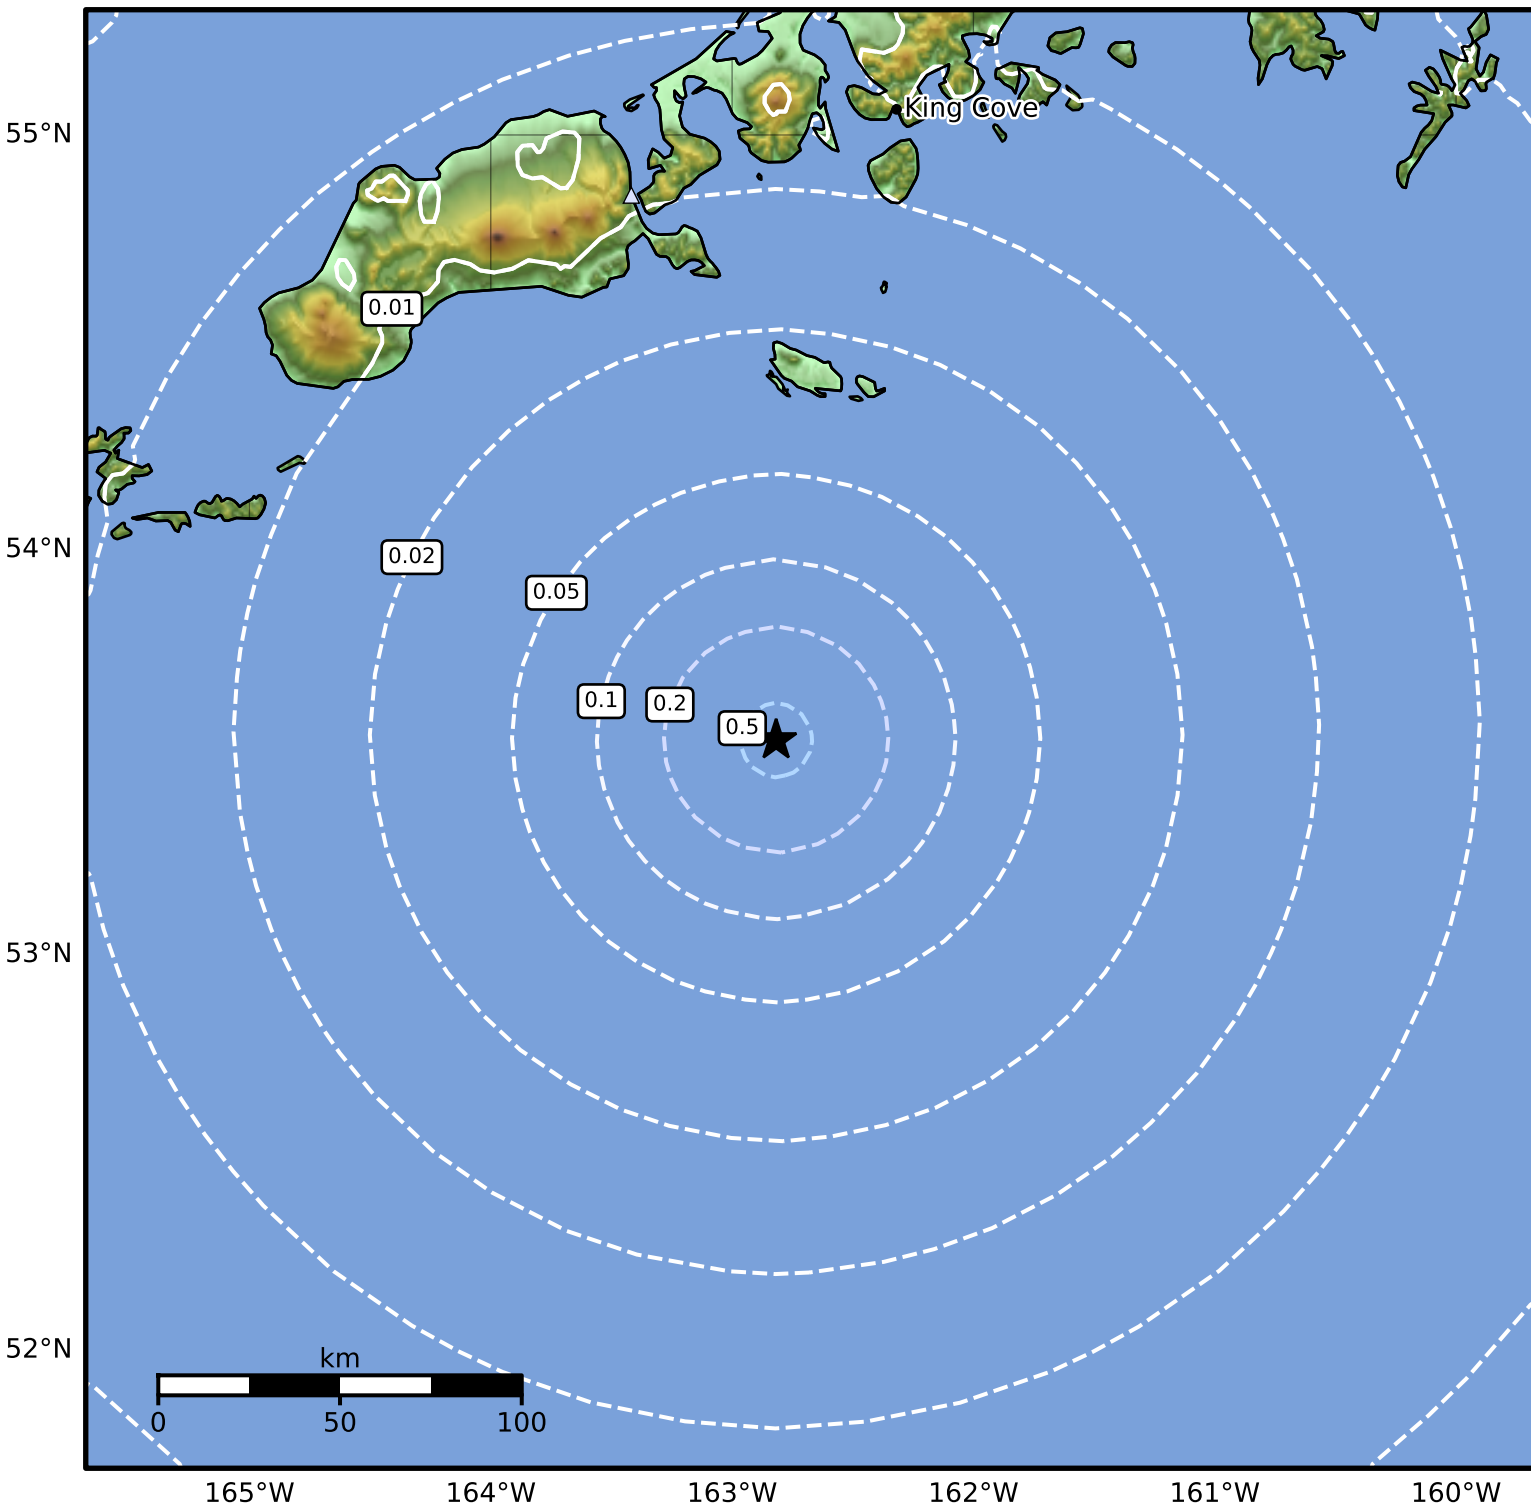

0.3 Second Peak Spectral Acceleration Map Alaska Earthquake Center  
 ShakeMap: 151 km (94 miles) SSE of False Pass  
 Nov 20, 2024 18:13:44 UTC M3.6 N53.53 W162.82 Depth: 22.0km ID:ak024exsghe9

<b>SA(0.3) (%g)</b>	<b>0.1</b>	<b>0.2</b>	<b>0.5</b>	<b>1</b>	<b>2</b>	<b>5</b>	<b>10</b>	<b>20</b>	<b>50</b>	<b>100</b>	<b>200</b>
---------------------	------------	------------	------------	----------	----------	----------	-----------	-----------	-----------	------------	------------

Scale based on Worden et al. (2012)

Version 2: Processed 2024-11-20T19:42:29Z

△ Seismic Instrument ○ Reported Intensity

★ Epicenter