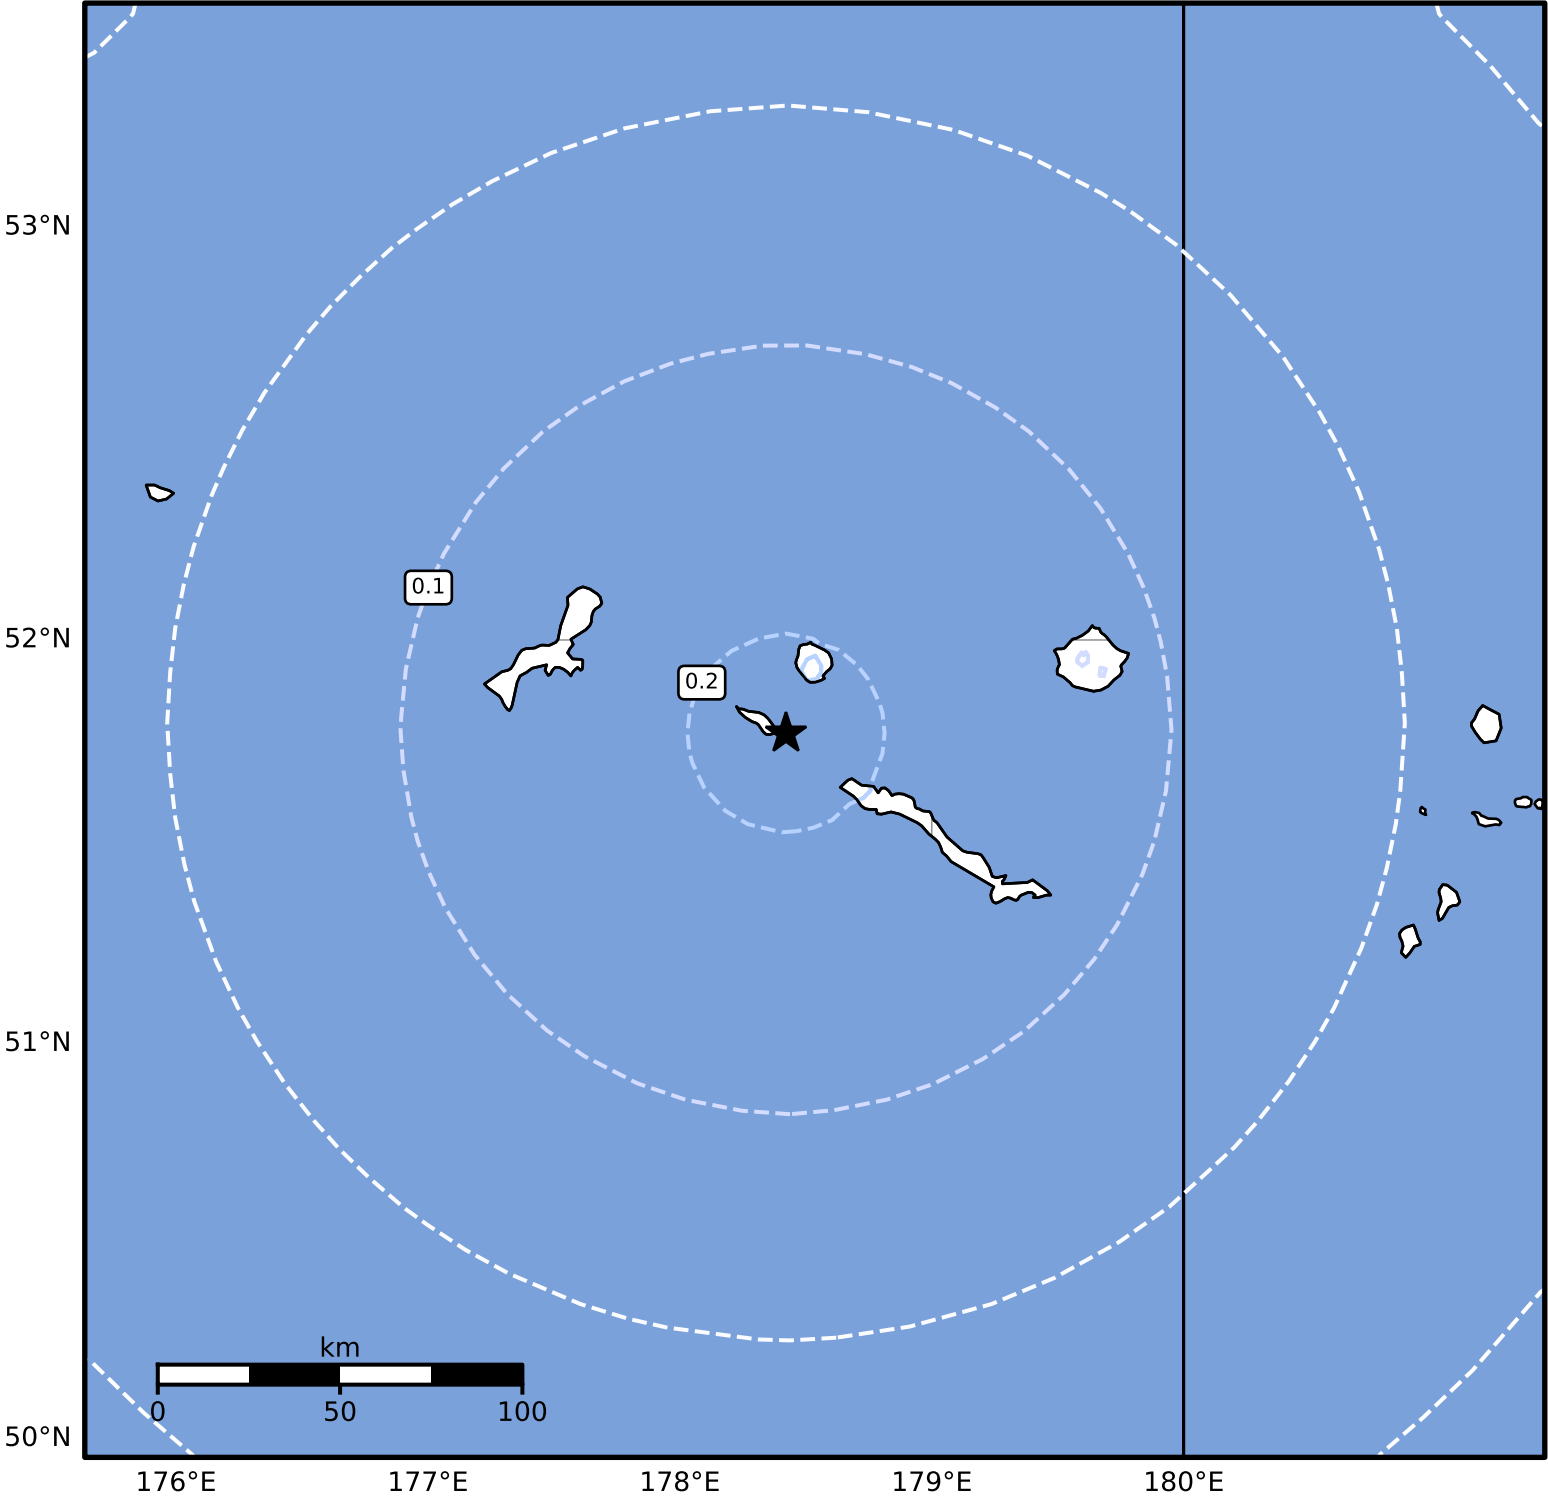

Peak Ground Acceleration Map Alaska Earthquake Center
 ShakeMap: 48 km (30 miles) NW of Amchitka
 Dec 01, 2024 14:44:54 UTC M3.7 N51.77 E178.42 Depth: 107.6km ID:ak024ffx685m

PGA (%g)	0.1	0.2	0.5	1	2	5	10	20	50	100	200

Scale based on Worden et al. (2012) Version 2: Processed 2024-12-01T20:01:44Z
 △ Seismic Instrument ○ Reported Intensity ★ Epicenter