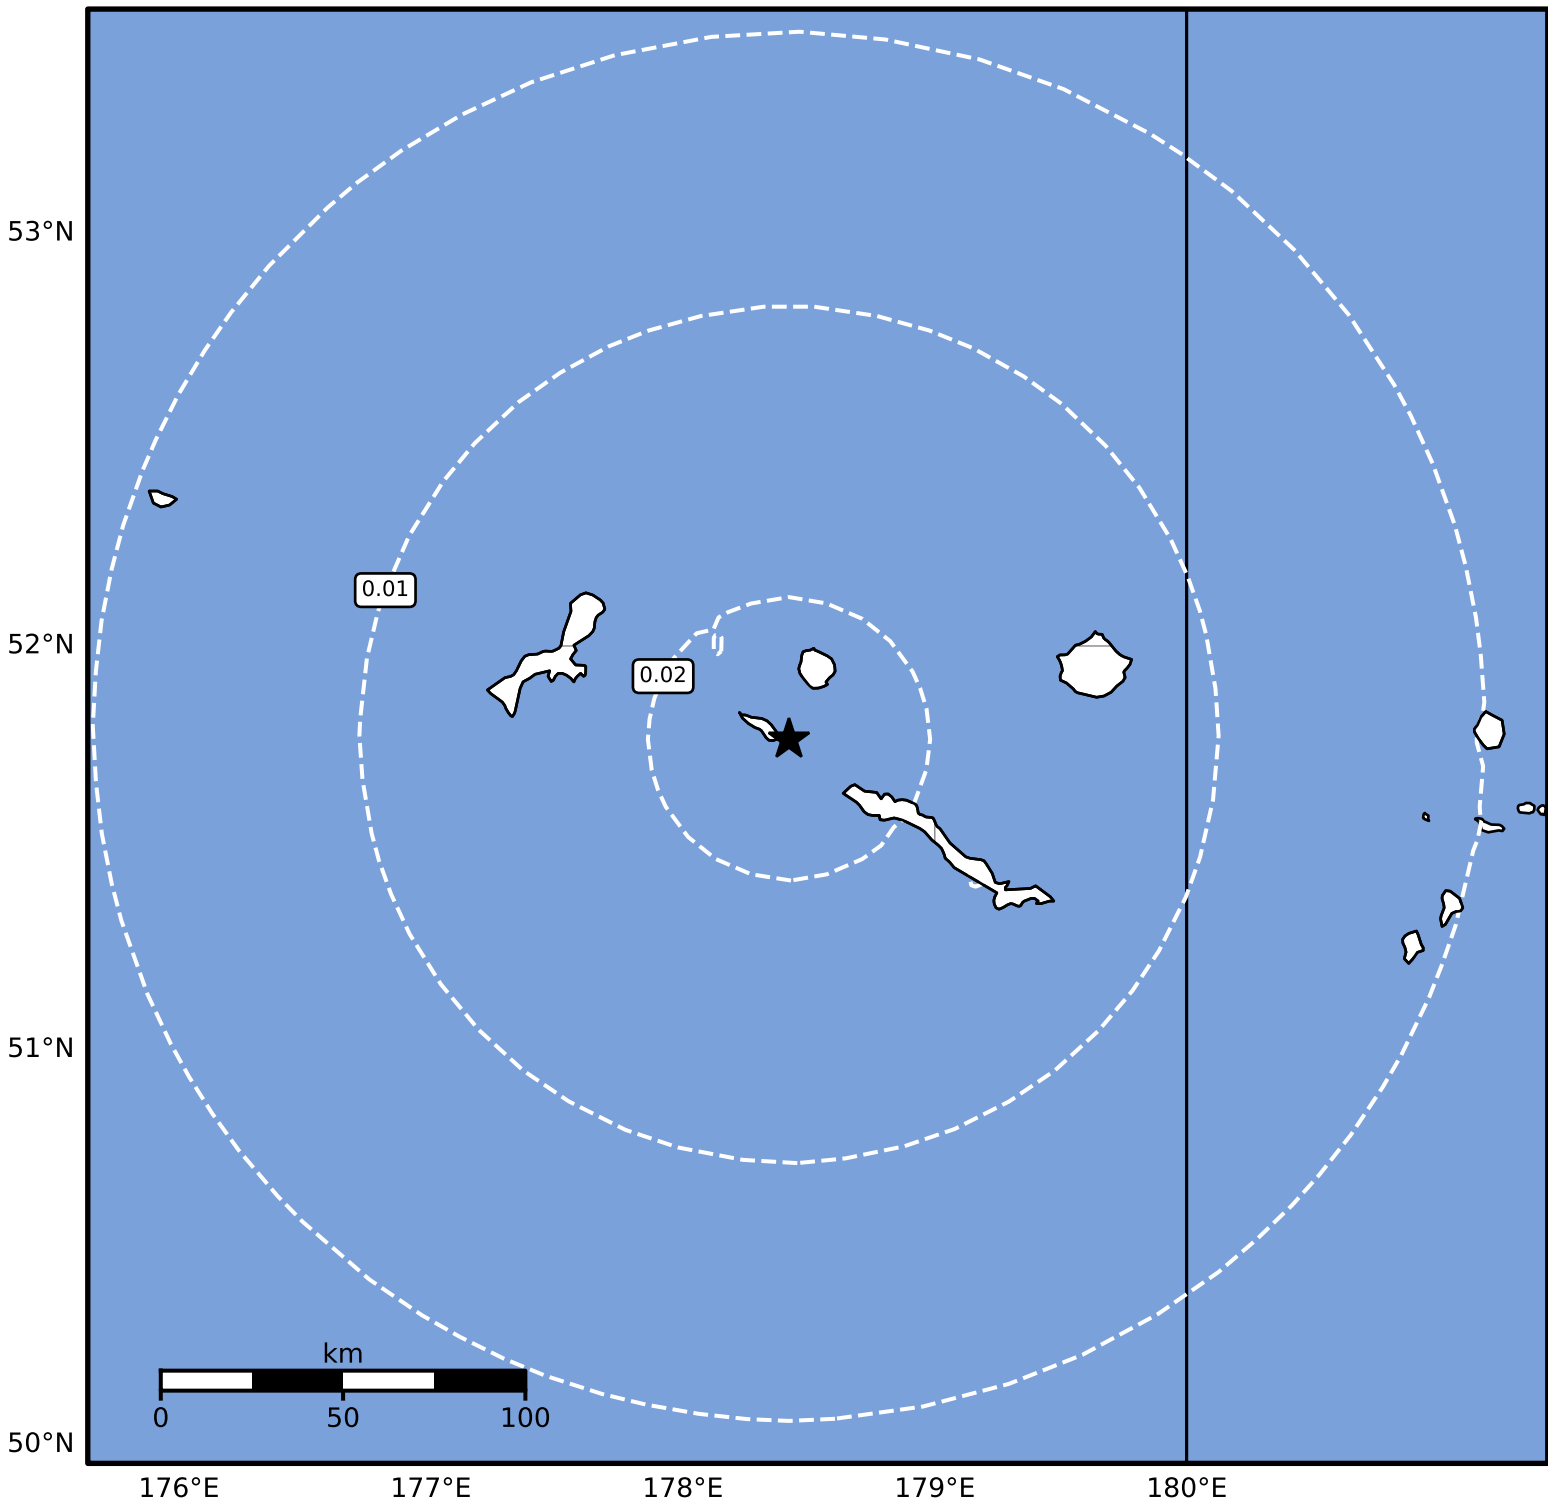

Peak Ground Velocity Map Alaska Earthquake Center  
 ShakeMap: 48 km (30 miles) NW of Amchitka  
 Dec 01, 2024 14:44:54 UTC M3.7 N51.77 E178.42 Depth: 107.6km ID:ak024ffx685m

Scale based on Worden et al. (2012)

Version 2: Processed 2024-12-01T20:01:44Z

△ Seismic Instrument ○ Reported Intensity

★ Epicenter