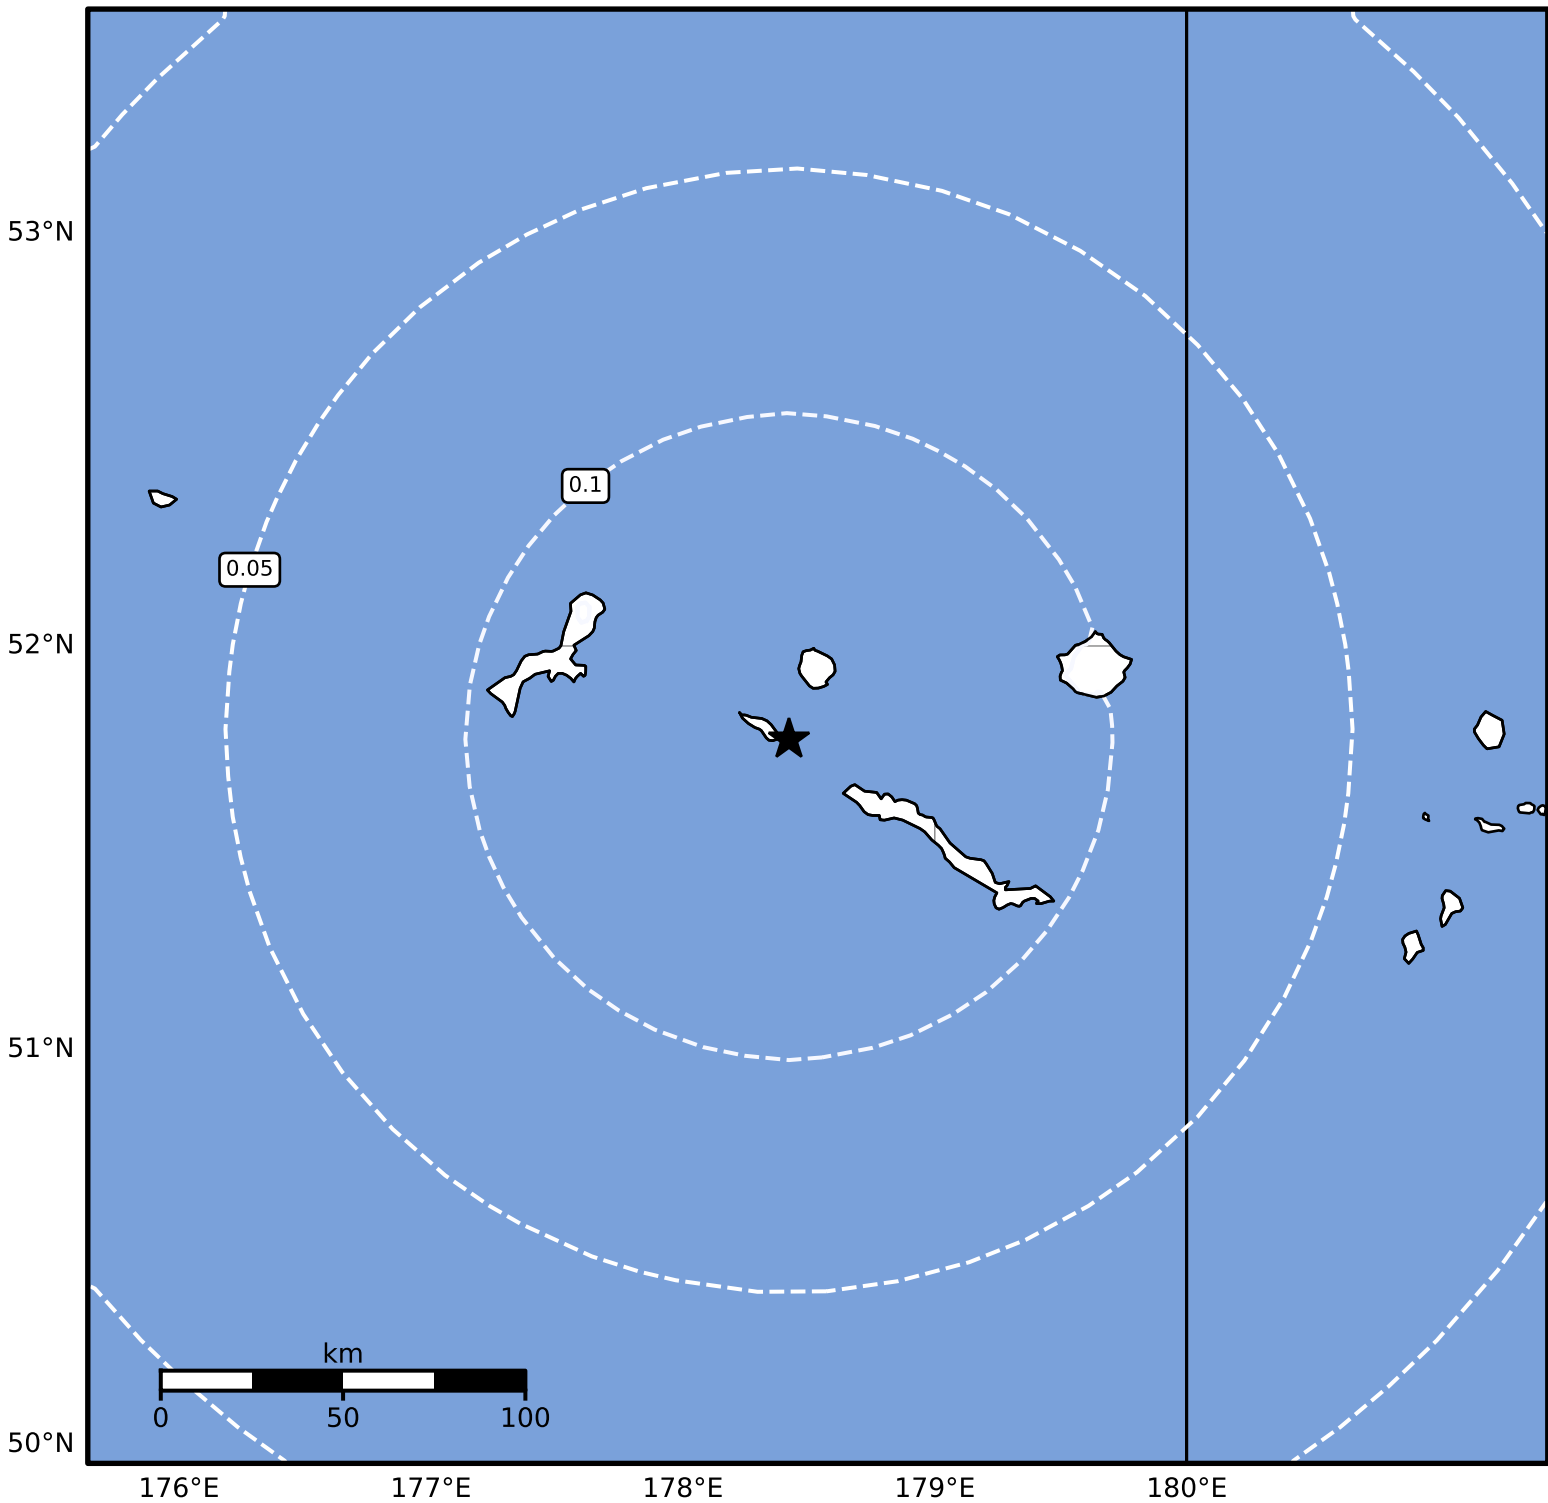

0.3 Second Peak Spectral Acceleration Map Alaska Earthquake Center
ShakeMap: 48 km (30 miles) NW of Amchitka
Dec 01, 2024 14:44:54 UTC M3.7 N51.77 E178.42 Depth: 107.6km ID:ak024ffx685m

SA(0.3) (%g)	0.1	0.2	0.5	1	2	5	10	20	50	100	200
--------------	-----	-----	-----	---	---	---	----	----	----	-----	-----

Scale based on Worden et al. (2012)

Version 2: Processed 2024-12-01T20:01:44Z

△ Seismic Instrument ○ Reported Intensity

★ Epicenter