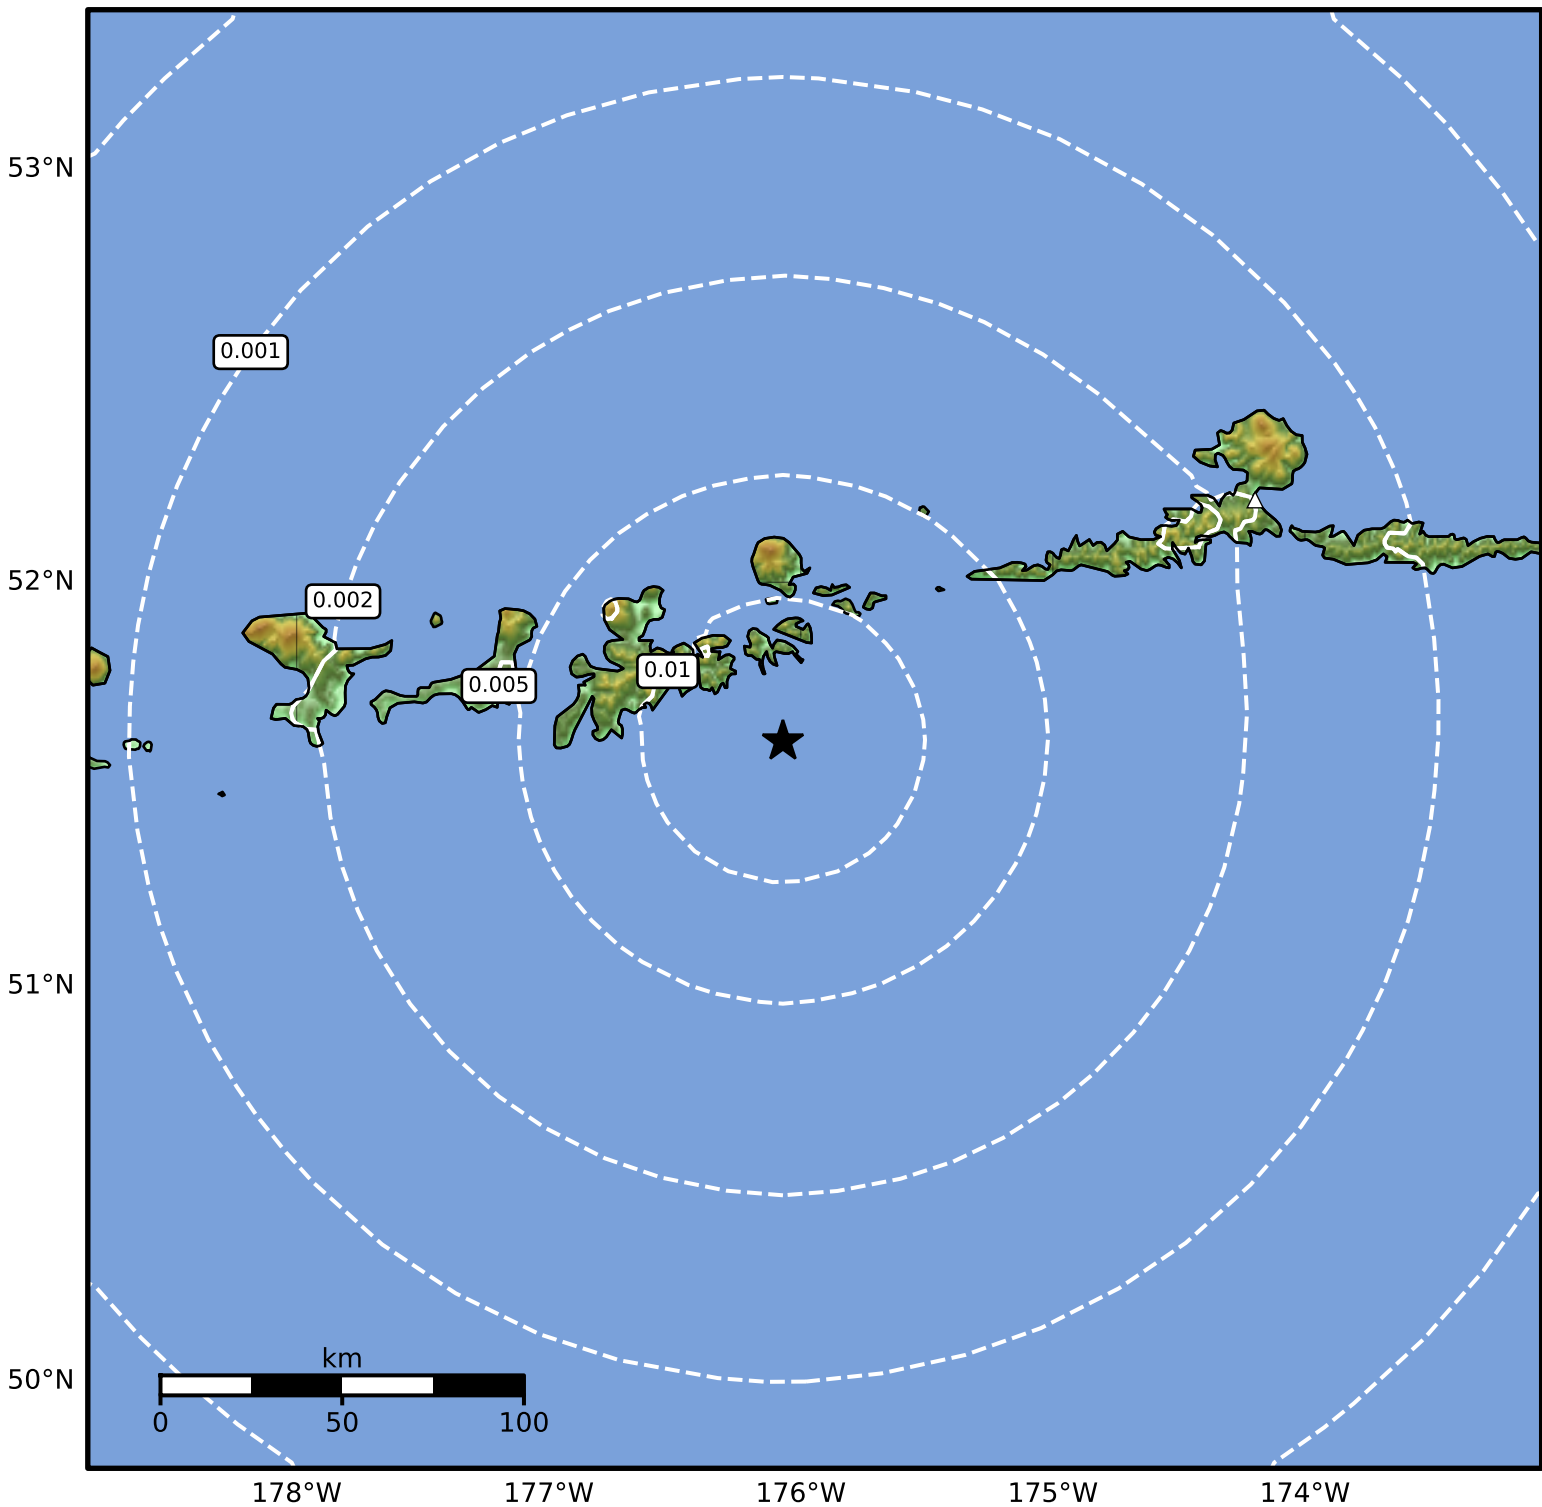

1.0 Second Peak Spectral Acceleration Map Alaska Earthquake Center
ShakeMap: 50 km (31 miles) SE of Adak
Dec 01, 2024 16:55:23 UTC M3.6 N51.61 W176.07 Depth: 46.0km ID:ak024ffyfdtb

SA(1.0) (%g)	0.1	0.2	0.5	1	2	5	10	20	50	100	200
--------------	-----	-----	-----	---	---	---	----	----	----	-----	-----

Scale based on Worden et al. (2012)

Version 2: Processed 2024-12-01T20:08:00Z

△ Seismic Instrument ○ Reported Intensity

★ Epicenter