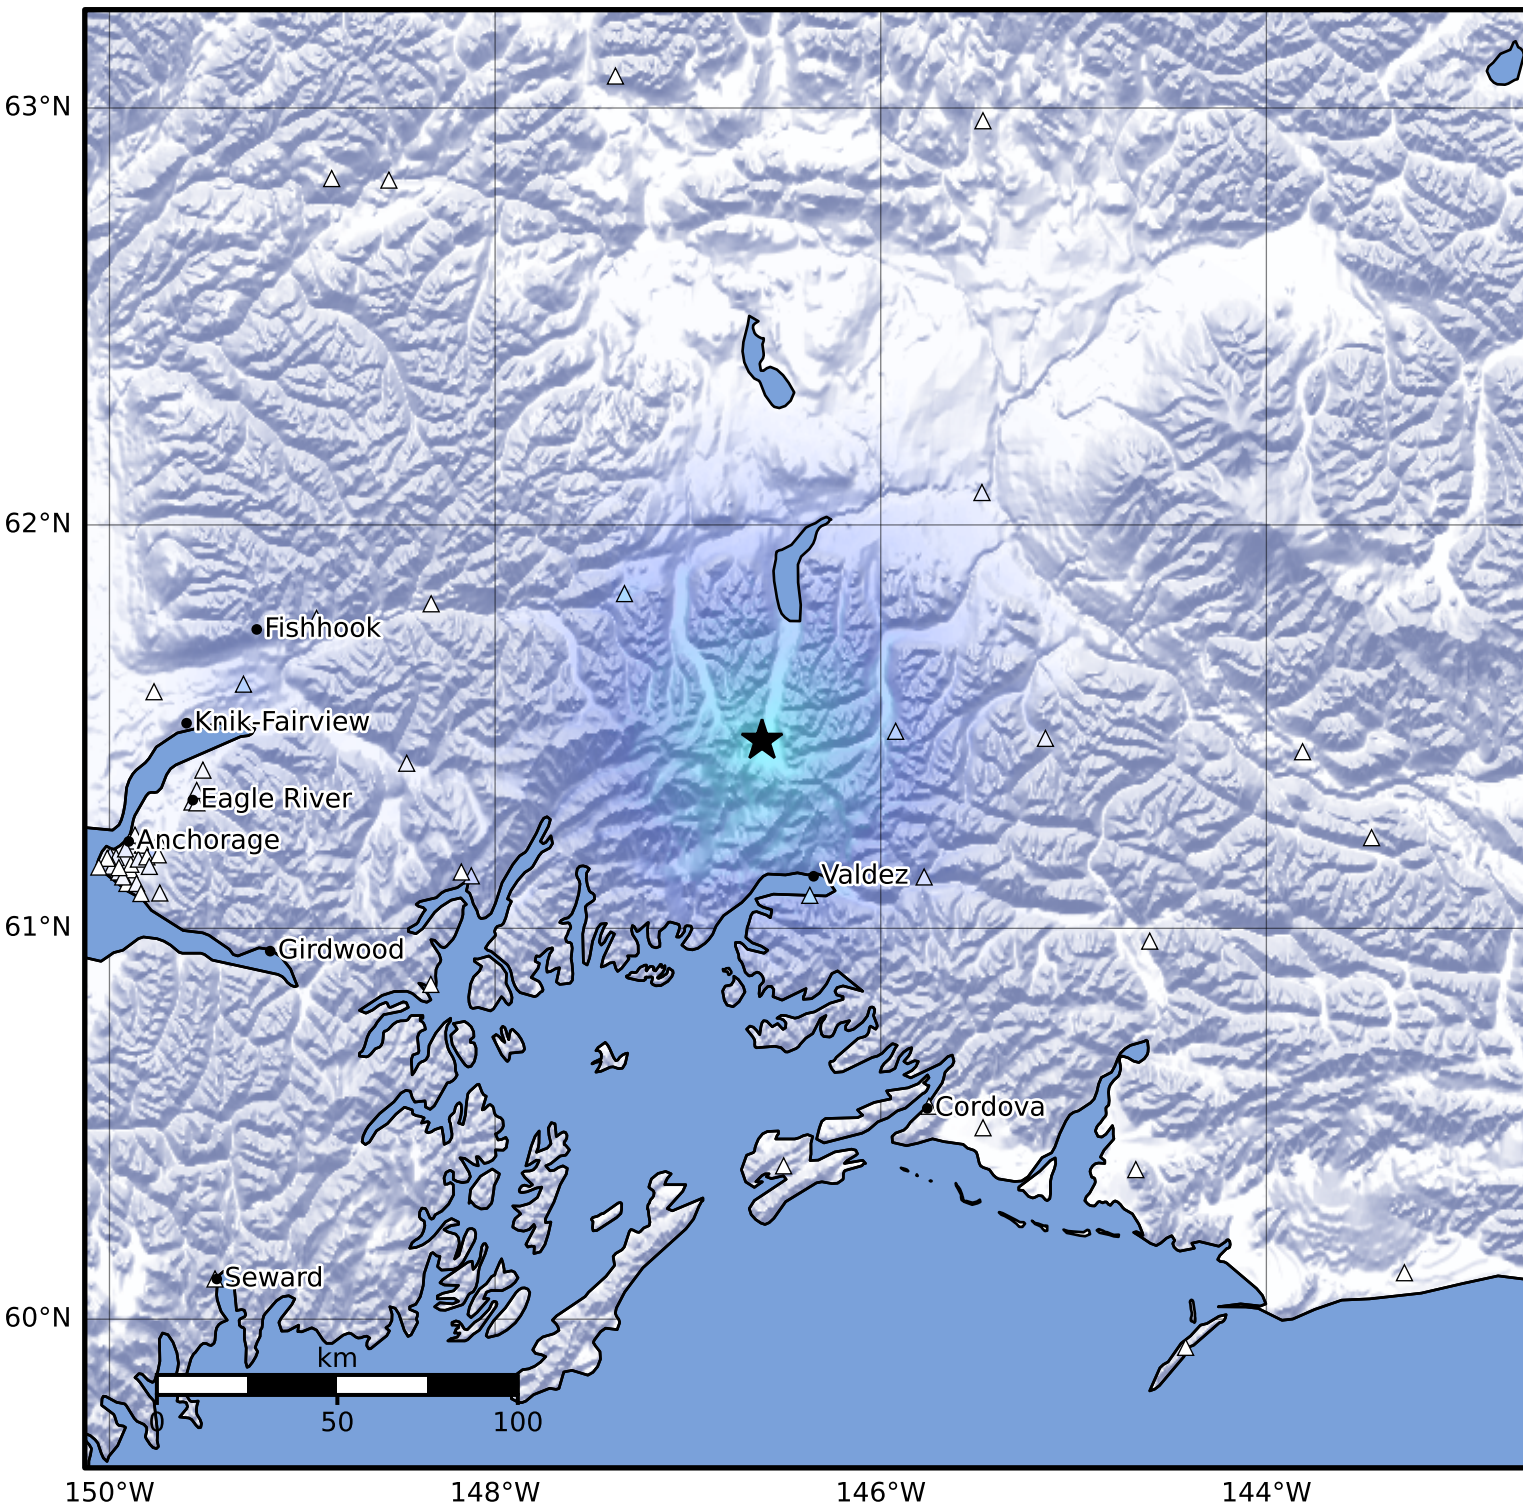

Macroseismic Intensity Map Alaska Earthquake Center
 ShakeMap: 41 km (25 miles) NNW of Valdez
 Dec 02, 2024 13:14:08 UTC M3.7 N61.47 W146.62 Depth: 7.5km ID:ak024fhjxlyu

SHAKING	Not felt	Weak	Light	Moderate	Strong	Very strong	Severe	Violent	Extreme
DAMAGE	None	None	None	Very light	Light	Moderate	Moderate/heavy	Heavy	Very heavy
PGA(%g)	<0.0464	0.297	2.76	6.2	11.5	21.5	40.1	74.7	>139
PGV(cm/s)	<0.0215	0.135	1.41	4.65	9.64	20	41.4	85.8	>178
INTENSITY	I	II-III	IV	V	VI	VII	VIII	IX	X+

Scale based on Worden et al. (2012)

Version 2: Processed 2024-12-02T13:38:56Z

△ Seismic Instrument ○ Reported Intensity

★ Epicenter