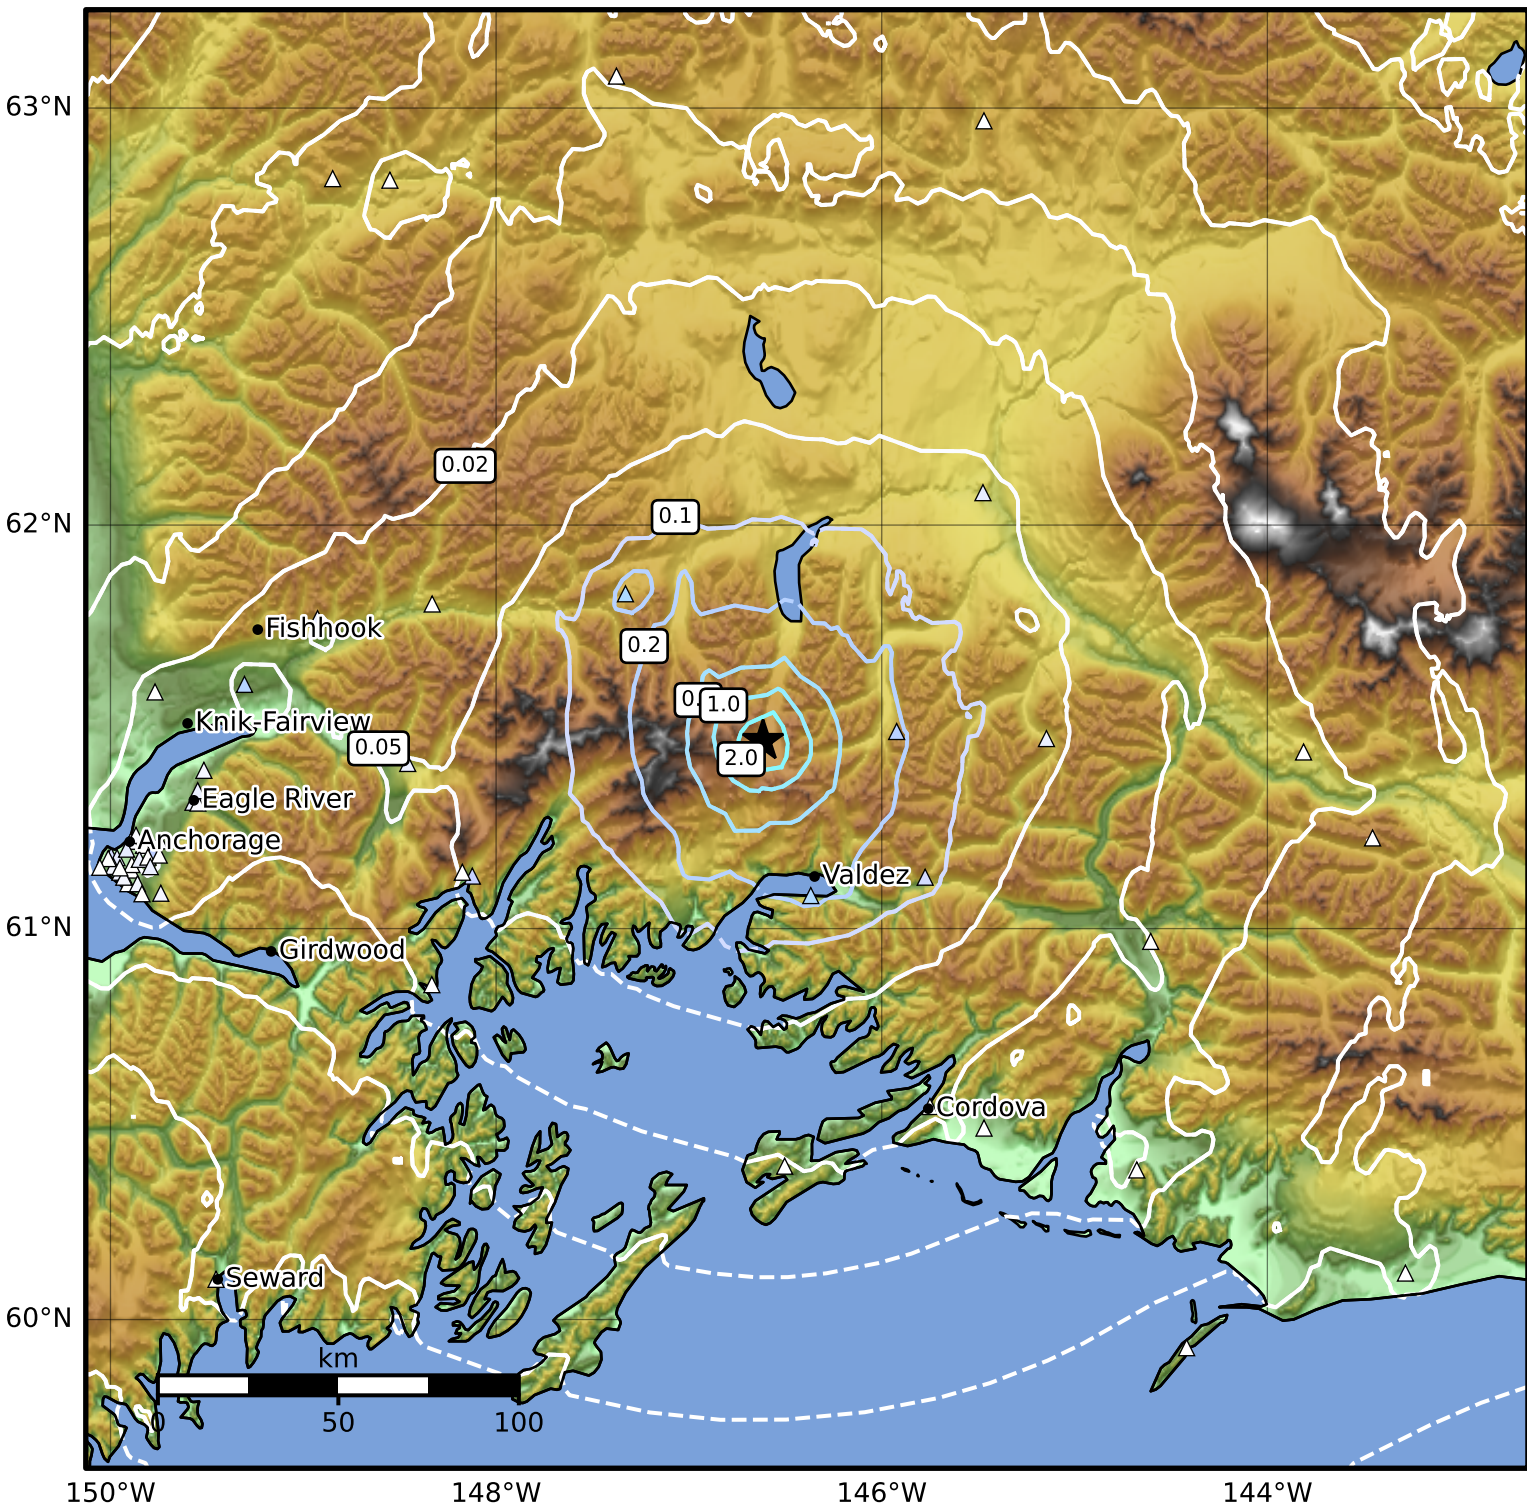

Peak Ground Acceleration Map Alaska Earthquake Center
 ShakeMap: 41 km (25 miles) NNW of Valdez
 Dec 02, 2024 13:14:08 UTC M3.7 N61.47 W146.62 Depth: 7.5km ID:ak024fhjxlyu

PGA (%g)	0.1	0.2	0.5	1	2	5	10	20	50	100	200
----------	-----	-----	-----	---	---	---	----	----	----	-----	-----

Scale based on Worden et al. (2012)

Version 2: Processed 2024-12-02T13:38:56Z

△ Seismic Instrument ○ Reported Intensity

★ Epicenter