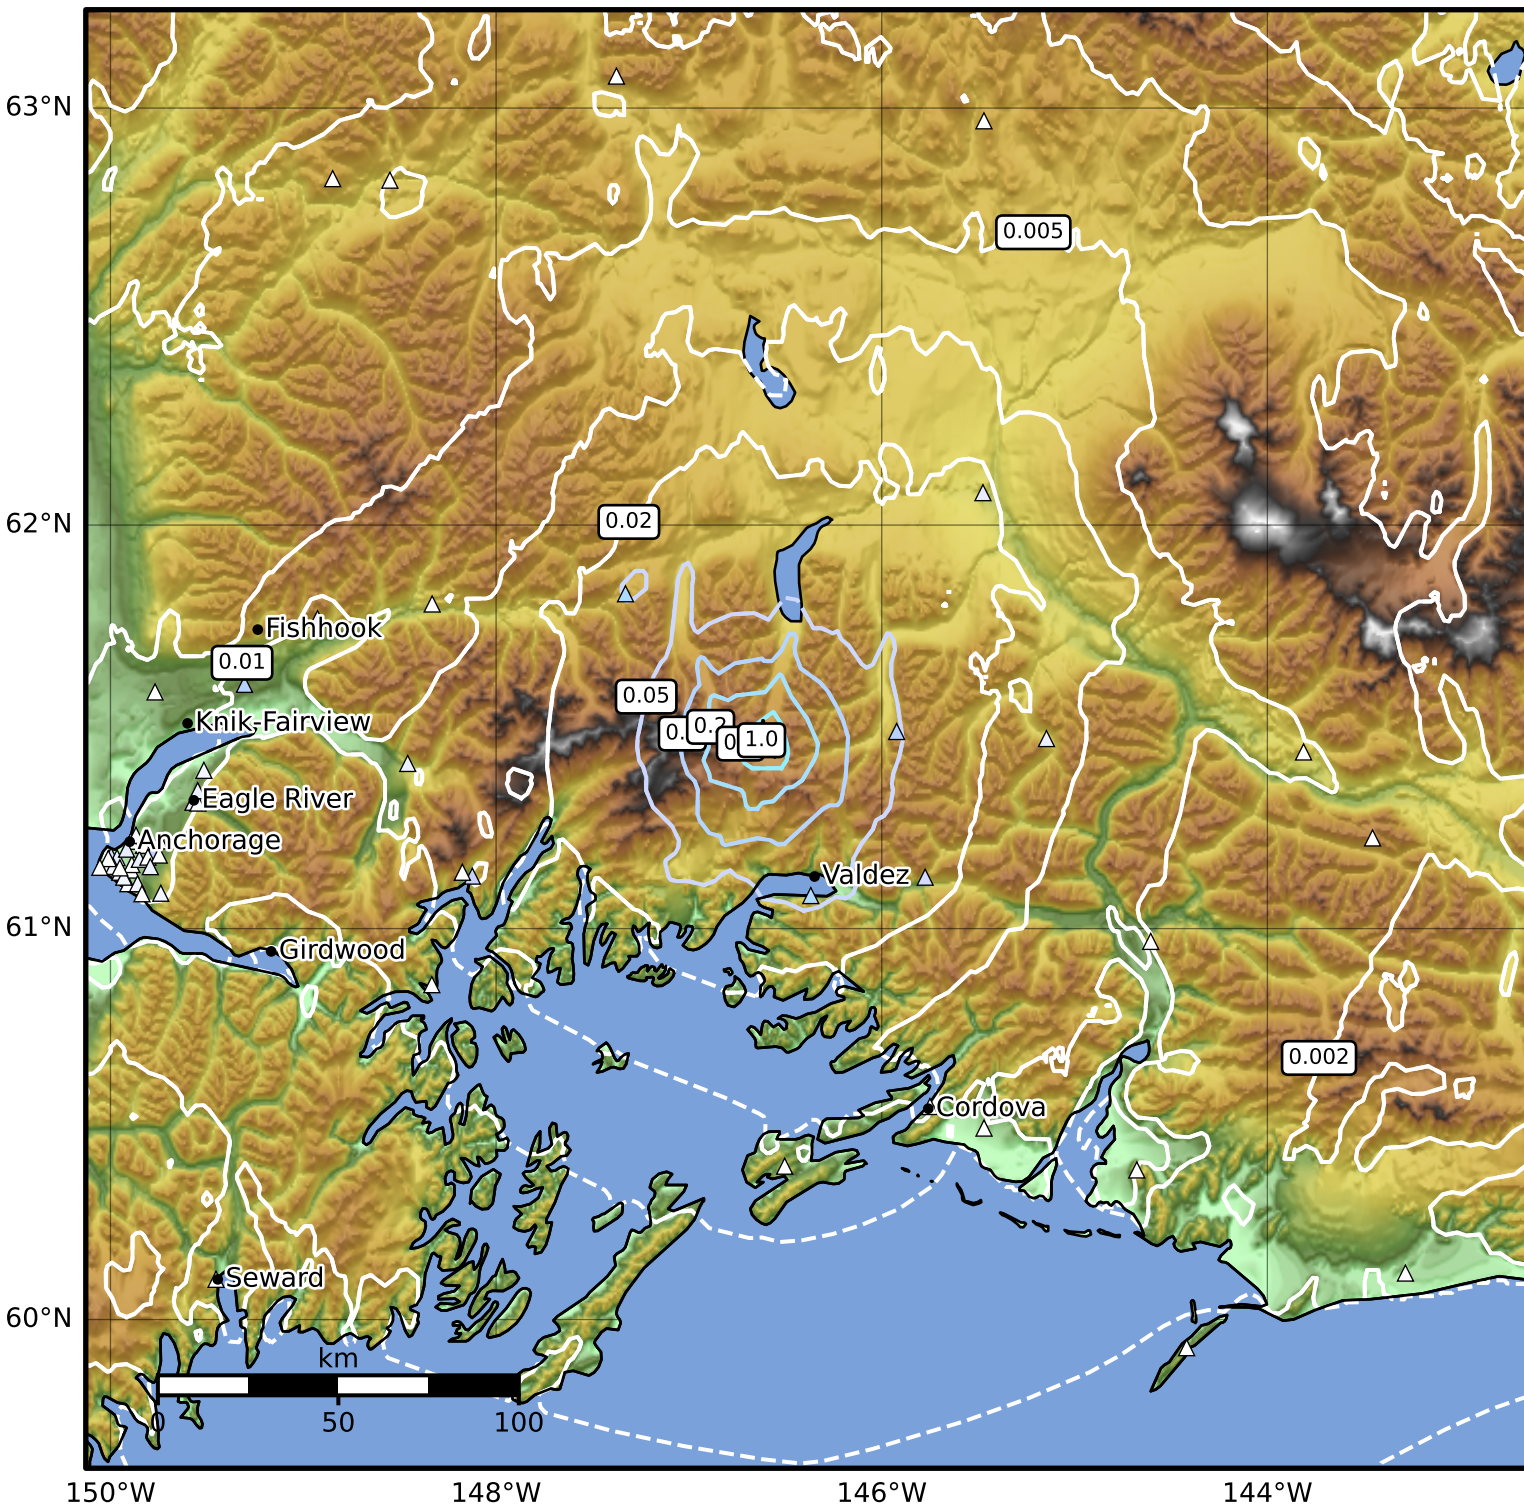

Peak Ground Velocity Map Alaska Earthquake Center
 ShakeMap: 41 km (25 miles) NNW of Valdez
 Dec 02, 2024 13:14:08 UTC M3.7 N61.47 W146.62 Depth: 7.5km ID:ak024fhjxlyu

PGV (cm/s)	0.1	0.2	0.5	1	2	5	10	20	50	100	200
------------	-----	-----	-----	---	---	---	----	----	----	-----	-----

Scale based on Worden et al. (2012)

Version 2: Processed 2024-12-02T13:38:56Z

△ Seismic Instrument ○ Reported Intensity

★ Epicenter