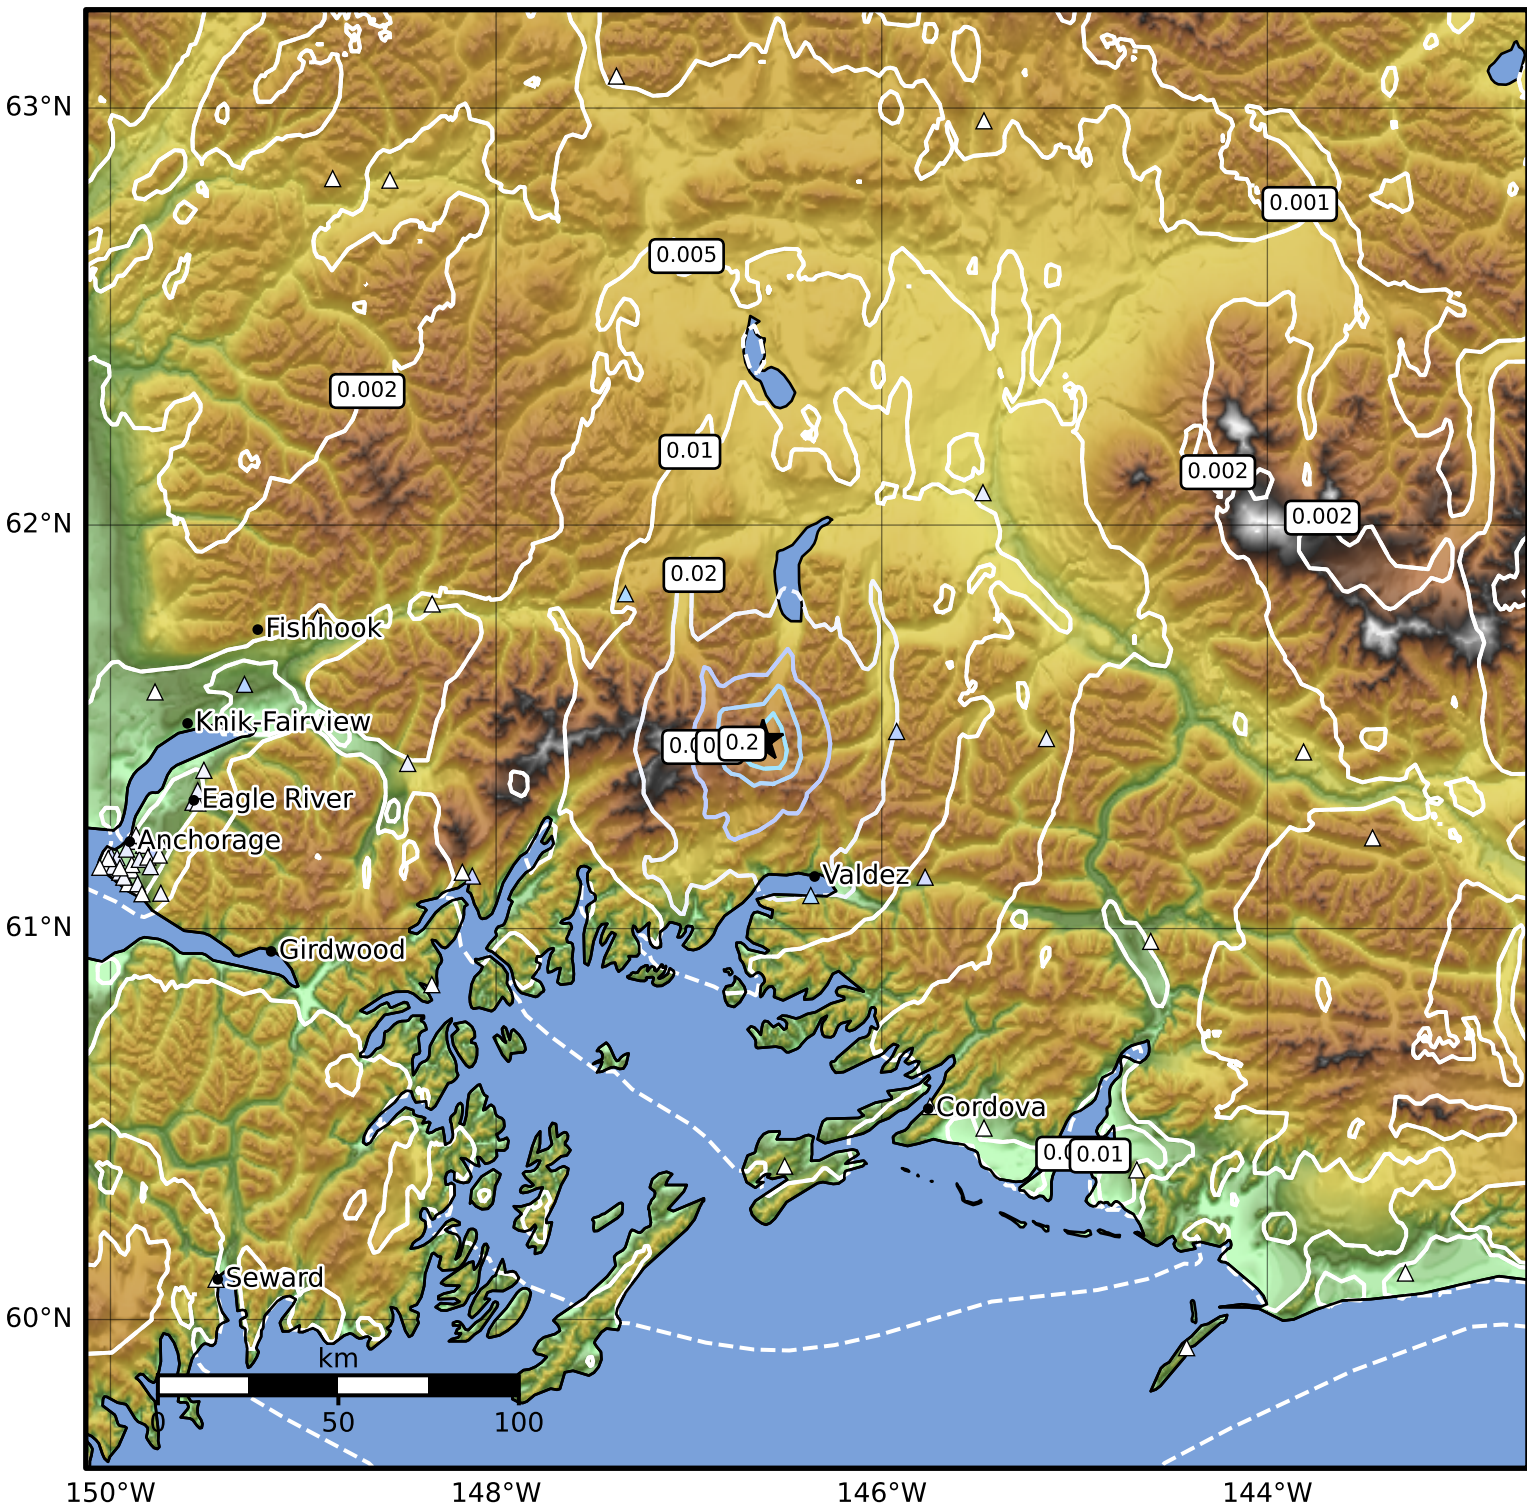

1.0 Second Peak Spectral Acceleration Map Alaska Earthquake Center  
 ShakeMap: 41 km (25 miles) NNW of Valdez  
 Dec 02, 2024 13:14:08 UTC M3.7 N61.47 W146.62 Depth: 7.5km ID:ak024fhjxly

SA(1.0) (%g)	0.1	0.2	0.5	1	2	5	10	20	50	100	200
--------------	-----	-----	-----	---	---	---	----	----	----	-----	-----

Scale based on Worden et al. (2012)

Version 2: Processed 2024-12-02T13:38:56Z

△ Seismic Instrument ○ Reported Intensity

★ Epicenter