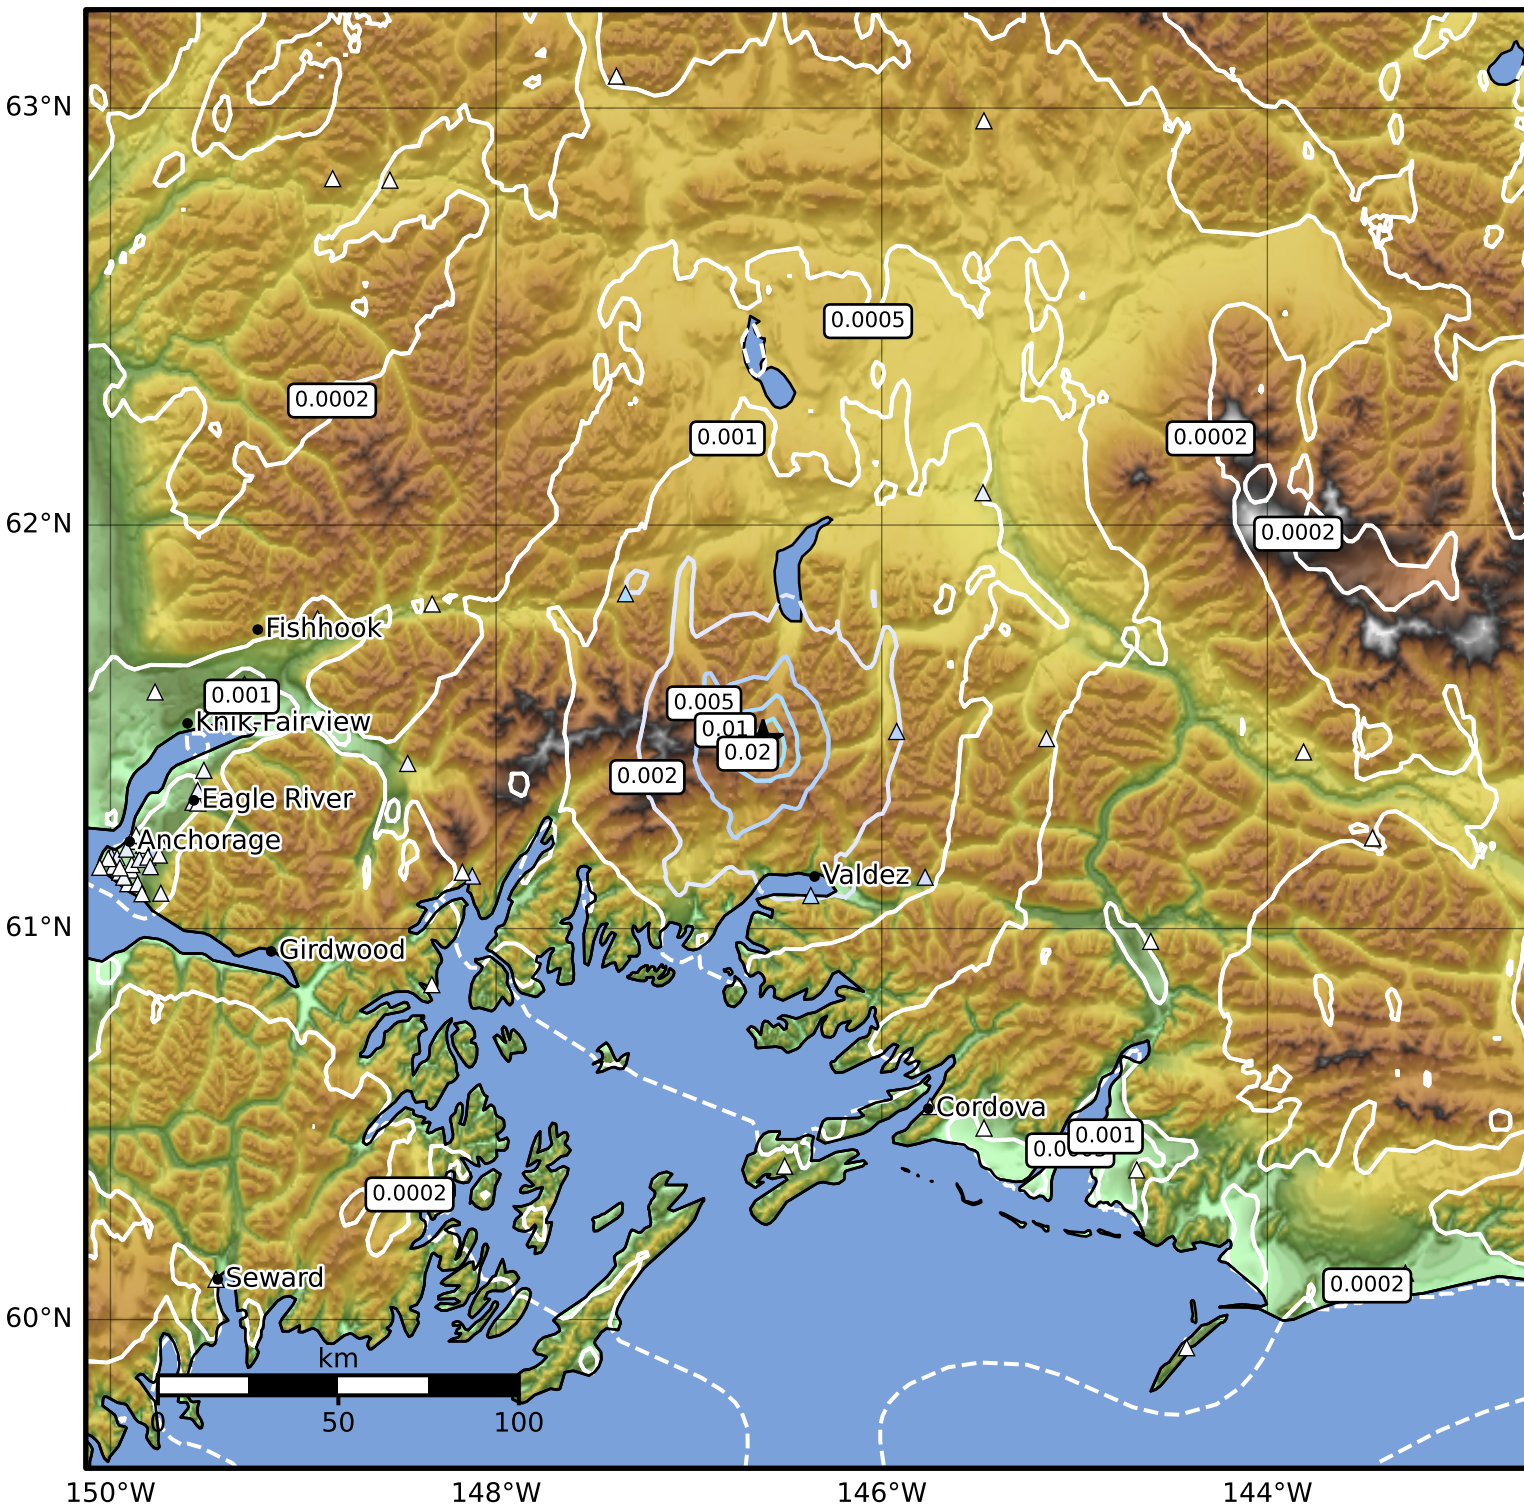

3.0 Second Peak Spectral Acceleration Map Alaska Earthquake Center
 ShakeMap: 41 km (25 miles) NNW of Valdez
 Dec 02, 2024 13:14:08 UTC M3.7 N61.47 W146.62 Depth: 7.5km ID:ak024fhjxlyu

Scale based on Worden et al. (2012)

Version 2: Processed 2024-12-02T13:38:56Z

△ Seismic Instrument ○ Reported Intensity

★ Epicenter