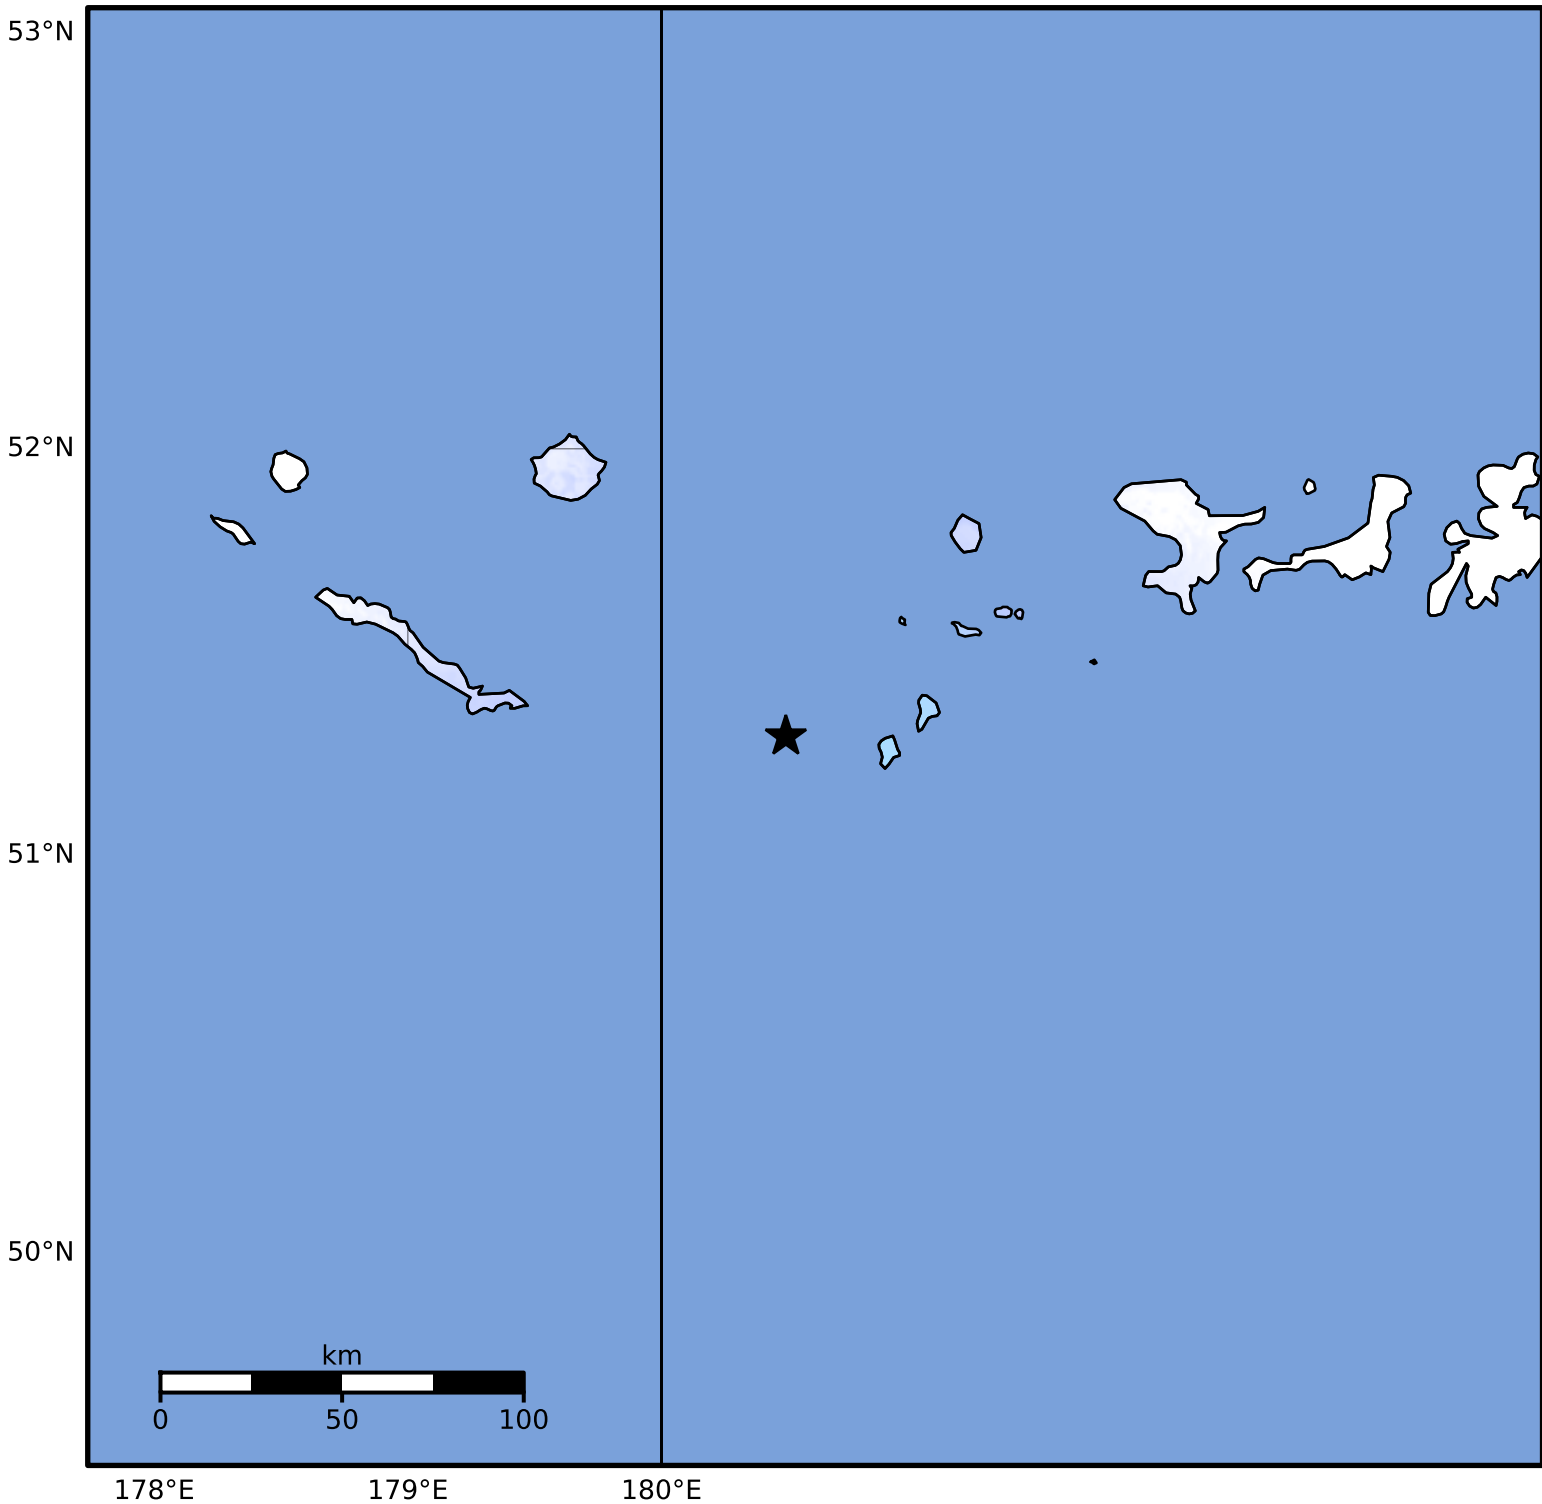

Macroseismic Intensity Map Alaska Earthquake Center
 ShakeMap: 107 km (66 miles) ESE of Amchitka
 Dec 04, 2024 16:34:53 UTC M4.3 N51.30 W179.51 Depth: 14.4km ID:ak024fkwwzhr

SHAKING	Not felt	Weak	Light	Moderate	Strong	Very strong	Severe	Violent	Extreme
DAMAGE	None	None	None	Very light	Light	Moderate	Moderate/heavy	Heavy	Very heavy
PGA(%g)	<0.0464	0.297	2.76	6.2	11.5	21.5	40.1	74.7	>139
PGV(cm/s)	<0.0215	0.135	1.41	4.65	9.64	20	41.4	85.8	>178
INTENSITY	I	II-III	IV	V	VI	VII	VIII	IX	X+

Scale based on Worden et al. (2012)

Version 2: Processed 2024-12-04T17:03:20Z

△ Seismic Instrument ○ Reported Intensity

★ Epicenter